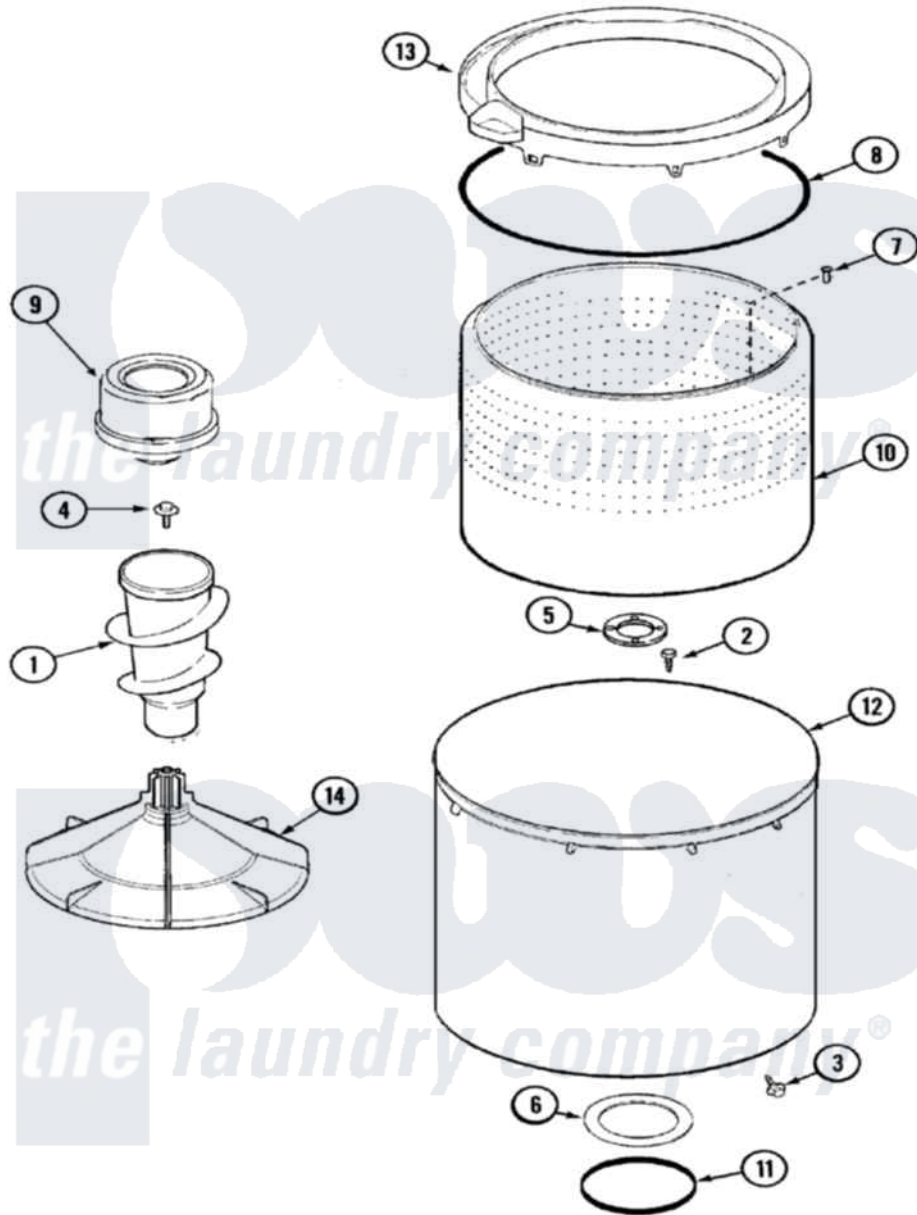

# Maytag PAVS234AWW 07 - TUB

Maytag Residential Maytag PAVS234AWW Washer Parts Parts Diagram 07 - TUB  
 Click on the part number to view part

Item	Original Part Number	Replaced By	Status	Part Description
1	<a href="#">21001878</a>			Auger/Post Assembly
2	21001510	<a href="#">22002947</a>		Bolt, Tub
3	25-7953	<a href="#">22002933</a>		Screw
4	25-8004	<a href="#">W10309247</a>		Screw
5	<a href="#">35-3685</a>			Gasket, Basket To Centerpost
6	<a href="#">35-3686</a>			Gasket, Tub To Housing
7	25-7967	<a href="#">3400504</a>		Screw
8	<a href="#">35-2328</a>			Seal, Tub Top
9	<a href="#">21002006</a>			Fabric Disp Assembly
10	<a href="#">21001529</a>			Basket Assembly
11	<a href="#">35-2978</a>			Seal, Tub/Housing
12	<a href="#">35-3700</a>			Tub Assembly
13	21001531		Not Available	TOP, TUB (PLASTIC)
14	<a href="#">21001530</a>			Base, Agitator