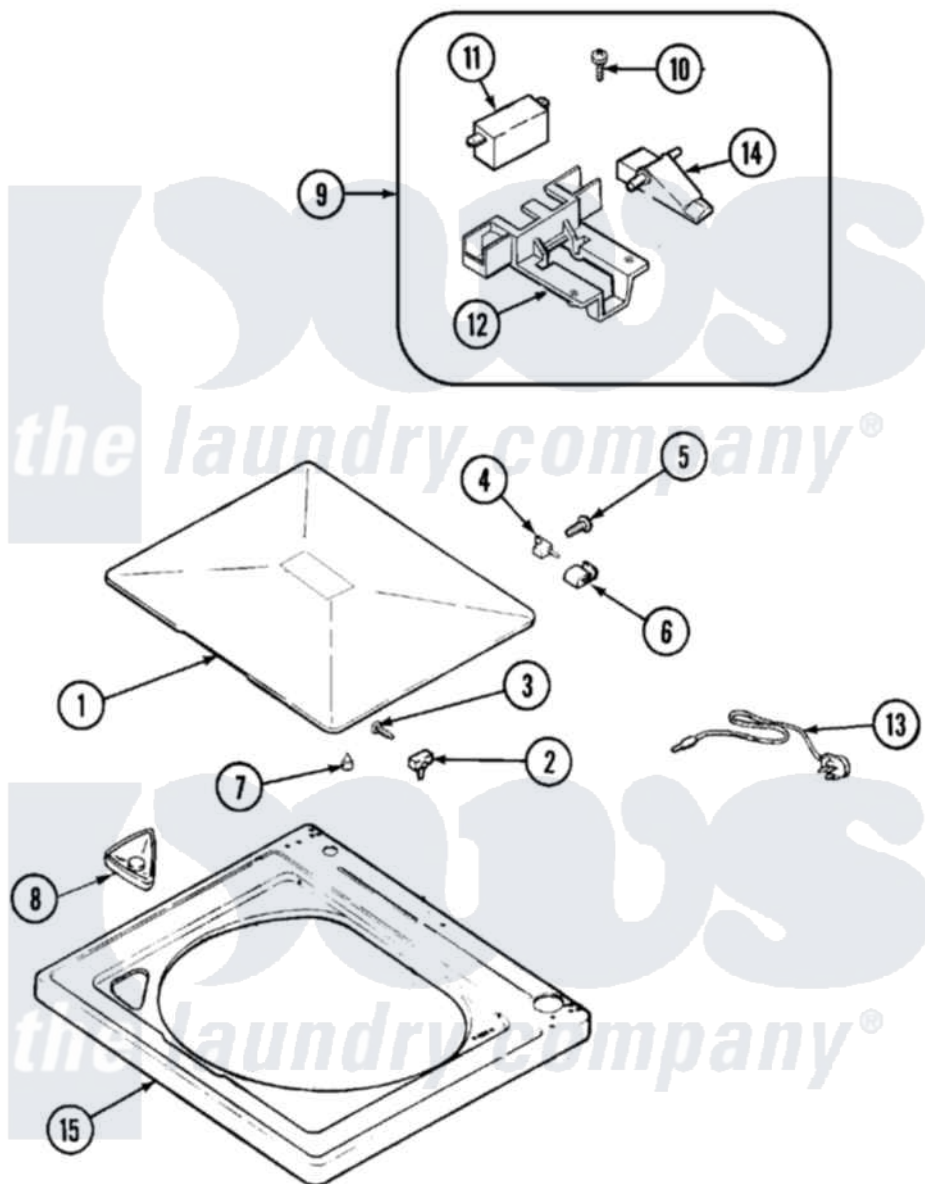

# Maytag PAVS244AWW 05 - TOP

Maytag Residential Maytag PAVS244AWW Washer Parts Parts Diagram 05 - TOP  
 Click on the part number to view part

Item	Original Part Number	Replaced By	Status	Part Description
1	<a href="#">35-2026</a>			Lid
2	<a href="#">43-0057</a>			Actuator, Door Switch
3	<a href="#">25-7438</a>			Screw
4	<a href="#">35-2045</a>			Pin, Hinge
5	<a href="#">25-7893</a>			Screw
6	<a href="#">35-2044</a>			Hinge, Lid
7	<a href="#">35-0581</a>			Bumper, Door
8	<a href="#">21001597</a>			Dispenser, Bleach
9	21001137	<a href="#">12001187</a>		Kit, Lid Switch Assembly
10	21001136	<a href="#">3400872</a>		Screw, 8-18 X 3/8
11	21001148	<a href="#">12001187</a>		Kit, Lid Switch Assembly
12	<a href="#">21001135</a>			Housing, Lid Switch
13	<a href="#">21001592</a>			Cord, Power
14	<a href="#">21001134</a>			Lever, Lid Switch
15	<a href="#">21001602</a>			Top, Cabinet