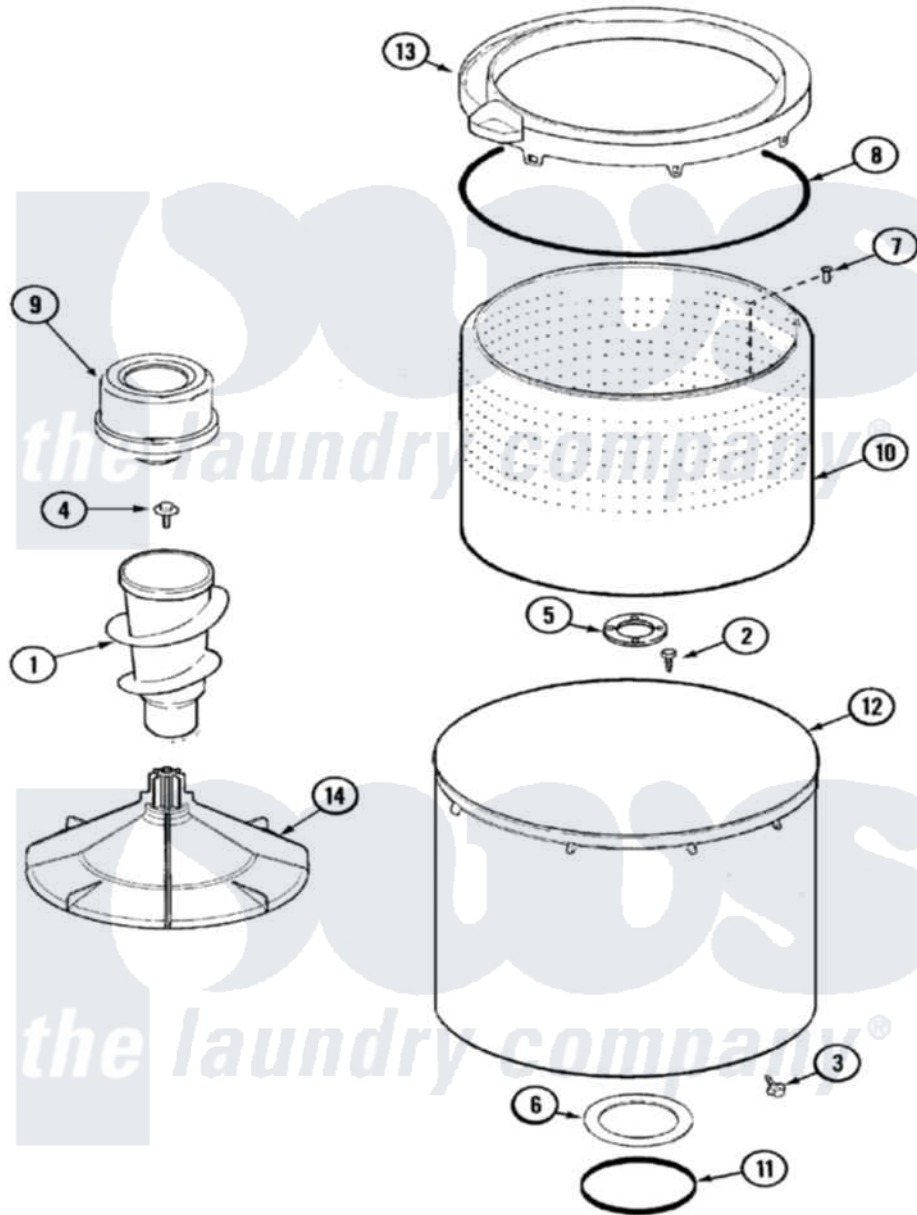

Maytag PAVS244AWW 07 - TUB

Maytag [Residential Maytag PAVS244AWW Washer Parts](#) Parts Diagram 07 - TUB
 Click on the part number to view part

Item	Original Part Number	Replaced By	Status	Part Description
1	21001878			Auger/Post Assembly
2	21001510	22002947		Bolt, Tub
3	25-7953	22002933		Screw
4	25-8004	W10309247		Screw
5	35-3685			Gasket, Basket To Centerpost
6	35-3686			Gasket, Tub To Housing
7	25-7967	3400504		Screw
8	35-2328			Seal, Tub Top
9	21002006			Fabric Disp Assembly
10	21001529			Basket Assembly
11	35-2978			Seal, Tub/Housing
12	35-3700			Tub Assembly
13	21001531		Not Available	TOP, TUB (PLASTIC)
14	21001530			Base, Agitator