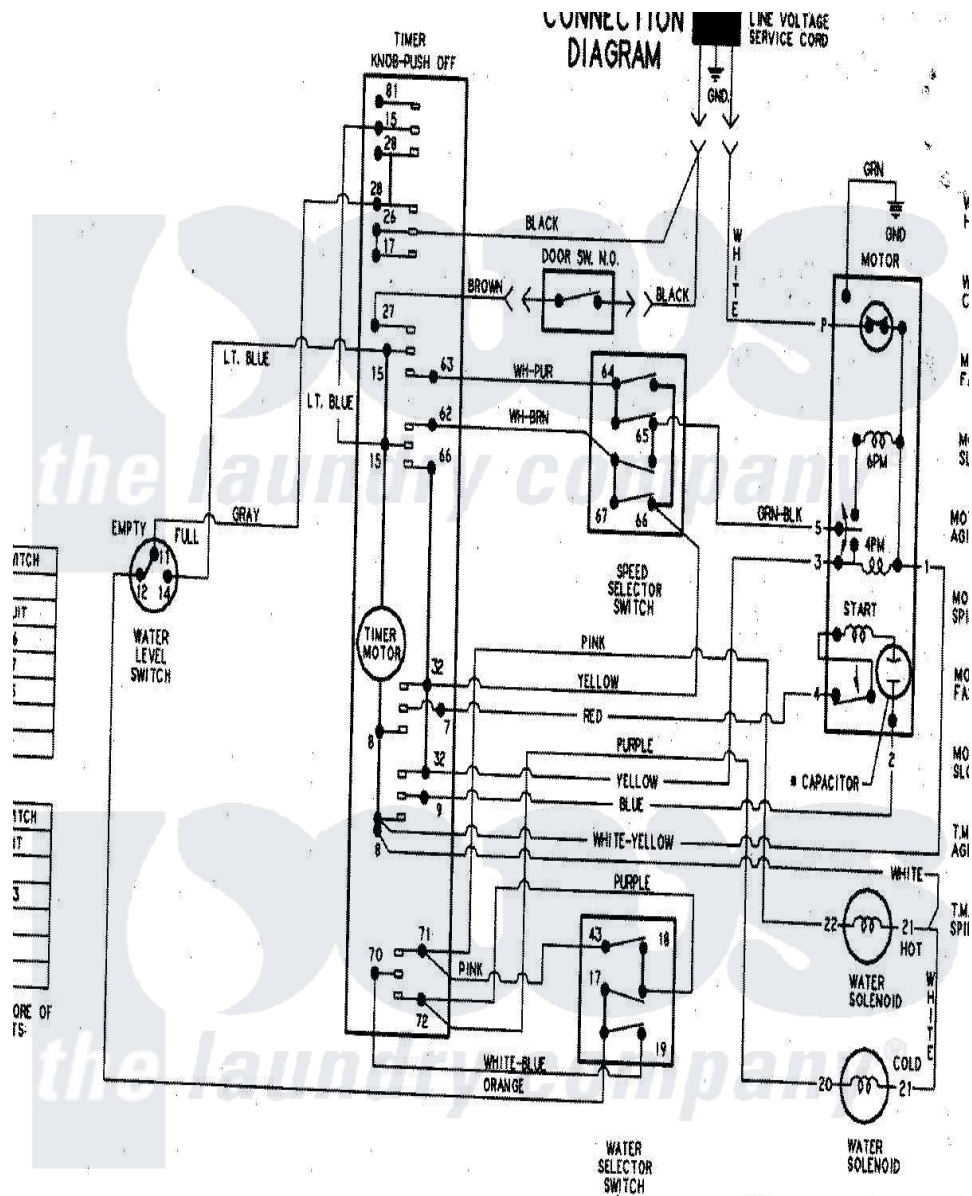

# Maytag PAVS244AWW 08 - WIRING INFORMATION

35-6776 "A"

Maytag [Residential Maytag PAVS244AWW Washer Parts](#) Parts Diagram 08 - WIRING INFORMATION  
 Click on the part number to view part

Item	Original Part Number	Replaced By	Status	Part Description
NI	15003248		Not Available	WIRING INFORMATION