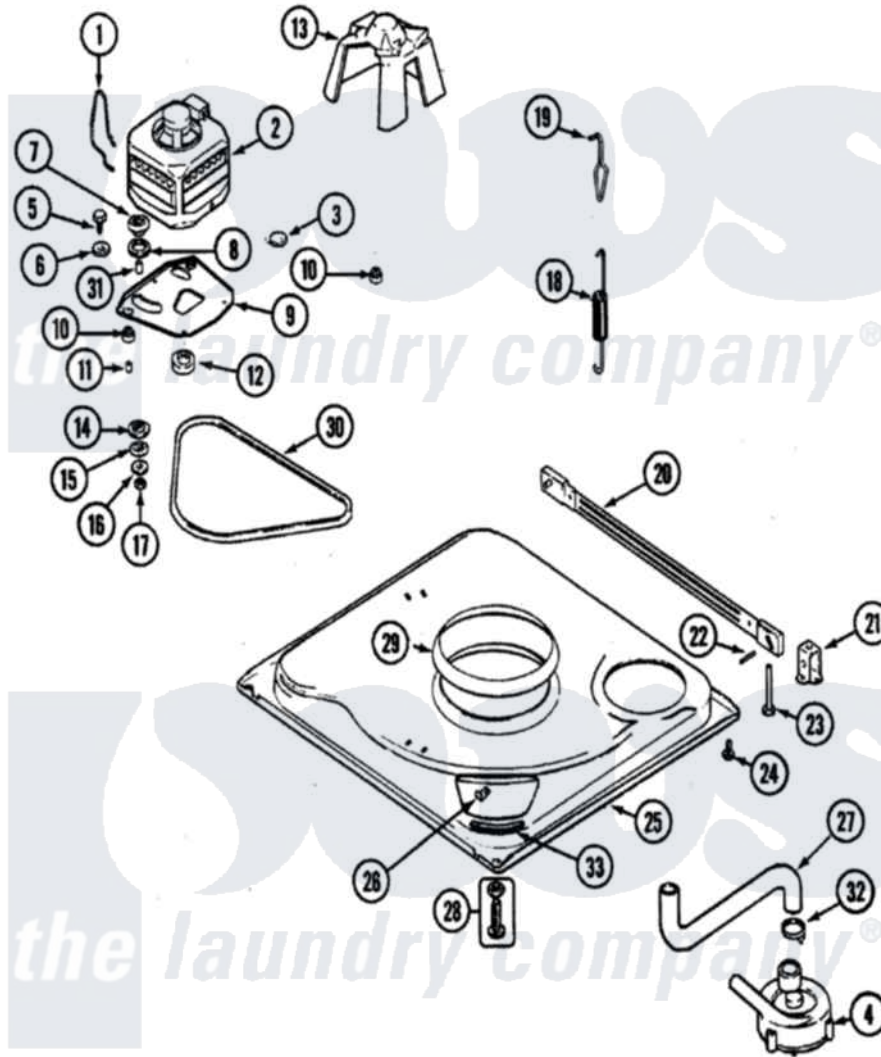

Maytag PAVT134AWW 01 - BASE

Maytag [Residential Maytag PAVT134AWW Washer Parts](#) Parts Diagram 01 - BASE
 Click on the part number to view part

Item	Original Part Number	Replaced By	Status	Part Description
1	21001110	22004376		Spring, Motor Pivot
2	21001922	21001950		MoTor, 2SP 1/2hp 120V/60Hz Hi-Tor
3	21001486			Foot Slide, Isolator
4	21001873	35-6780		Pump-Water
5	25-7833	21001977		Screw
6	25-7834			Washer, Motor/Base Screw
7	33-9946			Isolator, Motor
8	35-3570			Washer, Motor Pivot
9	21001783			Plate And Screw Assembly
10	35-3646			Isolator, Motor Plate
11	25-7831			Spacer, Mounting
12	21001506	21001950		MoTor, 2SP 1/2hp 120V/60Hz Hi-Tor
13	22002721			Shield, Motor
"	21002015	4312464		Screw
14	35-3571			Slide, Motor Pivot

15	33-9967		Washer, Motor Isolator
16	25-7047		Washer, Flat
17	25-7325	Y707702	Locknut
18	12002102	12002773	Spring
"	21002065	12002773	Spring
19	21001166		Hook, Suspension Spring
20	21001754	21001881	Bar, Stabilizer
21	35-2046		Bracket, Stabilizer
22	35-2052		Pin, Stabilizer
23	35-3020	22004469	Leg And Foot Self Stabalizing
24	25-7828	489483	Screw 10-32 X 1/2
25	21001893	12002701	Base Kit
26	25-7845		Speednut, Motor
27	21001915		Hose, Tub To Pump
28	35-3507	25001119	Foot And Pad Assembly
29	21002026		Snubber
30	21352320		Belt, Drive
31	25-7830		Spacer
32	25-6068	285655	Clamp, Hose
33	35-2065		Pad, Motor Plate