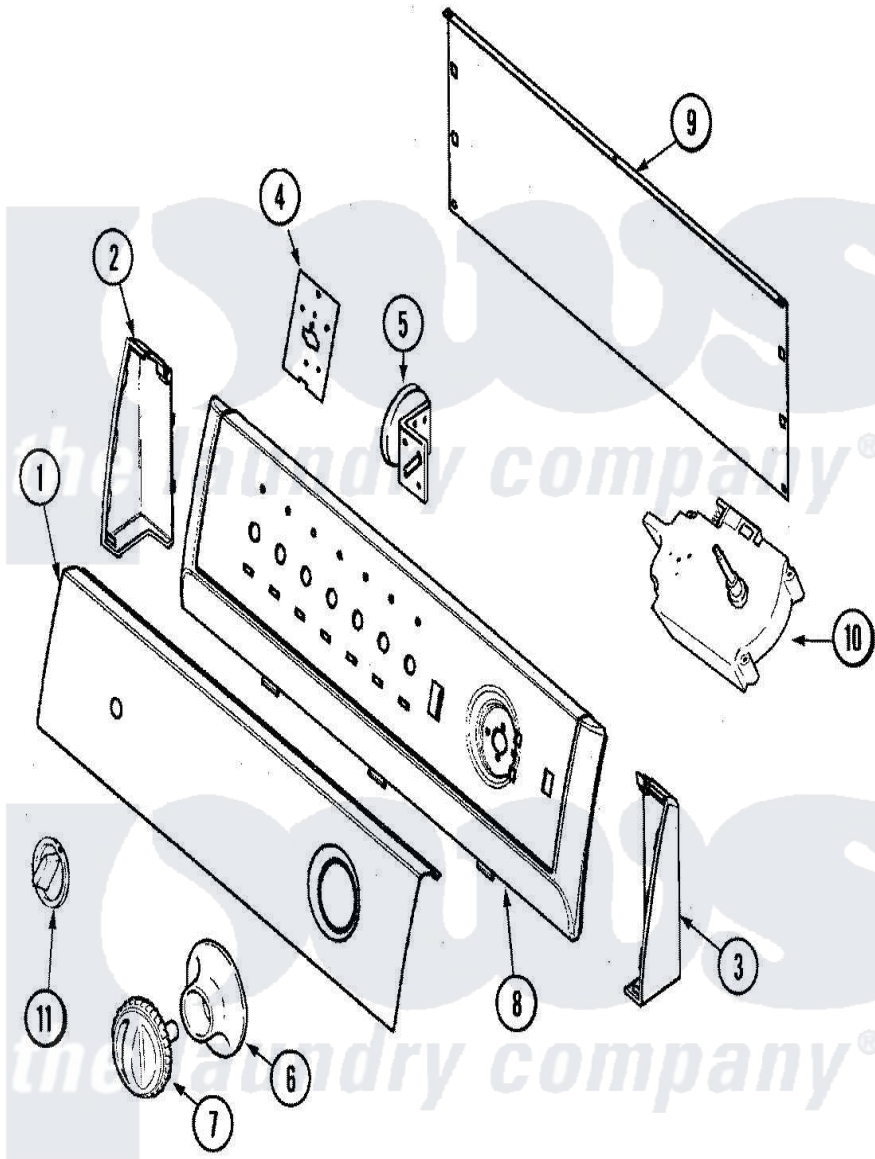

Maytag PAVT134AWW 03 - CONTROL PANEL

Maytag [Residential Maytag PAVT134AWW Washer Parts](#) Parts Diagram 03 - CONTROL PANEL

[Click on the part number to view part](#)

Item	Original Part Number	Replaced By	Status	Part Description
1	21002057			Control Panel
2	21001519			Endcap
"	25-3092	90767		Screw, 8A X 3/8 HeX Washer Head Tapping
3	21001523			Endcap
"	25-3092	90767		Screw, 8A X 3/8 HeX Washer Head Tapping
4	21001517			Shield, Control
5	25-3092	90767		Screw, 8A X 3/8 HeX Washer Head Tapping
"	21002031			Switch, Water Level
6	21001953	21001600		Skirt, Timer
7	21001952	21001972		Knob, Timer
8	21002005			Frame, Control Panel
9	21001527			Shield, Rear
"	25-3092	90767		Screw, 8A X 3/8 HeX Washer Head Tapping
10	21002056			Timer