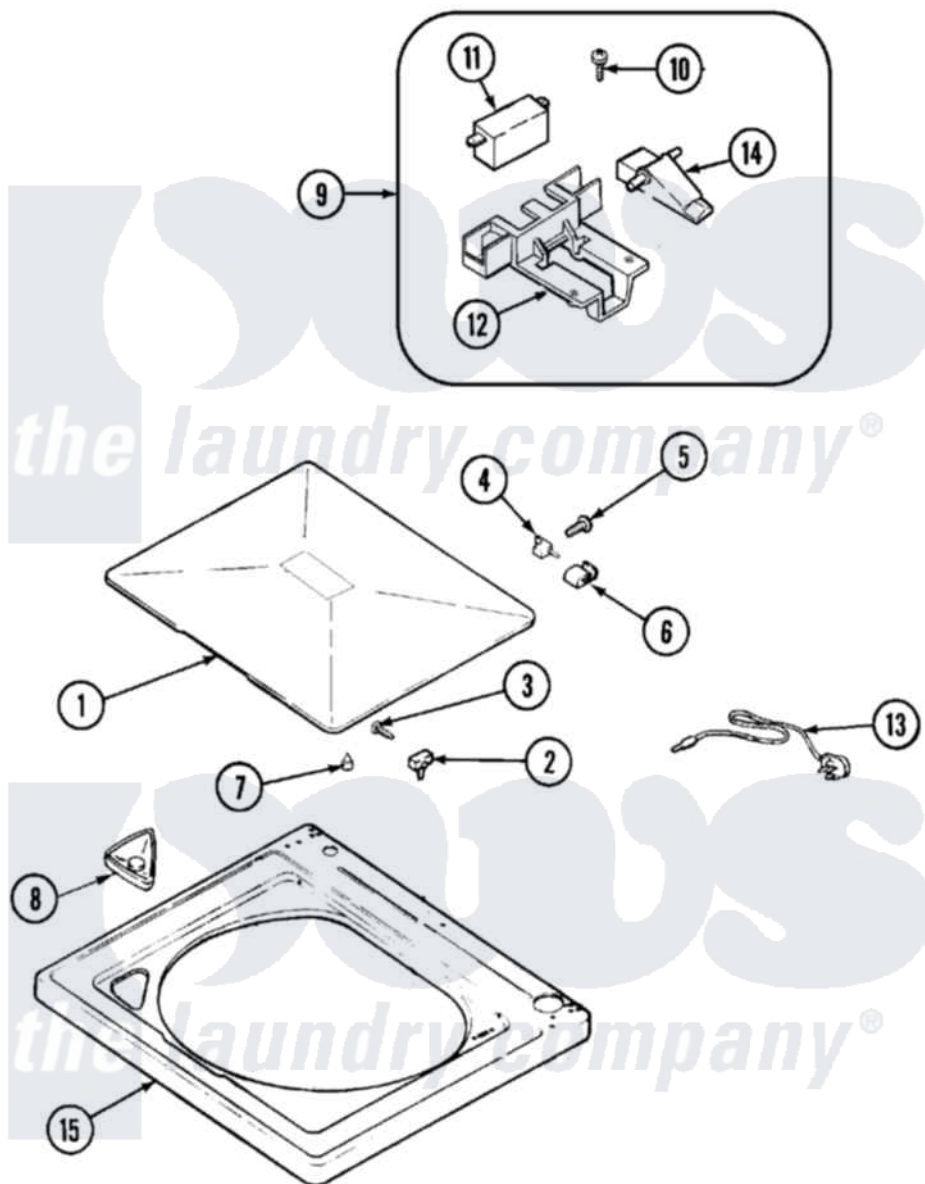

Maytag PAVT134AWW 05 - TOP

Maytag [Residential Maytag PAVT134AWW Washer Parts](#) Parts Diagram 05 - TOP
 Click on the part number to view part

Item	Original Part Number	Replaced By	Status	Part Description
1	35-2026			Lid
2	43-0057			Actuator, Door Switch
3	25-7438			Screw
4	35-2045			Pin, Hinge
5	25-7893			Screw
6	35-2044			Hinge, Lid
7	35-0581			Bumper, Door
8	21001597			Dispenser, Bleach
9	21001137	12001187		Kit, Lid Switch Assembly
10	21001136	3400872		Screw, 8-18 X 3/8
11	21001148	12001187		Kit, Lid Switch Assembly
12	21001135			Housing, Lid Switch
13	21001592			Cord, Power
14	21001134			Lever, Lid Switch
15	21001602			Top, Cabinet