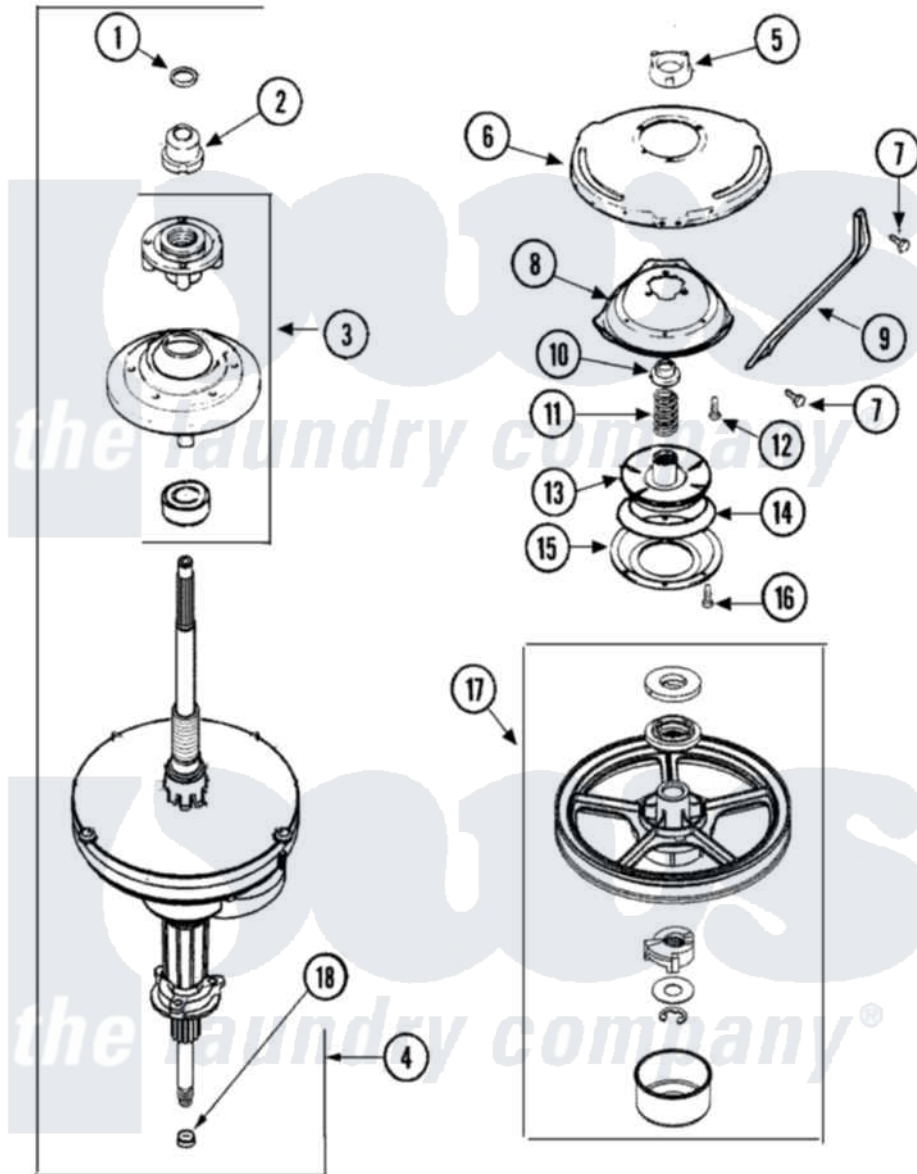

# Maytag PAVT134AWW 06 - TRANSMISSION

Maytag Residential Maytag PAVT134AWW Washer Parts Parts Diagram 06 - TRANSMISSION  
 Click on the part number to view part

Item	Original Part Number	Replaced By	Status	Part Description
1	<a href="#">25-7941</a>			"O" Ring, Agr Drive Shaft
2	21001533	<a href="#">35-5655-1</a>		Seal
3	21001868	<a href="#">W10219156</a>		Tub Seal
4	21001867	<a href="#">35-6615</a>		Ht Tran S
5	21001511	<a href="#">12001562</a>		Bearing Assembly
6	<a href="#">21001518</a>			Support, Tub
7	<a href="#">21001858</a>			Screw 5/16-18 x 1/2
8	<a href="#">21001163</a>			Housing, Suspension
9	<a href="#">21001532</a>			Brace, Tub
10	<a href="#">35-2017</a>			Retainer, Brake Spring
11	<a href="#">21001910</a>			Spring, Brake
12	<a href="#">21001509</a>			Screw, High Performance Plastic
13	21002010	<a href="#">35-6714</a>		Brake Roto
14	<a href="#">21002026</a>			Snubber
15	<a href="#">35-6918</a>			Stator, Brake
16	<a href="#">21001065</a>			Screw, No.10-24 x .50 Hxnibhd