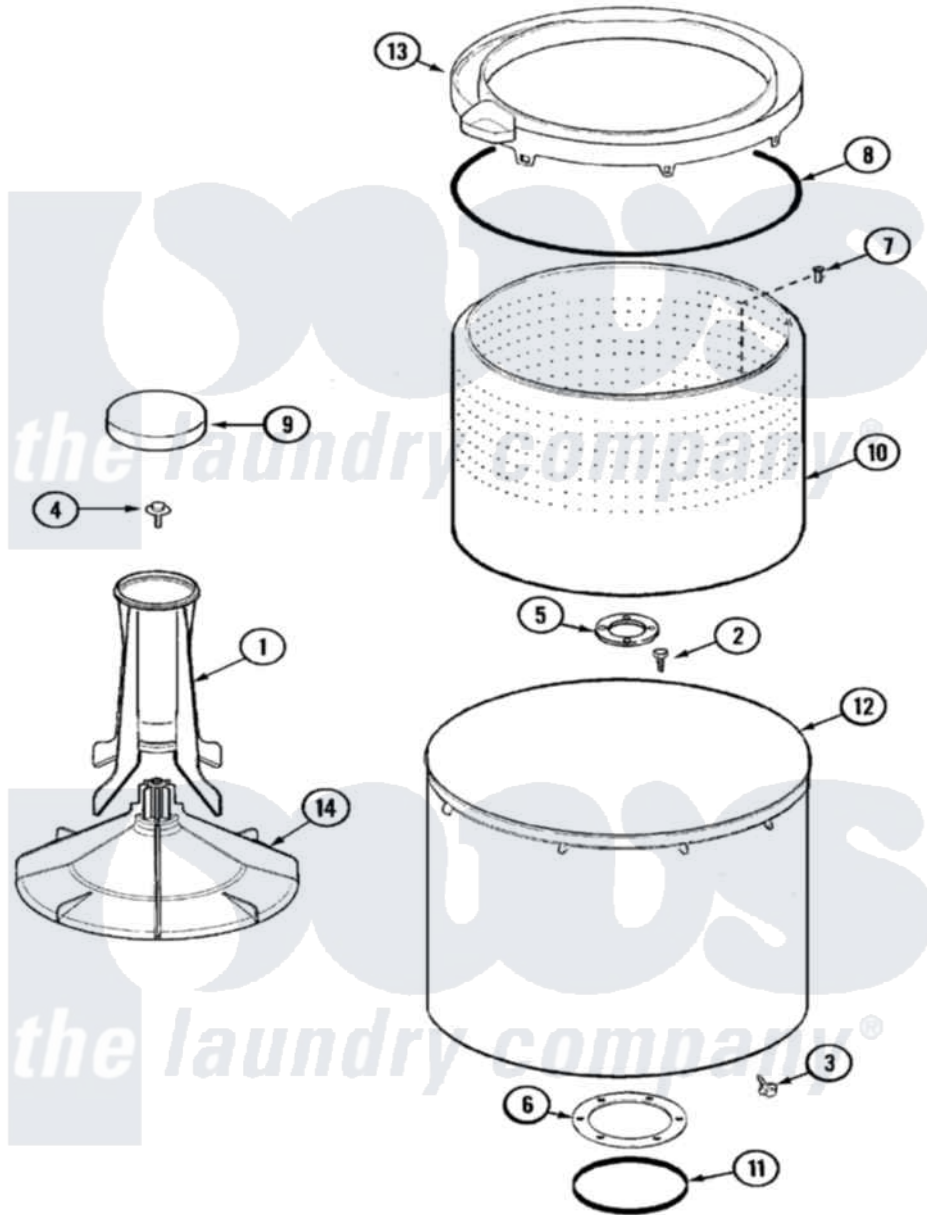

Maytag PAVT134AWW 07 - TUB

Maytag [Residential Maytag PAVT134AWW Washer Parts](#) Parts Diagram 07 - TUB
 Click on the part number to view part

Item	Original Part Number	Replaced By	Status	Part Description
1	21001521			Top, Agitator
2	21001510	22002947		Bolt, Tub
3	25-7953	22002933		Screw
4	25-8004	W10309247		Screw
5	35-3685			Gasket, Basket To Centerpost
6	35-3686			Gasket, Tub To Housing
7	25-7967	3400504		Screw
8	35-2328			Seal, Tub Top
9	21001528			CAP, AGITATOR
10	21001529			Basket Assembly
11	35-2978			Seal, Tub/Housing
12	35-3700			Tub Assembly
13	21001531		Not Available	TOP, TUB (PLASTIC)
14	21001530			Base, Agitator