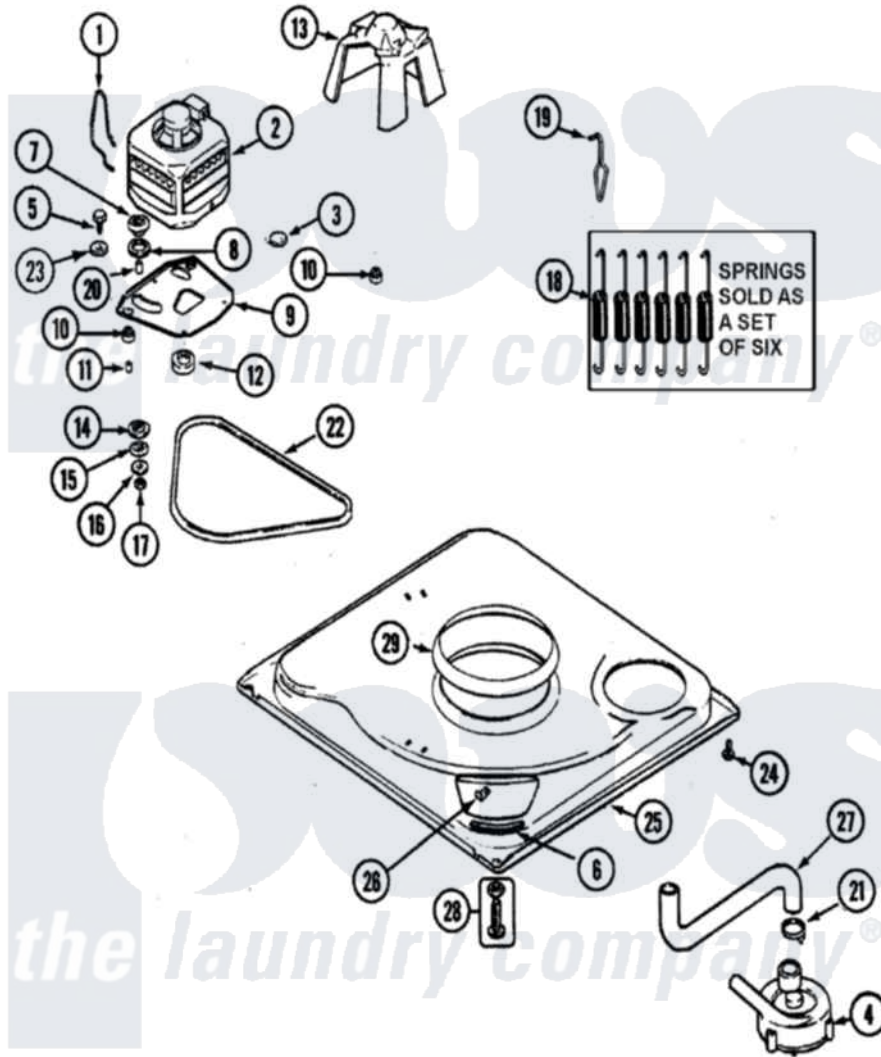

Maytag PAVT144AWW 01 - BASE

Maytag [Residential Maytag PAVT144AWW Washer Parts](#) Parts Diagram 01 - BASE
 Click on the part number to view part

Item	Original Part Number	Replaced By	Status	Part Description
1	21001110	22004376		Spring, Motor Pivot
2	21001922	21001950		MoTor, 2SP 1/2hp 120V/60Hz Hi-Tor
3	21001486			Foot Slide, Isolator
4	21001873	35-6780		Pump-Water
5	25-7833	21001977		Screw
6	35-2065			Pad, Motor Plate
7	33-9946			Isolator, Motor
8	35-3570			Washer, Motor Pivot
9	21001783			Plate And Screw Assembly
10	35-3646			Isolator, Motor Plate
11	25-7831			Spacer, Mounting
12	21001506	21001950		MoTor, 2SP 1/2hp 120V/60Hz Hi-Tor
13	21002015	4312464		Screw
"	22002721			Shield, Motor
14	35-3571			Slide, Motor Pivot

15	33-9967		Washer, Motor Isolator
16	25-7047		Washer, Flat
17	25-7325	Y707702	Locknut
18	12002102	12002773	Spring
"	21002065	12002773	Spring
19	21001166		Hook, Suspension Spring
20	25-7830		Spacer
21	25-6068	285655	Clamp, Hose
22	21352320		Belt, Drive
23	25-7834		Washer, Motor/Base Screw
24	25-7828	489483	Screw 10-32 X 1/2
25	21001893	12002701	Base Kit
26	25-7845		Speednut, Motor
27	21001915		Hose, Tub To Pump
28	35-3507	25001119	Foot And Pad Assembly
29	21002026		Snubber
"	21001161	21002026	Snubber