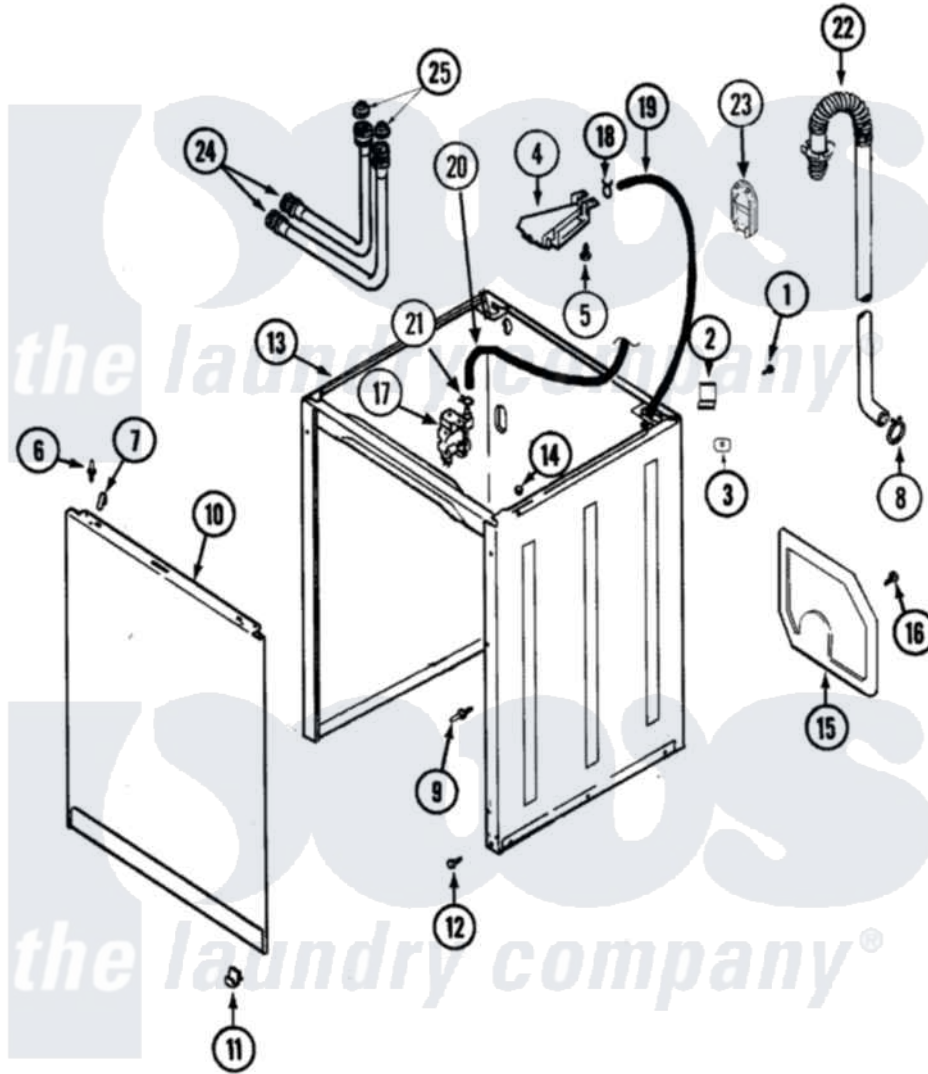

Maytag PAVT144AWW 02 - CABINET

Maytag [Residential Maytag PAVT144AWW Washer Parts](#) Parts Diagram 02 - CABINET
 Click on the part number to view part

Item	Original Part Number	Replaced By	Status	Part Description
1	25-7893			Screw
2	35-2846			Hinge, Cabinet Top
3	35-4128			Pad, Hinge
4	21001760			Flume Assembly / Water Diverter
5	25-3092	90767		Screw, 8A X 3/8 HeX Washer Head Tapping
6	25-0224	3400029		Nut, Adapter Plate
"	53-0643			Pin, Locator
"	53-0200			Sleeve, Locator Pin
7	25-7220			Clip, Cabinet Top
8	21001875	285655		Clamp, Hose
9	21001829			Post, Locating
10	21001281			Damper, Sound Pad
"	35-2084			Panel, Front
"	21002011			Pad, Cabinet
11	53-0120			Clip, Front Panel

"	25-7732	681414	Screw, 10AB X 1/2
12	35-4129		Bumper, Cabinet
13	21001871		Cabinet
14	33-2653		Bumper, Cabinet
15	21001876		Shield, Rear
16	25-7732	681414	Screw, 10AB X 1/2
17	21001932		Valve, Water Inlet
18	25-7867	596669	Clamp, Manifold
19	35-2378	12002749	Hose, Flume Kit
20	21001748		Hose, Pressure Switch
21	25-7796	596669	Clamp, Manifold
22	21001872		Hose, Drain
23	21001874		Outlet, Drain Hose
24	35-0874	76313	Hosefill
"	33-7891	89503	Hose-Inlet
25	33-4264N		Strainer And Washer Kit