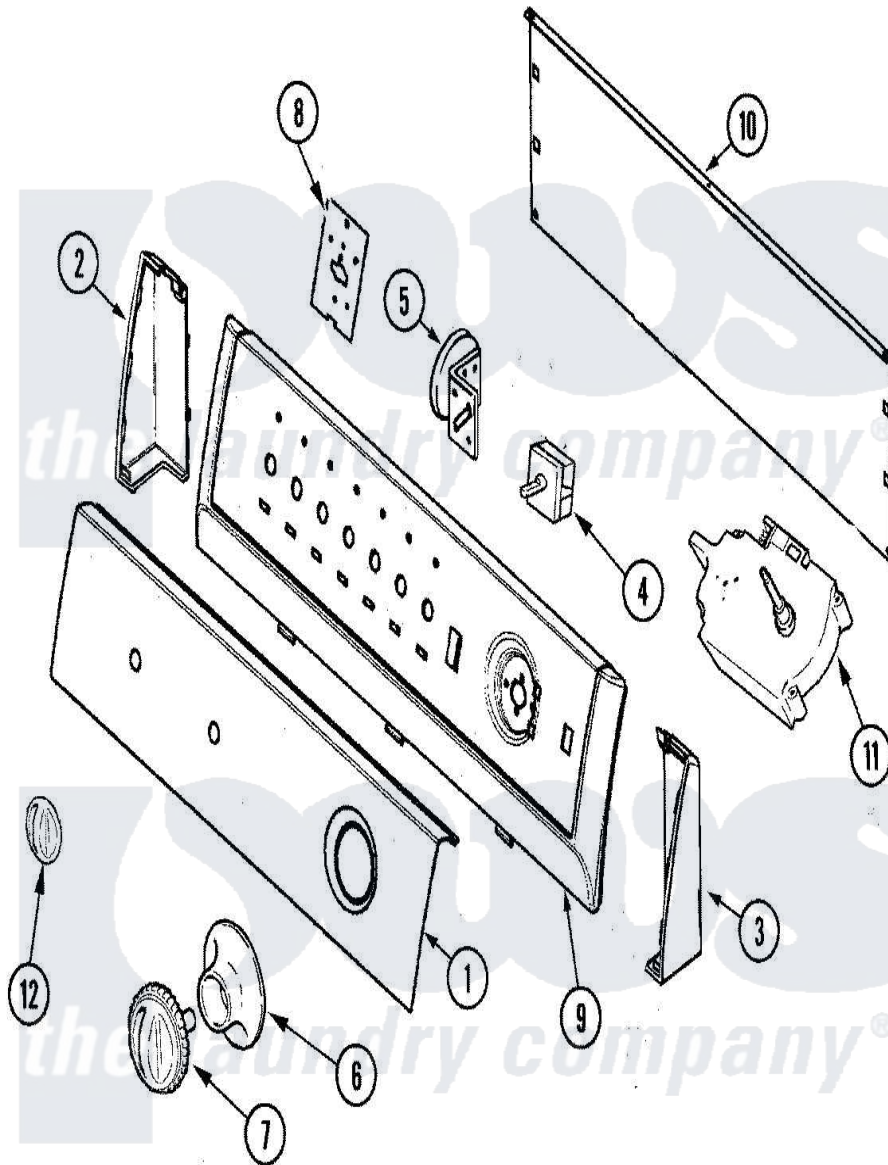

Maytag PAVT144AWW 03 - CONTROL PANEL

Maytag [Residential Maytag PAVT144AWW Washer Parts](#) Parts Diagram 03 - CONTROL PANEL
 Click on the part number to view part

Item	Original Part Number	Replaced By	Status	Part Description
1	21002003			Panel, Control
2	25-3092	90767		Screw, 8A X 3/8 HeX Washer Head Tapping
"	21001519			Endcap
3	21001523			Endcap
"	25-3092	90767		Screw, 8A X 3/8 HeX Washer Head Tapping
4	21001226			Switch, Water Temp. 4 Position
"	25-3092	90767		Screw, 8A X 3/8 HeX Washer Head Tapping
5	25-3092	90767		Screw, 8A X 3/8 HeX Washer Head Tapping
"	21001882			Switch, Pressure
6	21001953	21001600		Skirt, Timer
7	21001952	21001972		Knob, Timer
8	21001517			Shield, Control
9	21001604		Not Available	FRAME, CONTROL PANEL (WHT)

10	25-3092	90767	Screw, 8A X 3/8 HeX Washer Head Tapping
"	21001527		Shield, Rear
11	25-3092	90767	Screw, 8A X 3/8 HeX Washer Head Tapping
"	21001522		Timer
12	21001954		Knob, Selector