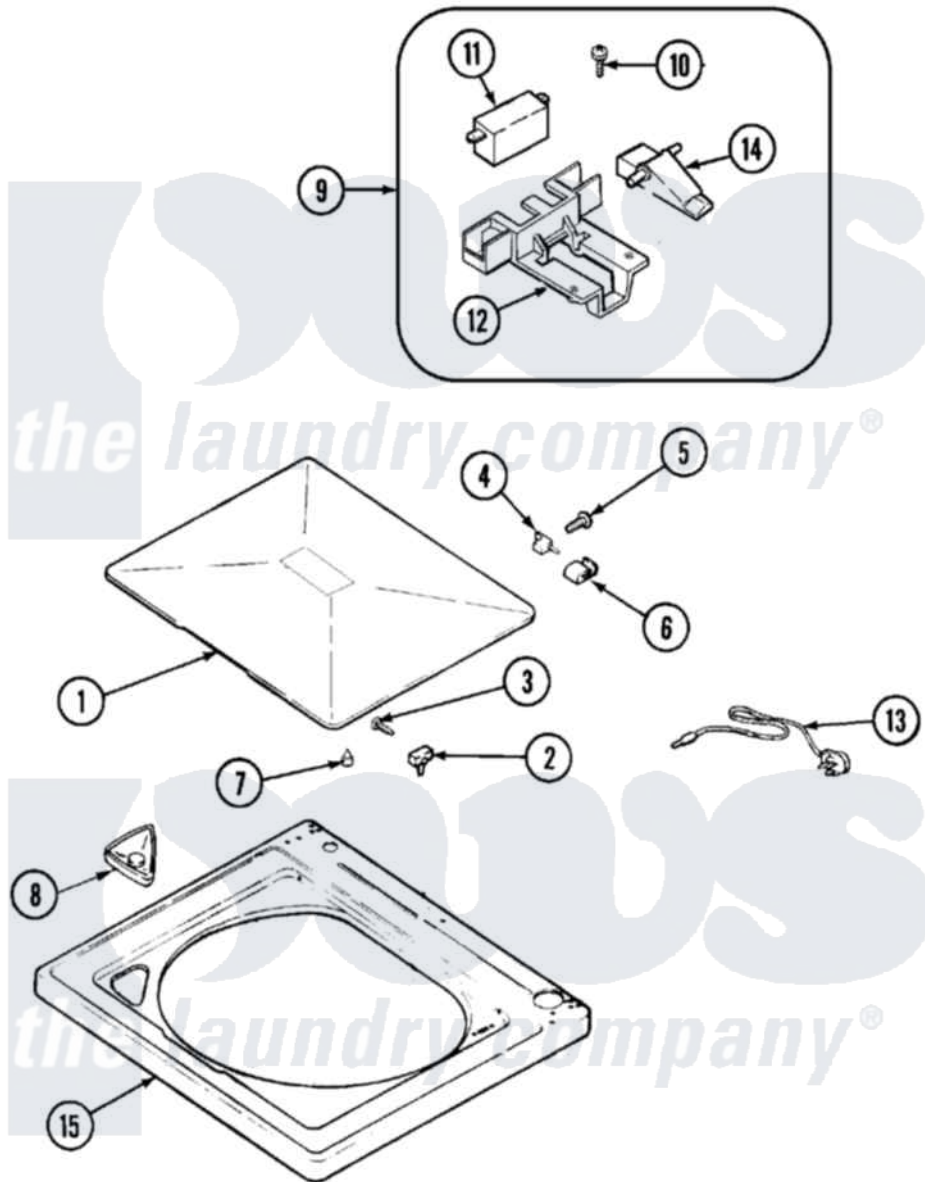

Maytag PAVT144AWW 05 - TOP

Maytag [Residential Maytag PAVT144AWW Washer Parts](#) Parts Diagram 05 - TOP
 Click on the part number to view part

Item	Original Part Number	Replaced By	Status	Part Description
1	35-2026			Lid
2	43-0057			Actuator, Door Switch
3	25-7438			Screw
4	35-2045			Pin, Hinge
5	25-7893			Screw
6	35-2044			Hinge, Lid
7	35-0581			Bumper, Door
8	21001597			Dispenser, Bleach
9	21001137	12001187		Kit, Lid Switch Assembly
10	21001136	3400872		Screw, 8-18 X 3/8
11	21001148	12001187		Kit, Lid Switch Assembly
12	21001135			Housing, Lid Switch
13	21001592			Cord, Power
14	21001134			Lever, Lid Switch
15	21001602			Top, Cabinet