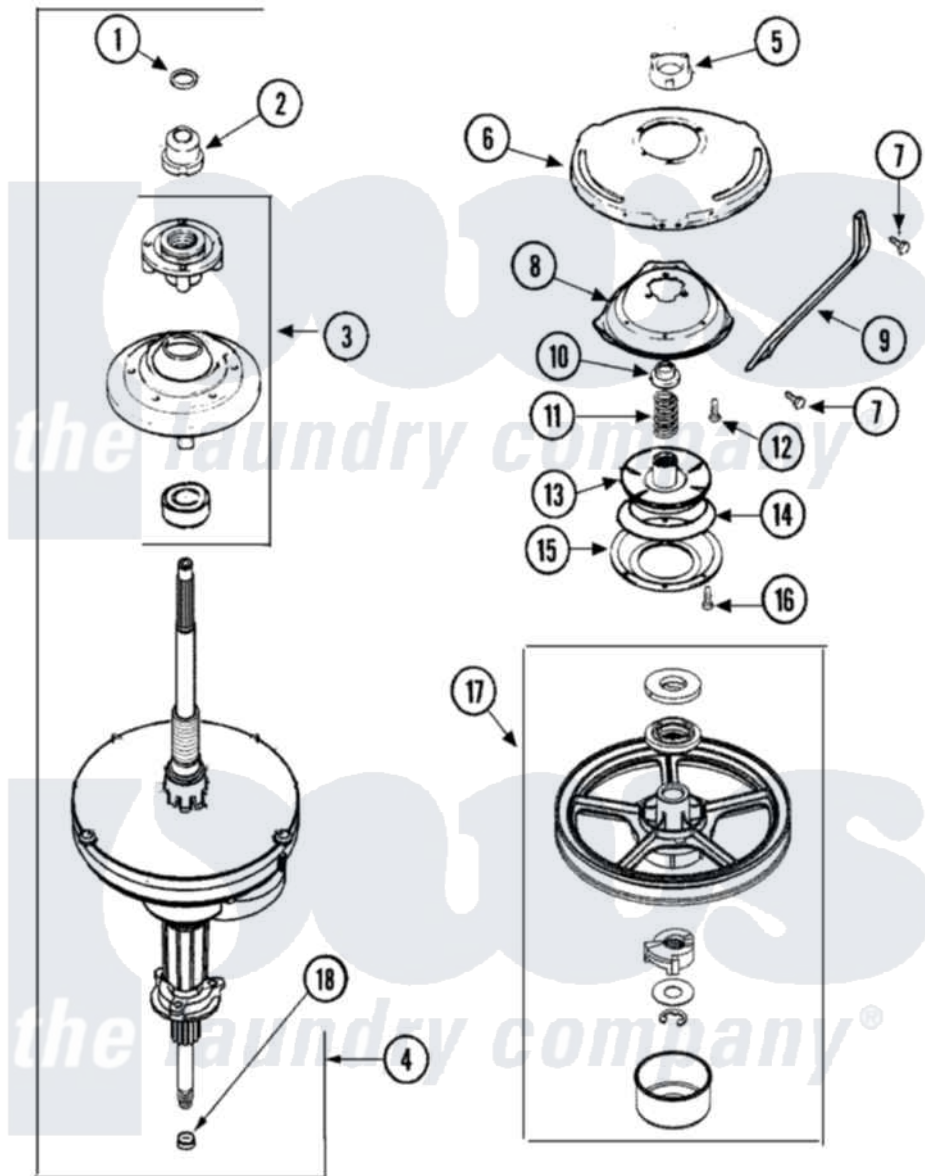

Maytag PAVT144AWW 07 - TRANSMISSION (SERIES 22)

Maytag Residential Maytag PAVT144AWW Washer Parts Parts Diagram 07 - TRANSMISSION (SERIES 22)
 Click on the part number to view part

Item	Original Part Number	Replaced By	Status	Part Description
1	25-7941			"O" Ring, Agr Drive Shaft
2	21001533	35-5655-1		Seal
3	21001868	W10219156		Tub Seal
4	21001867	35-6615		Ht TranS S
5	21001511	12001562		Bearing Assembly
6	21001518			Support, Tub
7	21001858			Screw 5/16-18 x 1/2
8	21001163			Housing, Suspension
9	21001532			Brace, Tub
10	35-2017			Retainer, Brake Spring
11	21001910			Spring, Brake
12	21001509			Screw, High Performance Plastic
13	21002010	35-6714		Brake Roto
14	21002026			Snubber
15	35-6918			Stator, Brake
16	21001065			Screw, No.10-24 x .50 Hxnibhd