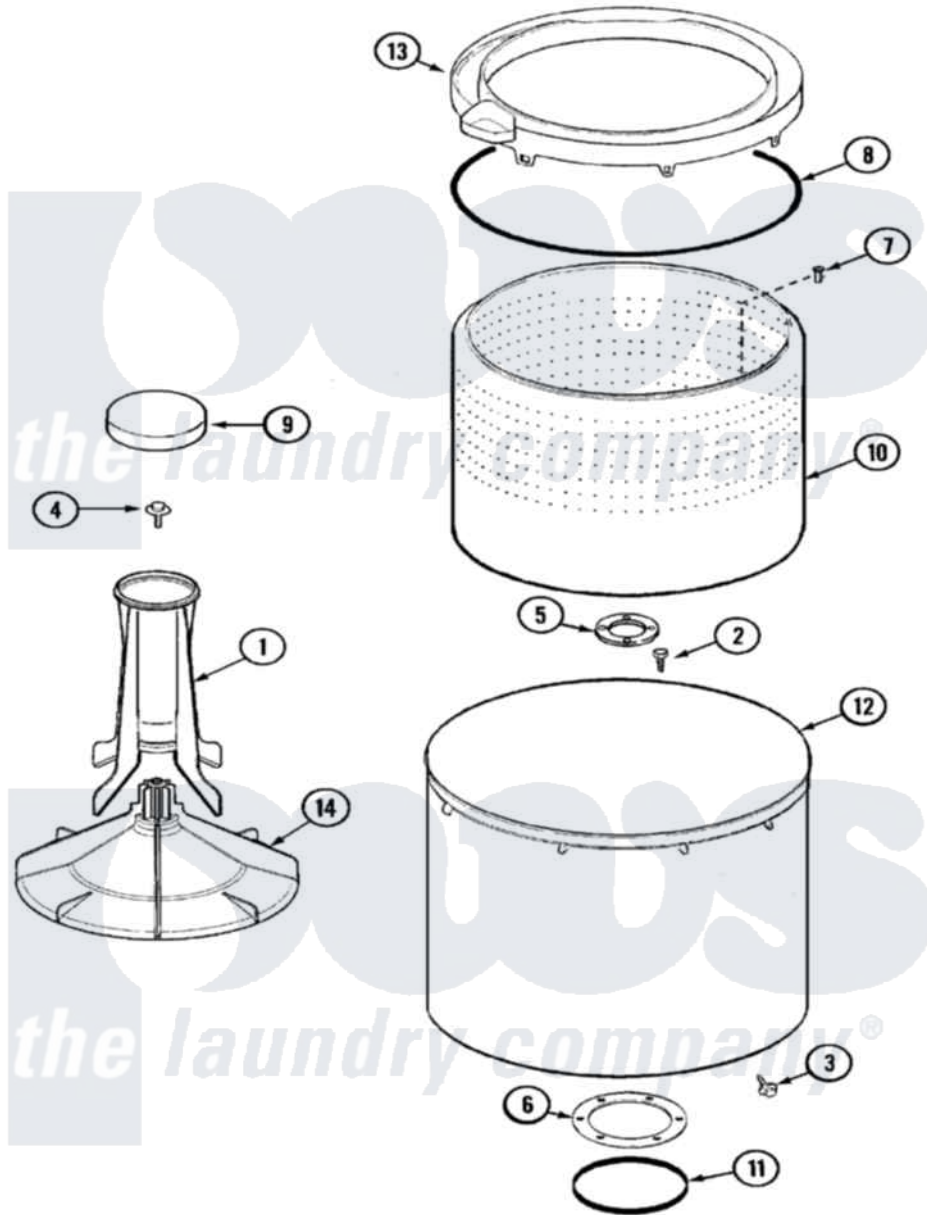

# Maytag PAVT144AWW 08 - TUB

Maytag [Residential Maytag PAVT144AWW Washer Parts](#) Parts Diagram 08 - TUB  
 Click on the part number to view part

Item	Original Part Number	Replaced By	Status	Part Description
1	<a href="#">21001521</a>			Top, Agitator
2	21001510	<a href="#">22002947</a>		Bolt, Tub
3	25-7953	<a href="#">22002933</a>		Screw
4	25-8004	<a href="#">W10309247</a>		Screw
5	<a href="#">35-3685</a>			Gasket, Basket To Centerpost
6	<a href="#">35-3686</a>			Gasket, Tub To Housing
7	25-7967	<a href="#">3400504</a>		Screw
8	<a href="#">35-2328</a>			Seal, Tub Top
9	21001528			CAP, AGITATOR
10	<a href="#">21001529</a>			Basket Assembly
11	<a href="#">35-2978</a>			Seal, Tub/Housing
12	<a href="#">35-3700</a>			Tub Assembly
13	21001531		Not Available	TOP, TUB (PLASTIC)
14	<a href="#">21001530</a>			Base, Agitator