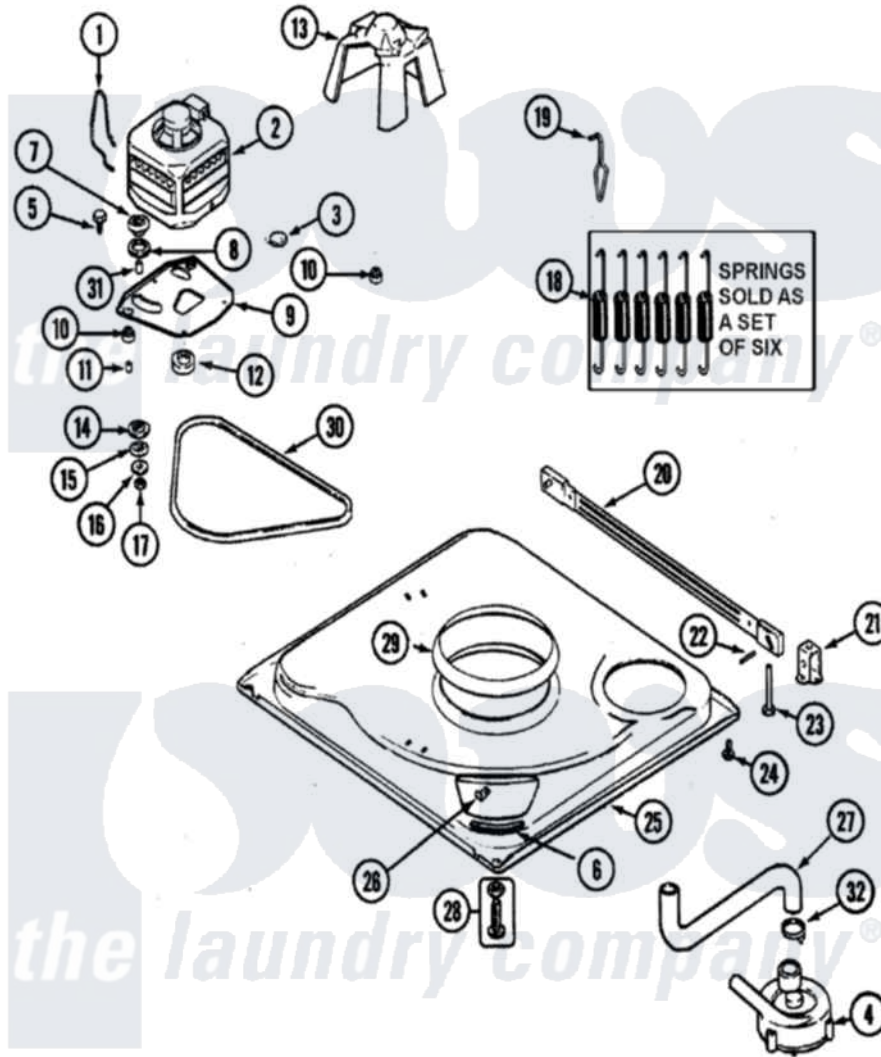

Maytag PAVT234AWQ 01 - BASE

Maytag [Residential Maytag PAVT234AWQ Washer Parts](#) Parts Diagram 01 - BASE
 Click on the part number to view part

Item	Original Part Number	Replaced By	Status	Part Description
1	21001110	22004376		Spring, Motor Pivot
2	21001950			MoTor, 2SP 1/2hp 120V/60Hz Hi-Tor
3	21001486			Foot Slide, Isolator
4	21001908	35-6468		Pump Assem
"	12001587			High Volume Pump Accessory
"	21001873	35-6780		Pump-Water
5	21001977			Screw
6	35-2065			Pad, Motor Plate
7	33-9946			Isolator, Motor
8	35-3570			Washer, Motor Pivot
9	21001783			Plate And Screw Assembly
10	35-3646			Isolator, Motor Plate
11	25-7831			Spacer, Mounting
12	21001506	21001950		MoTor, 2SP 1/2hp 120V/60Hz Hi-Tor
"	22004297	21001950		MoTor, 2SP 1/2hp 120V/60Hz

13	22002721		Hi-Tor
"	21002015	4312464	Shield, Motor
14	35-3571		Screw
15	33-9967		Slide, Motor Pivot
16	25-7047		Washer, Motor Isolator
17	25-7325	Y707702	Washer, Flat
18	12002102	12002773	Locknut
"	21002065	12002773	Spring
19	21001166		Spring
20	21001754	21001881	Hook, Suspension Spring
21	35-2046		Bar, Stabilizer
22	35-2052		Bracket, Stabilizer
23	35-3020	22004469	Pin, Stabilizer
24	25-7828	489483	Leg And Foot Self Stabalizing
25	21001893	12002701	Screw 10-32 X 1/2
26	25-7845		Base Kit
27	21001915		Speednut, Motor
28	35-3507	25001119	Hose, Tub To Pump
29	21002026		Foot And Pad Assembly
"	21001161	21002026	Snubber
30	21352320		Snubber
31	25-7830		Belt, Drive
32	25-6068	285655	Spacer
			Clamp, Hose