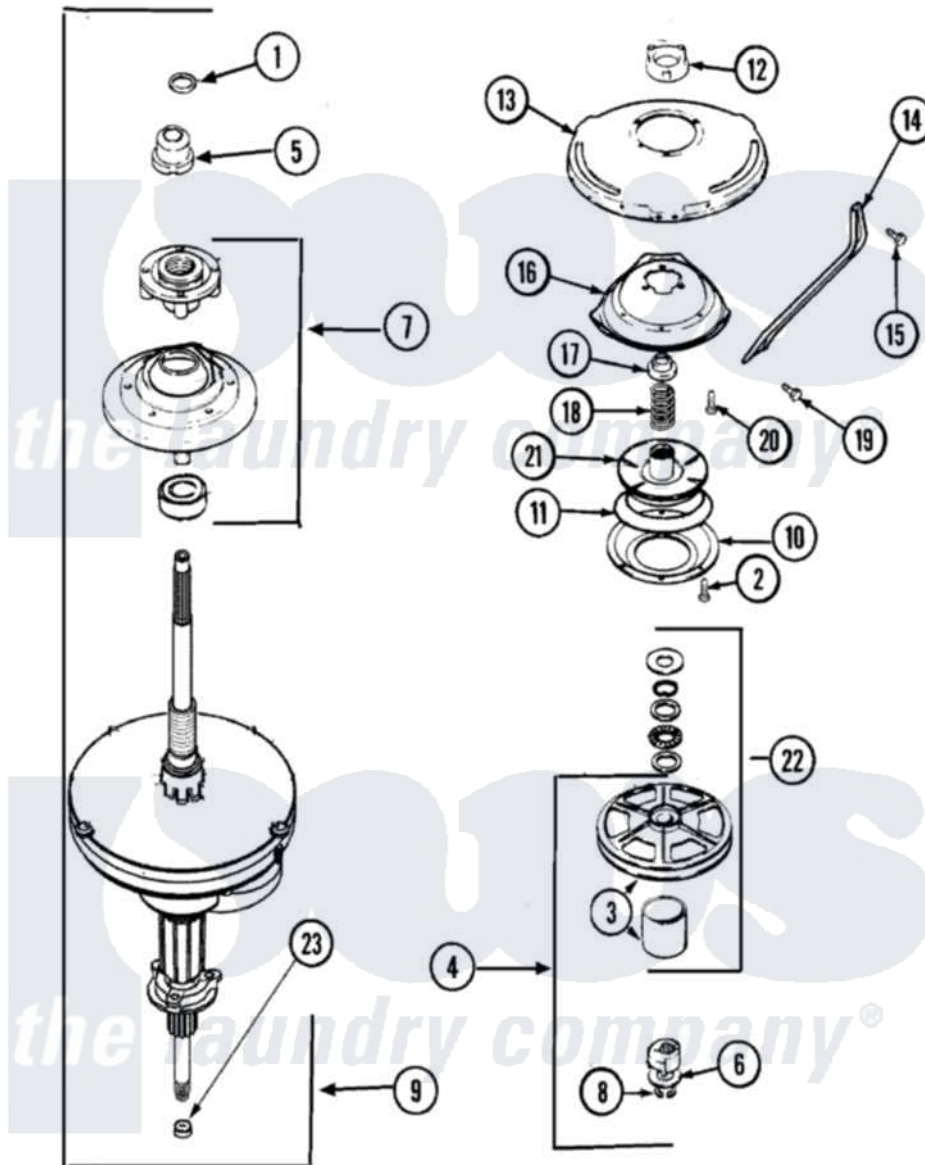

Maytag PAVT234AWW 06 - TRANSMISSION

Maytag [Residential Maytag PAVT234AWW Washer Parts](#) Parts Diagram 06 - TRANSMISSION
 Click on the part number to view part

Item	Original Part Number	Replaced By	Status	Part Description
1	25-7941			"O" Ring, Agr Drive Shaft
2	21001065			Screw, No.10-24 x .50 Hxnibhd
3	12001797	12002213		Thrust Bearing Kit
4	LA-2007	12002213		Thrust Bearing Kit
5	21001533	35-5655-1		Seal
6	35-2132			Washer, 1.25ODX.530IDX.032
"	35-2082			Washer, 1.25ODX.530IDX.062
7	21001868	W10219156		Tub Seal
8	25-7854			Ring, Retaining
9	21001867	35-6615		Ht TranS S
10	35-2018	35-6918		Stator, Brake
11	21001161	21002026		Snubber
12	21001511	12001562		Bearing Assembly
"	35-2205			Bearing, Spin
13	21001518			Support, Tub
14	21001532			Brace, Tub

15	21001858		Screw 5/16-18 x 1/2
16	21001163		Housing, Suspension
17	35-2017		Retainer, Brake Spring
18	21001647	21001910	Spring, Brake
19	25-7930	21001858	Screw 5/16-18 x 1/2
20	21001509		Screw, High Performance Plastic
21	35-2948	35-6714	Brake Roto
22	12500036	12002213	Thrust Bearing Kit
23	35-2010	207843	Lip Seal Repair Kit