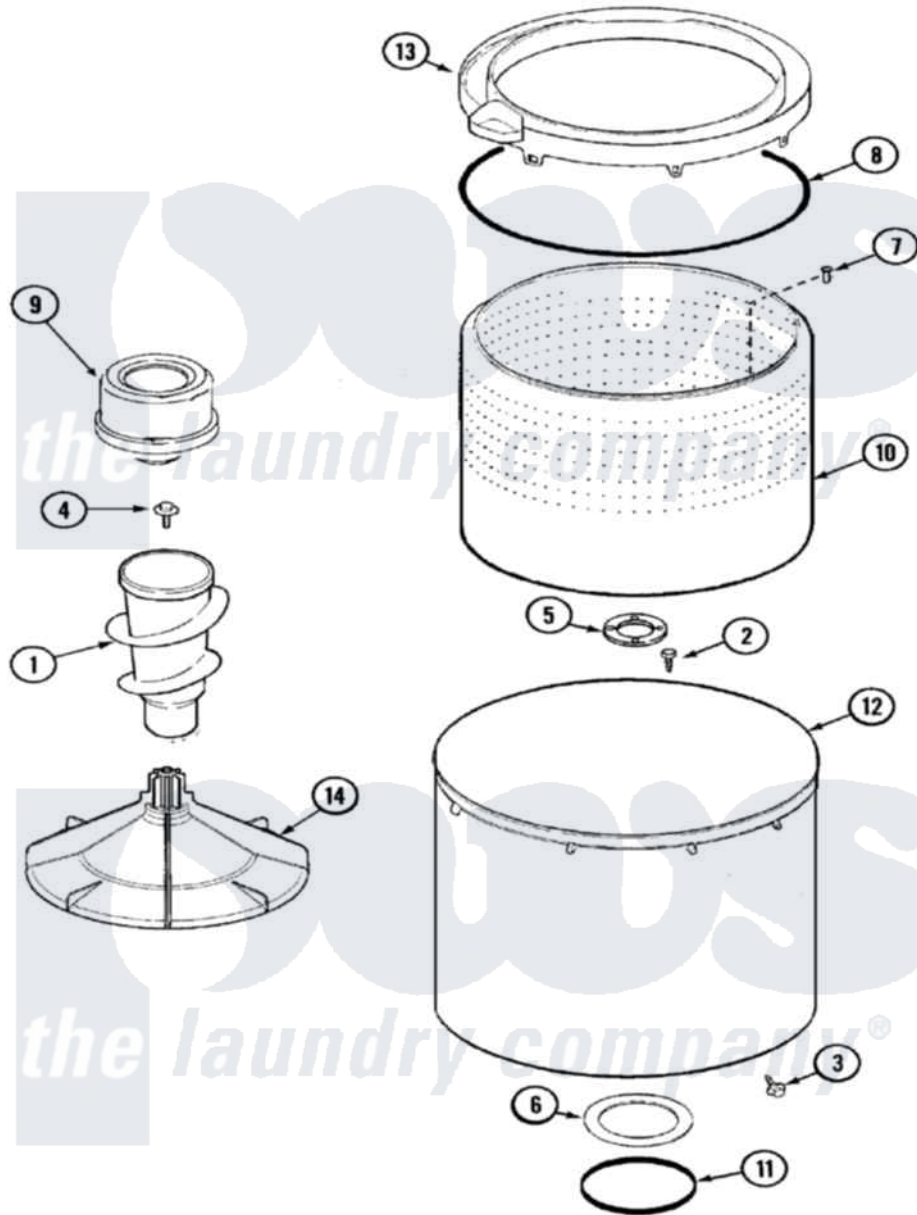

Maytag PAVT234AWW 08 - TUB

Maytag Residential Maytag PAVT234AWW Washer Parts Parts Diagram 08 - TUB
 Click on the part number to view part

Item	Original Part Number	Replaced By	Status	Part Description
1	22003437	21001878		Auger/Post Assembly
2	21001510	22002947		Bolt, Tub
3	25-7953	22002933		Screw
4	25-8004	W10309247		Screw
5	35-3685			Gasket, Basket To Centerpost
6	35-3686			Gasket, Tub To Housing
7	25-7967	3400504		Screw
8	35-2328			Seal, Tub Top
9	21001905			Dispenser, Fabric
10	21001529			Basket Assembly
11	35-2978			Seal, Tub/Housing
12	35-3700			Tub Assembly
13	21001531		Not Available	TOP, TUB (PLASTIC)
14	21001530			Base, Agitator