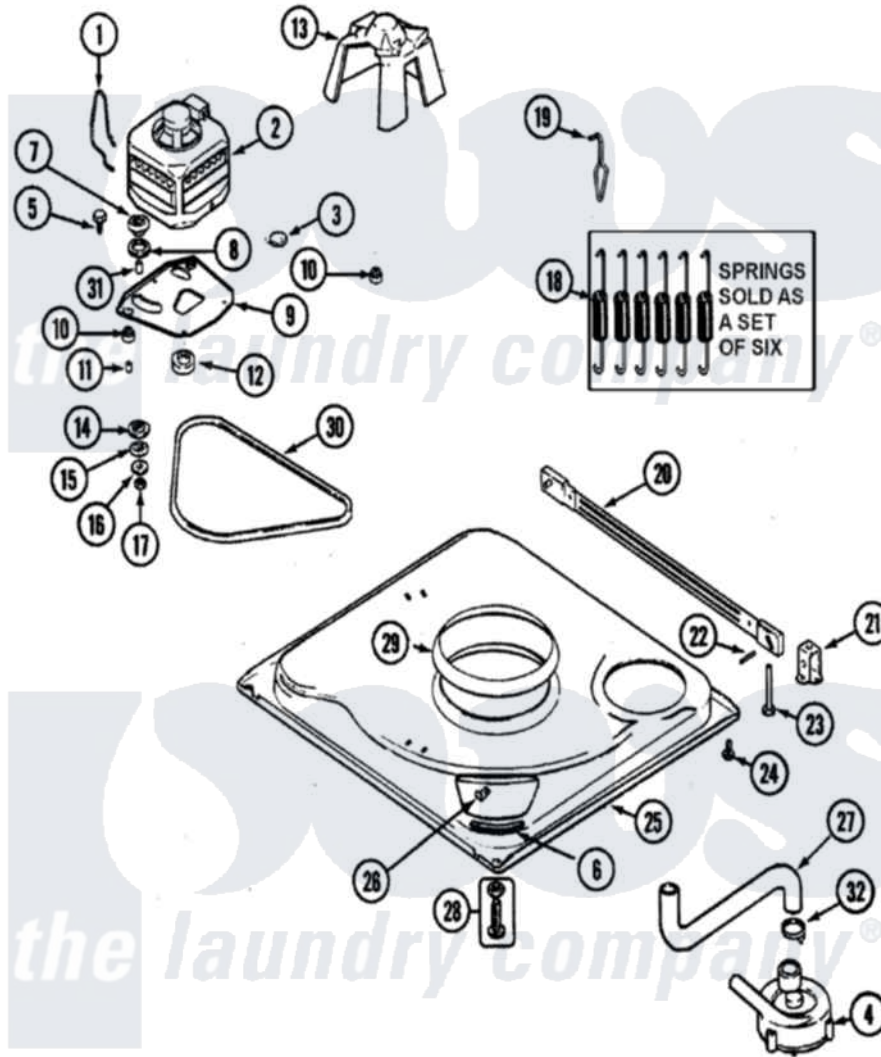

Maytag PAVT244AWW 01 - BASE

Maytag [Residential Maytag PAVT244AWW Washer Parts](#) Parts Diagram 01 - BASE
 Click on the part number to view part

Item	Original Part Number	Replaced By	Status	Part Description
1	21001110	22004376		Spring, Motor Pivot
2	21001950			MoTor, 2SP 1/2hp 120V/60Hz Hi-Tor
3	21001486			Foot Slide, Isolator
4	21001873	35-6780		Pump-Water
5	21001977			Screw
6	35-2065			Pad, Motor Plate
7	33-9946			Isolator, Motor
8	35-3570			Washer, Motor Pivot
9	21001783			Plate And Screw Assembly
10	35-3646			Isolator, Motor Plate
11	25-7831			Spacer, Mounting
12	21001506	21001950		MoTor, 2SP 1/2hp 120V/60Hz Hi-Tor
"	22004297	21001950		MoTor, 2SP 1/2hp 120V/60Hz Hi-Tor
13	21002015	4312464		Screw

"	22002721		Shield, Motor
14	35-3571		Slide, Motor Pivot
15	33-9967		Washer, Motor Isolator
16	25-7047		Washer, Flat
17	25-7325	Y707702	Locknut
18	12002102	12002773	Spring
"	21002065	12002773	Spring
19	21001166		Hook, Suspension Spring
20	21001754	21001881	Bar, Stabilizer
21	35-2046		Bracket, Stabilizer
22	35-2052		Pin, Stabilizer
23	35-3020	22004469	Leg And Foot Self Stabalizing
24	25-7828	489483	Screw 10-32 X 1/2
25	21001893	12002701	Base Kit
26	25-7845		Speednut, Motor
27	21001915		Hose, Tub To Pump
28	35-3507	25001119	Foot And Pad Assembly
29	21002026		Snubber
"	21001161	21002026	Snubber
30	21352320		Belt, Drive
31	25-7830		Spacer
32	25-6068	285655	Clamp, Hose