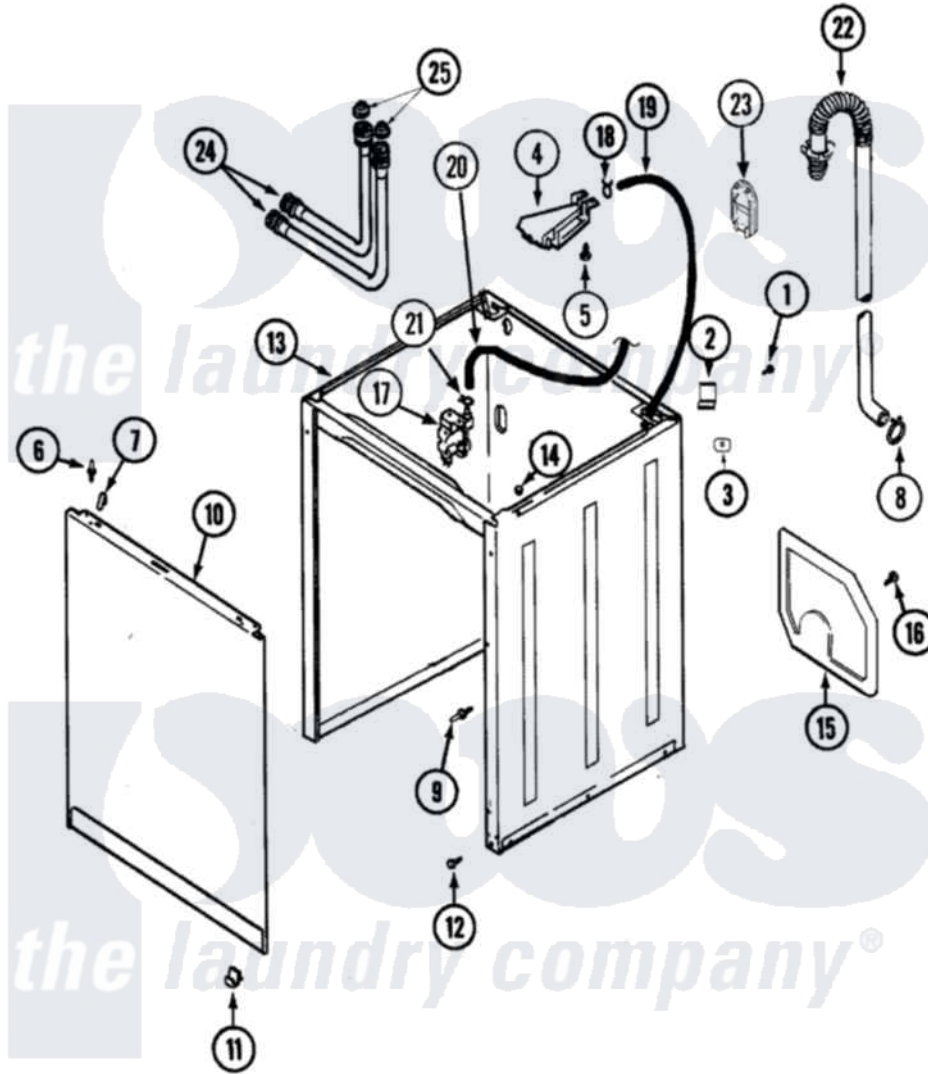

# Maytag PAVT244AWW 02 - CABINET

Maytag [Residential Maytag PAVT244AWW Washer Parts](#) Parts Diagram 02 - CABINET  
 Click on the part number to view part

Item	Original Part Number	Replaced By	Status	Part Description
1	<a href="#">25-7893</a>			Screw
2	<a href="#">35-2846</a>			Hinge, Cabinet Top
3	<a href="#">35-4128</a>			Pad, Hinge
4	<a href="#">21001760</a>			Flume Assembly / Water Diverter
5	25-3092	<a href="#">90767</a>		Screw, 8A X 3/8 HeX Washer Head Tapping
6	25-0224	<a href="#">3400029</a>		Nut, Adapter Plate
"	<a href="#">53-0643</a>			Pin, Locator
7	<a href="#">25-7220</a>			Clip, Cabinet Top
8	21001875	<a href="#">285655</a>		Clamp, Hose
9	<a href="#">21001829</a>			Post, Locating
10	<a href="#">35-2084</a>			Panel, Front
"	<a href="#">21001281</a>			Damper, Sound Pad
"	<a href="#">21002011</a>			Pad, Cabinet
11	<a href="#">53-0120</a>			Clip, Front Panel
"	25-7732	<a href="#">681414</a>		Screw, 10AB X 1/2

12	<a href="#">35-4129</a>		Bumper, Cabinet
13	<a href="#">21001871</a>		Cabinet
14	<a href="#">33-2653</a>		Bumper, Cabinet
15	<a href="#">21001876</a>		Shield, Rear
16	25-7732	<a href="#">681414</a>	Screw, 10AB X 1/2
17	<a href="#">21001932</a>		Valve, Water Inlet
18	25-7867	<a href="#">596669</a>	Clamp, Manifold
19	35-2378	<a href="#">12002749</a>	Hose, Flume Kit
20	21001749	<a href="#">21001748</a>	Hose, Pressure Switch
21	25-7796	<a href="#">596669</a>	Clamp, Manifold
22	<a href="#">21001872</a>		Hose, Drain
23	<a href="#">21001874</a>		Outlet, Drain Hose
24	35-0874	<a href="#">76313</a>	Hosefill
"	33-7891	<a href="#">89503</a>	Hose-Inlet
25	<a href="#">33-4264N</a>		Strainer And Washer Kit