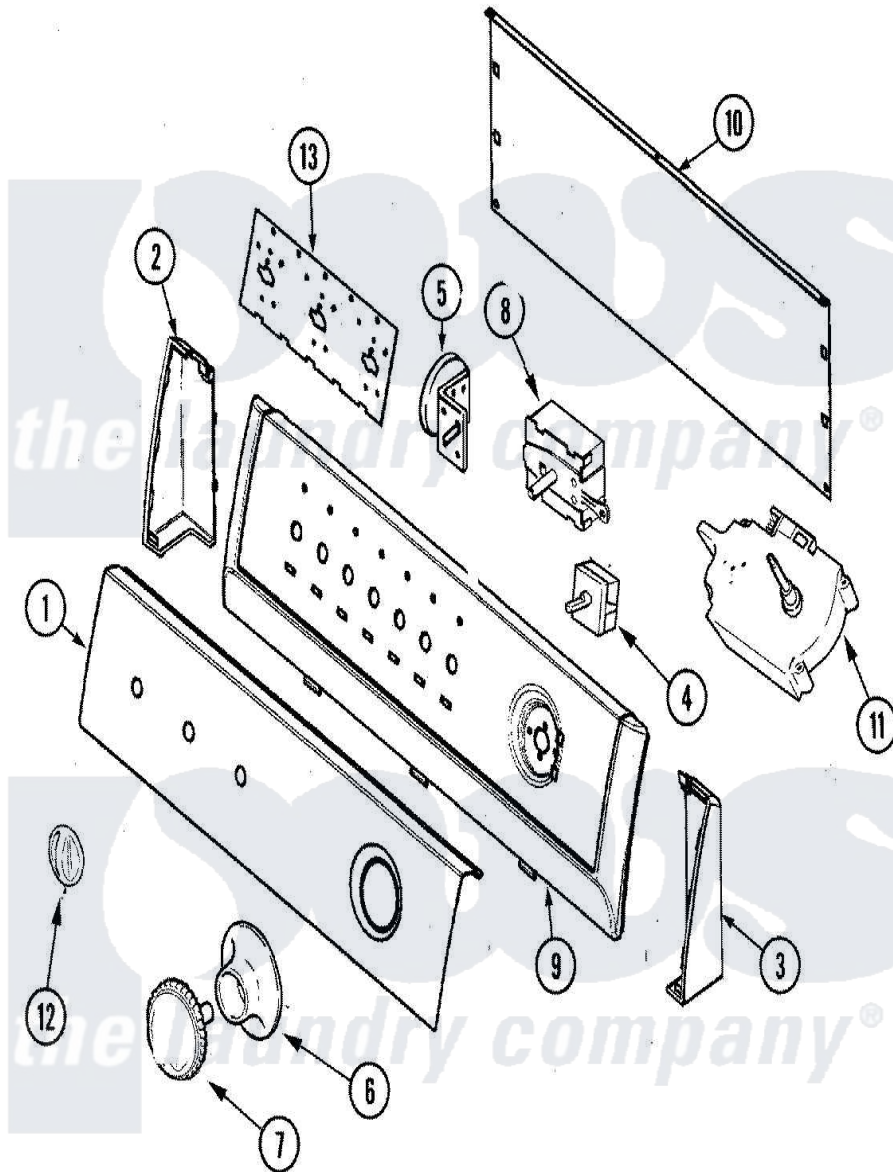

Maytag PAVT244AWW 03 - CONTROL PANEL

Maytag [Residential Maytag PAVT244AWW Washer Parts](#) Parts Diagram 03 - CONTROL PANEL
 Click on the part number to view part

Item	Original Part Number	Replaced By	Status	Part Description
1	21001955			Panel, Control
2	21001519			Endcap
"	25-3092	90767		Screw, 8A X 3/8 HeX Washer Head Tapping
3	21001523			Endcap
"	25-3092	90767		Screw, 8A X 3/8 HeX Washer Head Tapping
4	21001226			Switch, Water Temp. 4 Position
"	25-3092	90767		Screw, 8A X 3/8 HeX Washer Head Tapping
5	25-3092	90767		Screw, 8A X 3/8 HeX Washer Head Tapping
"	21001882			Switch, Pressure
6	21001953	21001600		Skirt, Timer
7	21001952	21001972		Knob, Timer
8	21001687			Switch, Speed
9	21002005			Frame, Control Panel

10	21001527		Shield, Rear
"	25-3092	90767	Screw, 8A X 3/8 HeX Washer Head Tapping
11	21001956		Timer
"	25-3092	90767	Screw, 8A X 3/8 HeX Washer Head Tapping
12	21001954		Knob, Selector
13	21001603		Shield, Control
14	21001962		Harness, Wiring
"	21001979		Lead Assembly
"	21001980		Lead Assembly