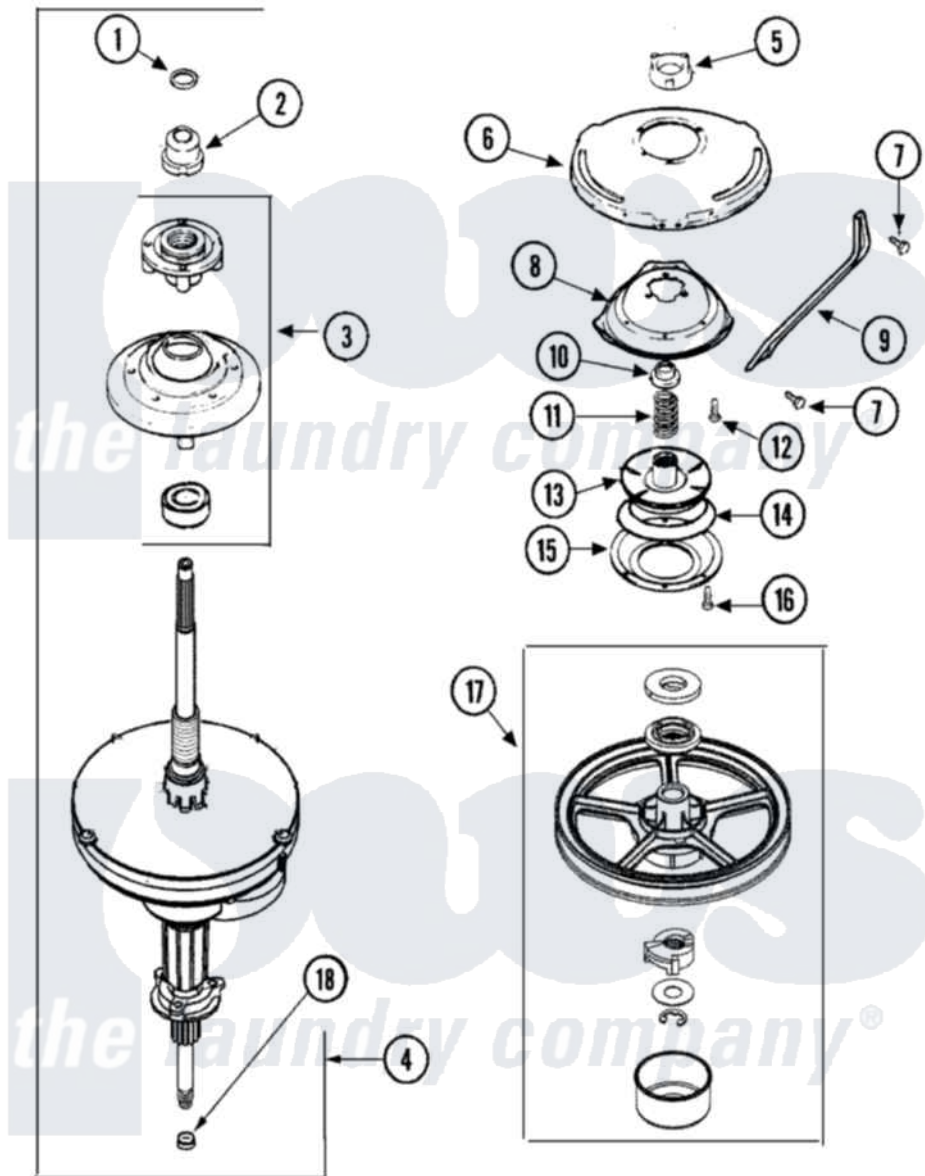

# Maytag PAVT244AWW 07 - TRANSMISSION (SERIES 22)

Maytag Residential Maytag PAVT244AWW Washer Parts Parts Diagram 07 - TRANSMISSION (SERIES 22)  
 Click on the part number to view part

Item	Original Part Number	Replaced By	Status	Part Description
1	<a href="#">25-7941</a>			"O" Ring, Agr Drive Shaft
2	21001533	<a href="#">35-5655-1</a>		Seal
3	21001868	<a href="#">W10219156</a>		Tub Seal
4	21001867	<a href="#">35-6615</a>		Ht TranS S
5	21001511	<a href="#">12001562</a>		Bearing Assembly
6	<a href="#">21001518</a>			Support, Tub
7	<a href="#">21001858</a>			Screw 5/16-18 x 1/2
8	<a href="#">21001163</a>			Housing, Suspension
9	<a href="#">21001532</a>			Brace, Tub
10	<a href="#">35-2017</a>			Retainer, Brake Spring
11	<a href="#">21001910</a>			Spring, Brake
12	<a href="#">21001509</a>			Screw, High Performance Plastic
13	21002010	<a href="#">35-6714</a>		Brake Roto
14	<a href="#">21002026</a>			Snubber
15	<a href="#">35-6918</a>			Stator, Brake
16	<a href="#">21001065</a>			Screw, No.10-24 x .50 Hxnibhd