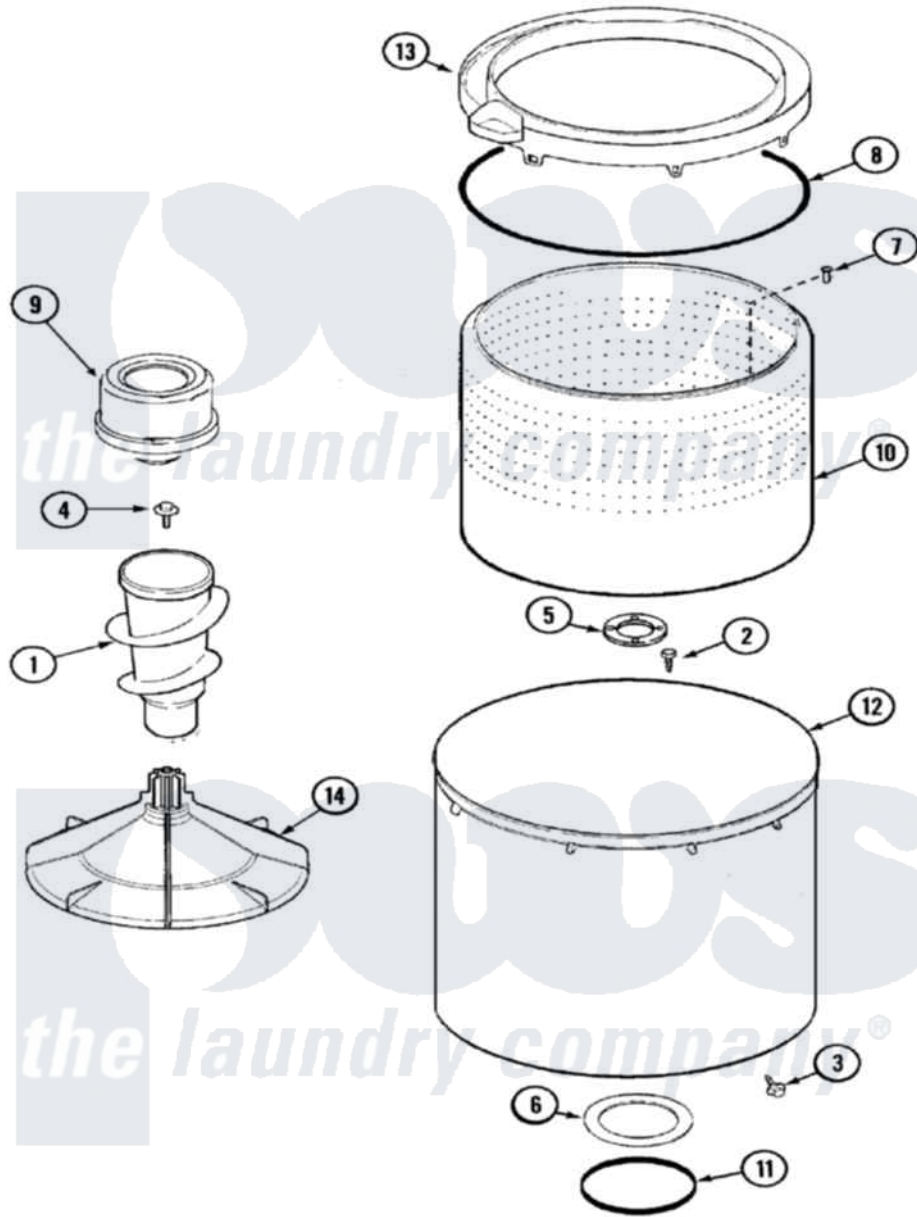

Maytag PAVT244AWW 08 - TUB

Maytag [Residential Maytag PAVT244AWW Washer Parts](#) Parts Diagram 08 - TUB
 Click on the part number to view part

Item	Original Part Number	Replaced By	Status	Part Description
1	22003437	21001878		Auger/Post Assembly
2	21001510	22002947		Bolt, Tub
3	25-7953	22002933		Screw
4	25-8004	W10309247		Screw
5	35-3685			Gasket, Basket To Centerpost
6	35-3686			Gasket, Tub To Housing
7	25-7967	3400504		Screw
8	35-2328			Seal, Tub Top
9	21001905			Dispenser, Fabric
10	21001529			Basket Assembly
11	35-2978			Seal, Tub/Housing
12	35-3700			Tub Assembly
13	21001531		Not Available	TOP, TUB (PLASTIC)
14	21001530			Base, Agitator