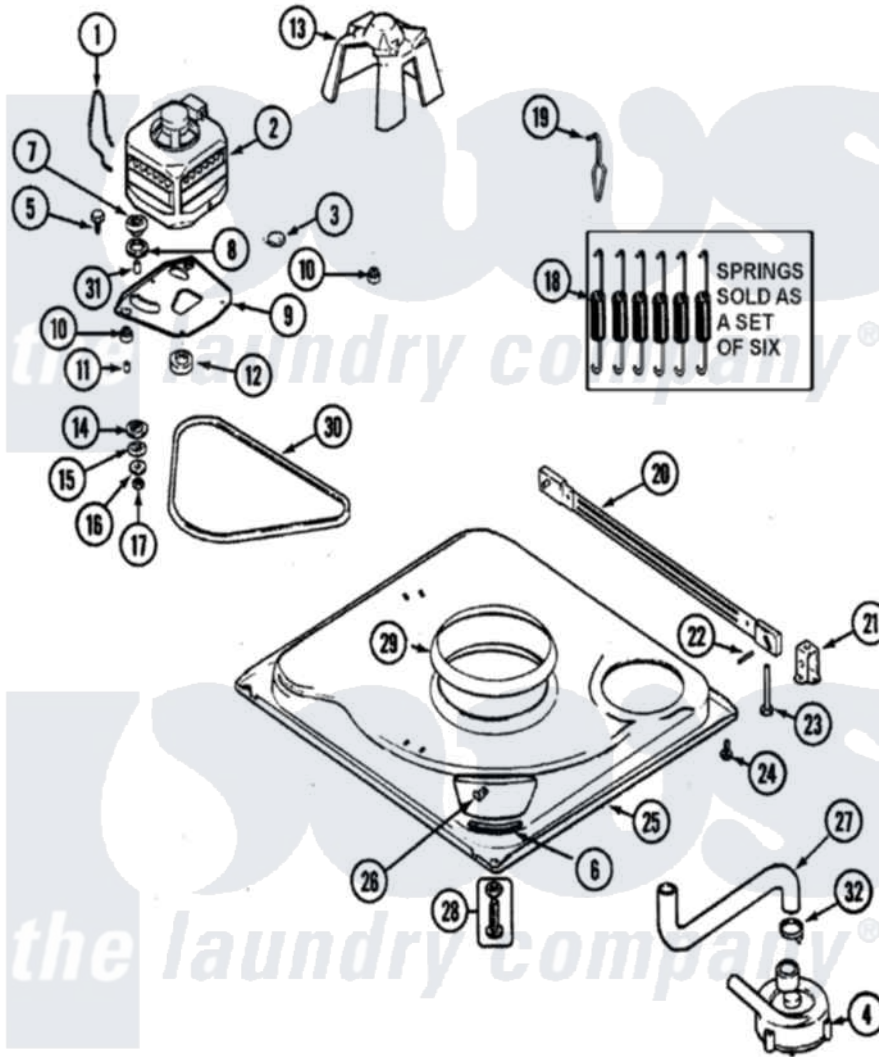

Maytag PAVT344AWW 01 - BASE

Maytag [Residential Maytag PAVT344AWW Washer Parts](#) Parts Diagram 01 - BASE
 Click on the part number to view part

Item	Original Part Number	Replaced By	Status	Part Description
1	21001110	22004376		Spring, Motor Pivot
2	21001950			MoTor, 2SP 1/2hp 120V/60Hz Hi-Tor
3	21001486			Foot Slide, Isolator
4	21001873	35-6780		Pump-Water
5	21001977			Screw
6	35-2065			Pad, Motor Plate
7	33-9946			Isolator, Motor
8	35-3570			Washer, Motor Pivot
9	21001783			Plate And Screw Assembly
10	35-3646			Isolator, Motor Plate
11	25-7831			Spacer, Mounting
12	21001506	21001950		MoTor, 2SP 1/2hp 120V/60Hz Hi-Tor
"	22004297	21001950		MoTor, 2SP 1/2hp 120V/60Hz Hi-Tor
13	22002721			Shield, Motor

"	21002015	4312464	Screw
14	35-3571		Slide, Motor Pivot
15	33-9967		Washer, Motor Isolator
16	25-7047		Washer, Flat
17	25-7325	Y707702	Locknut
18	12002102	12002773	Spring
"	21002065	12002773	Spring
19	21001166		Hook, Suspension Spring
20	21001754	21001881	Bar, Stabilizer
21	35-2046		Bracket, Stabilizer
22	35-2052		Pin, Stabilizer
23	35-3020	22004469	Leg And Foot Self Stabalizing
24	25-7828	489483	Screw 10-32 X 1/2
25	21001893	12002701	Base Kit
"	21001982	21001281	Damper, Sound Pad
26	25-7845		Speednut, Motor
27	21001915		Hose, Tub To Pump
28	35-3507	25001119	Foot And Pad Assembly
29	21002026		Snubber
"	21001161	21002026	Snubber
30	21352320		Belt, Drive
31	25-7830		Spacer
32	25-6068	285655	Clamp, Hose