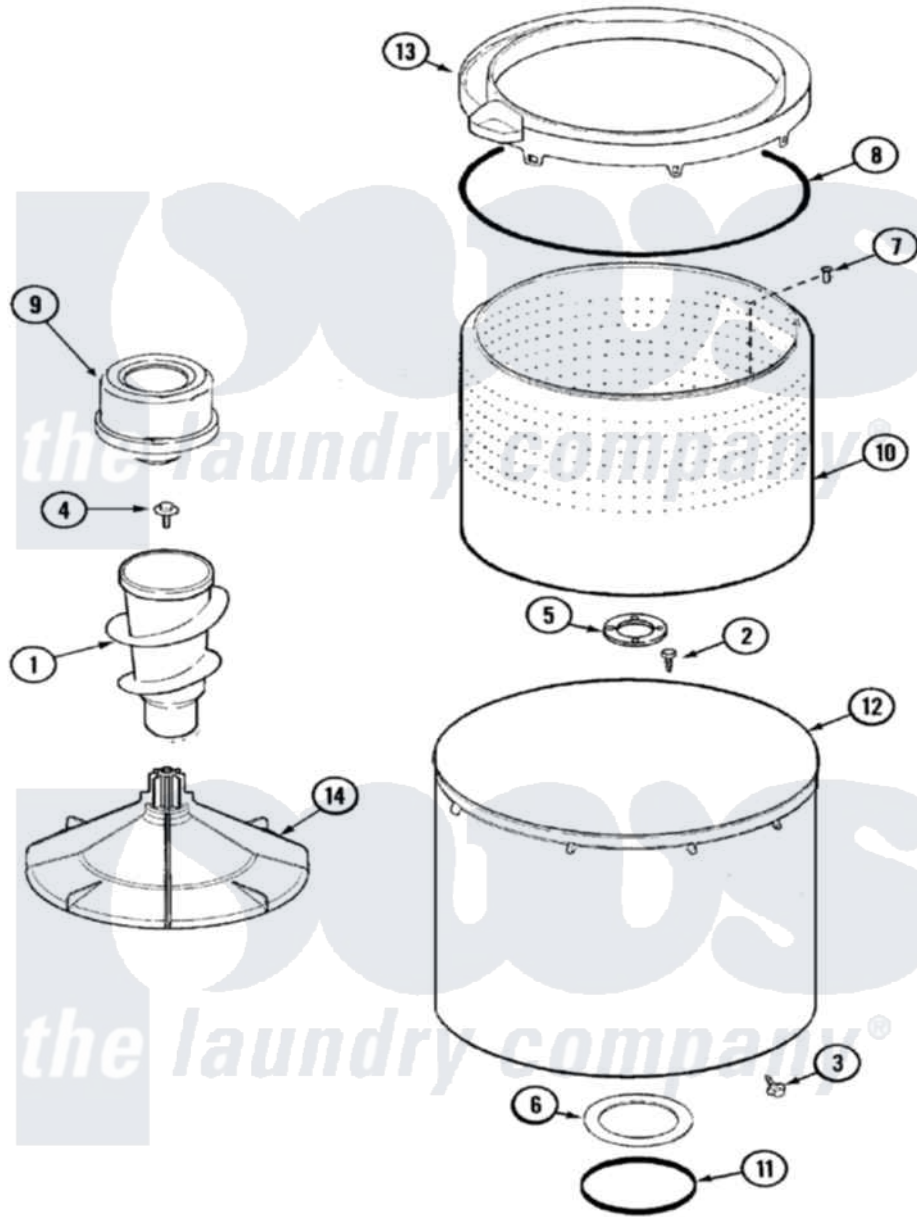

Maytag PAVT344AWW 08 - TUB

Maytag Residential Maytag PAVT344AWW Washer Parts Parts Diagram 08 - TUB
 Click on the part number to view part

Item	Original Part Number	Replaced By	Status	Part Description
1	22003437	21001878		Auger/Post Assembly
2	21001510	22002947		Bolt, Tub
3	25-7953	22002933		Screw
4	25-8004	W10309247		Screw
5	35-3685			Gasket, Basket To Centerpost
6	35-3686			Gasket, Tub To Housing
7	25-7967	3400504		Screw
8	35-2328			Seal, Tub Top
9	21001905			Dispenser, Fabric
10	21001529			Basket Assembly
11	35-2978			Seal, Tub/Housing
12	35-3700			Tub Assembly
13	21001531		Not Available	TOP, TUB (PLASTIC)
14	21001530			Base, Agitator