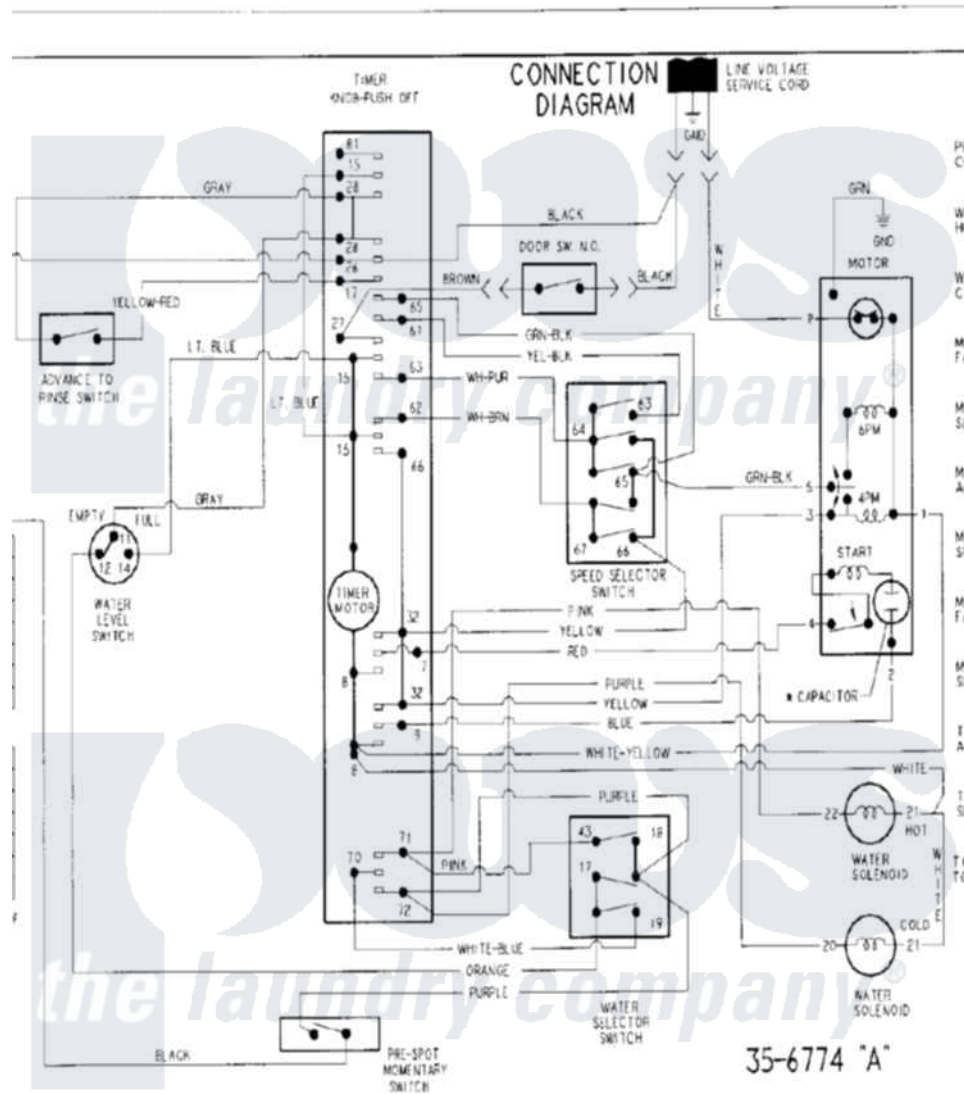

Maytag PAVT344AWW 09 - WIRING INFORMATION

SWITCH AND TIMER SEQUENCE

TO CHANGE TIMER POSITION PUSH KNOB IN AND TURN CLOCKWISE (ALL TIMER CONTACTS WILL OPEN)

[Maytag Residential Maytag PAVT344AWW Washer Parts](#) Parts Diagram 09 - WIRING INFORMATION
 Click on the part number to view part

Item	Original Part Number	Replaced By	Status	Part Description
NI	15003247		Not Available	WIRING INFORMATION