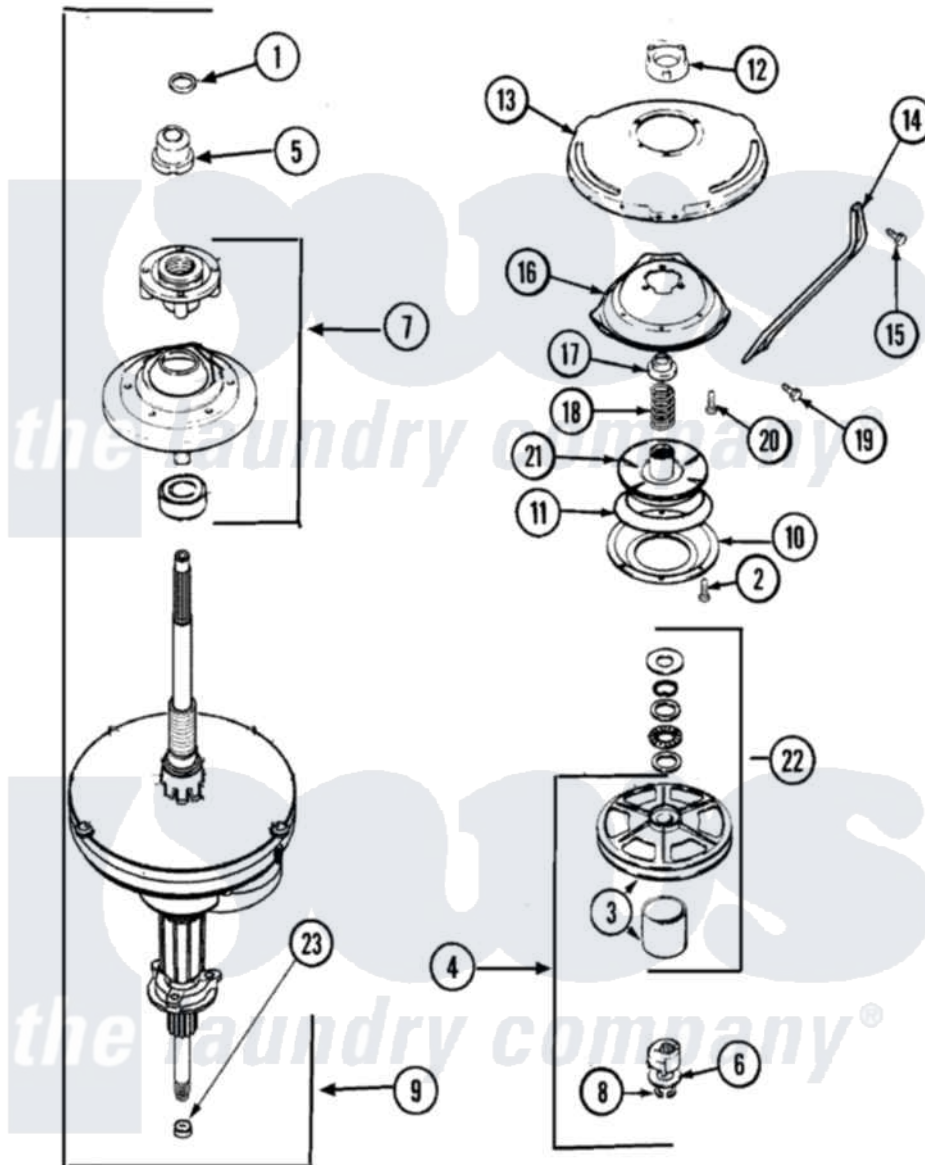

Maytag PAVT444AWW 06 - TRANSMISSION

Maytag [Residential Maytag PAVT444AWW Washer Parts](#) Parts Diagram 06 - TRANSMISSION
 Click on the part number to view part

Item	Original Part Number	Replaced By	Status	Part Description
1	25-7941			"O" Ring, Agr Drive Shaft
2	21001065			Screw, No.10-24 x .50 Hxnibhd
3	12001797	12002213		Thrust Bearing Kit
4	LA-2007	12002213		Thrust Bearing Kit
5	21001533	35-5655-1		Seal
6	35-2132			Washer, 1.25ODX.530IDX.032
"	35-2082			Washer, 1.25ODX.530IDX.062
7	21001868	W10219156		Tub Seal
8	25-7854			Ring, Retaining
9	21001867	35-6615		Ht TranS S
10	35-2018	35-6918		Stator, Brake
11	21001161	21002026		Snubber
12	21001511	12001562		Bearing Assembly
"	35-2205			Bearing, Spin
13	21001518			Support, Tub
14	21001532			Brace, Tub

15	21001858		Screw 5/16-18 x 1/2
16	21001163		Housing, Suspension
17	35-2017		Retainer, Brake Spring
18	21001647	21001910	Spring, Brake
19	25-7930	21001858	Screw 5/16-18 x 1/2
20	21001509		Screw, High Performance Plastic
21	35-2948	35-6714	Brake Roto
22	12500036	12002213	Thrust Bearing Kit
23	35-2010	207843	Lip Seal Repair Kit