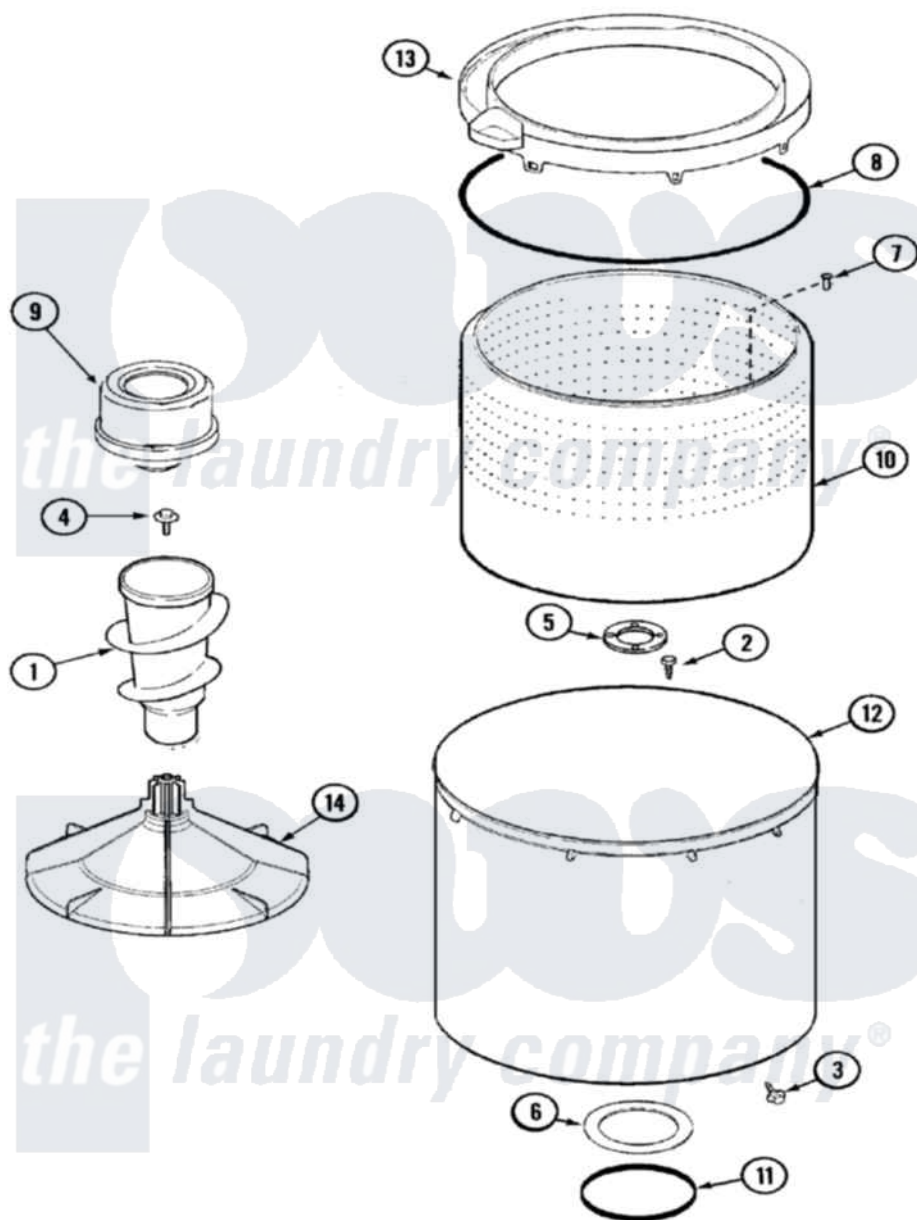

Maytag PAVT444AWW 08 - TUB

Maytag Residential Maytag PAVT444AWW Washer Parts Parts Diagram 08 - TUB

Click on the part number to view part

Item	Original Part Number	Replaced By	Status	Part Description
1	22003437	21001878		Auger/Post Assembly
2	21001510	22002947		Bolt, Tub
3	25-7953	22002933		Screw
4	25-8004	W10309247		Screw
5	35-3685			Gasket, Basket To Centerpost
6	35-3686			Gasket, Tub To Housing
7	25-7967	3400504		Screw
8	35-2328			Seal, Tub Top
9	21001905			Dispenser, Fabric
10	21001529			Basket Assembly
11	35-2978			Seal, Tub/Housing
12	35-3700			Tub Assembly
13	21001531		Not Available	TOP, TUB (PLASTIC)
14	21001530			Base, Agitator