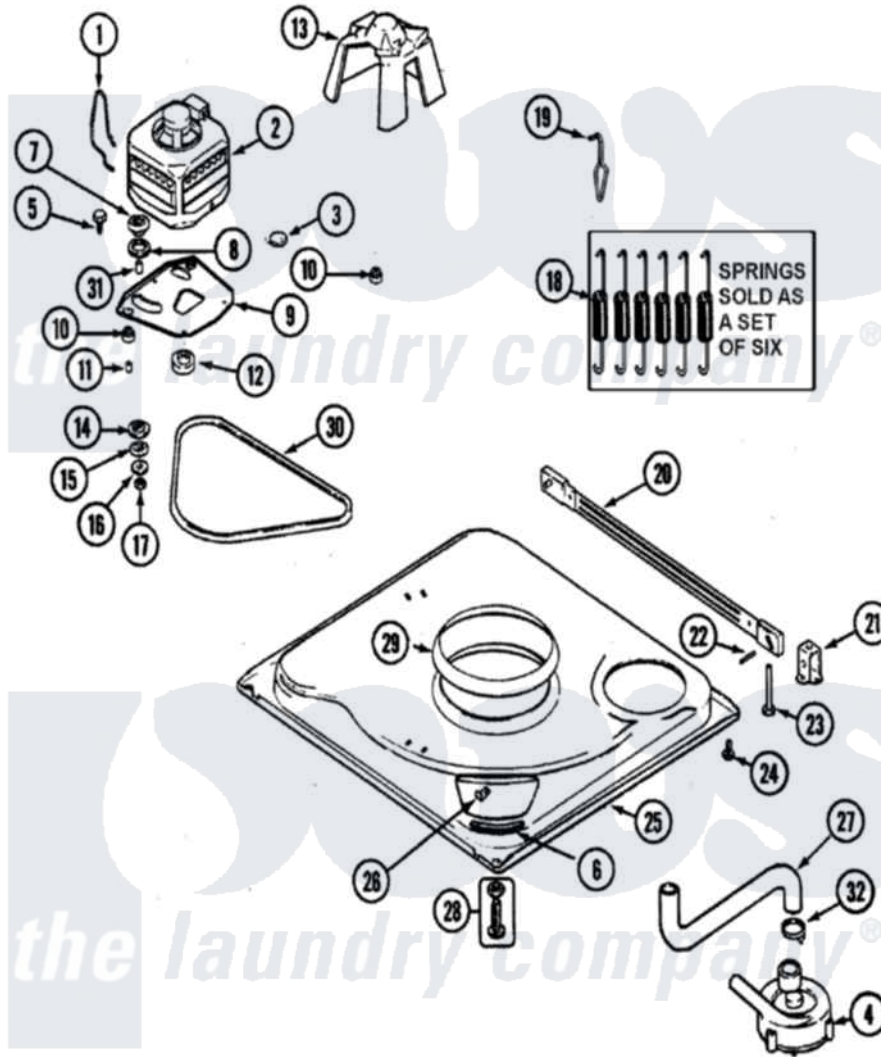

# Maytag PAVT454EWW 01 - BASE

Maytag [Residential Maytag PAVT454EWW Washer Parts](#) Parts Diagram 01 - BASE  
 Click on the part number to view part

Item	Original Part Number	Replaced By	Status	Part Description
1	21001110	<a href="#">22004376</a>		Spring, Motor Pivot
2	<a href="#">21001950</a>			MoTor, 2SP 1/2hp 120V/60Hz Hi-Tor
3	<a href="#">21001486</a>			Foot Slide, Isolator
4	21001873	<a href="#">35-6780</a>		Pump-Water
5	<a href="#">21001977</a>			Screw
6	<a href="#">35-2065</a>			Pad, Motor Plate
7	<a href="#">33-9946</a>			Isolator, Motor
8	<a href="#">35-3570</a>			Washer, Motor Pivot
9	<a href="#">21001783</a>			Plate And Screw Assembly
10	<a href="#">35-3646</a>			Isolator, Motor Plate
11	<a href="#">25-7831</a>			Spacer, Mounting
12	21001506	<a href="#">21001950</a>		MoTor, 2SP 1/2hp 120V/60Hz Hi-Tor
"	22004297	<a href="#">21001950</a>		MoTor, 2SP 1/2hp 120V/60Hz Hi-Tor
13	<a href="#">22002721</a>			Shield, Motor