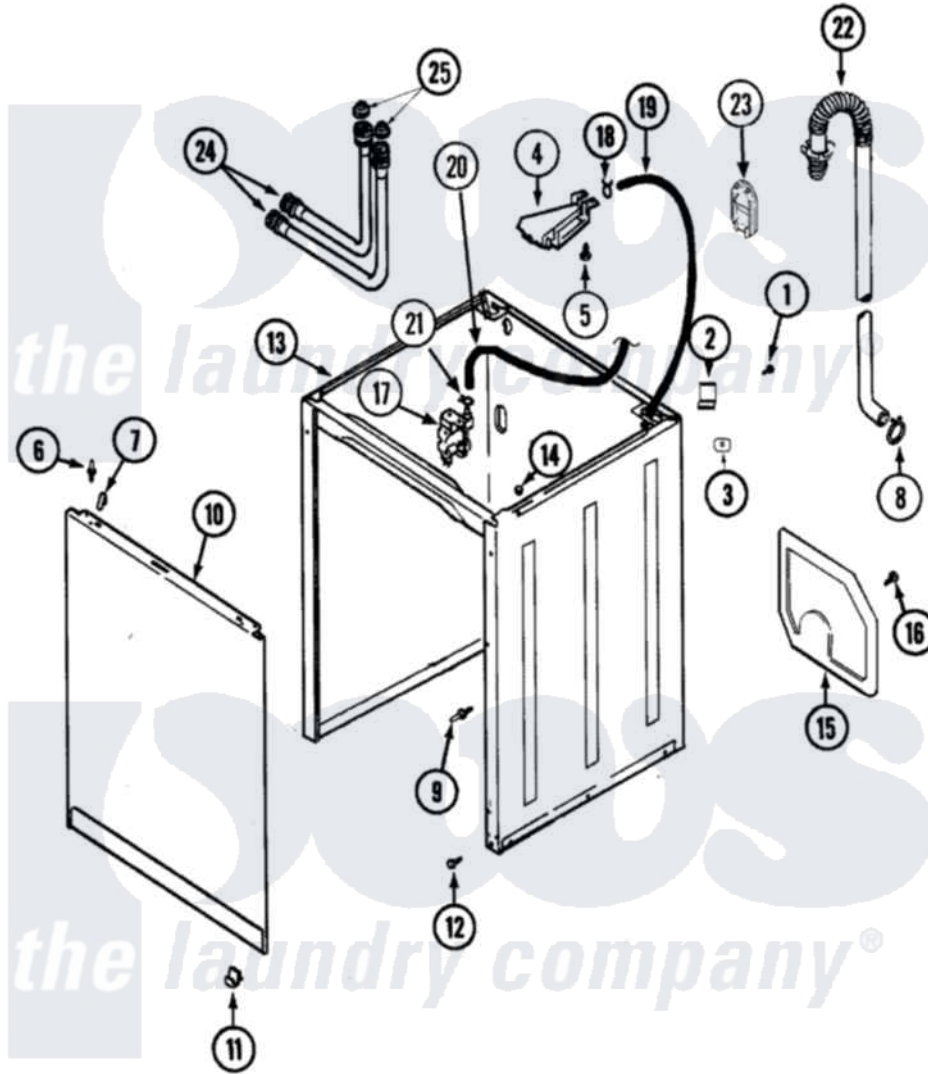

Maytag PAVT454EWW 02 - CABINET

Maytag [Residential Maytag PAVT454EWW Washer Parts](#) Parts Diagram 02 - CABINET
 Click on the part number to view part

Item	Original Part Number	Replaced By	Status	Part Description
1	25-7893			Screw
2	35-2846			Hinge, Cabinet Top
3	35-4128			Pad, Hinge
4	21001996			Lead, Harness-Flume
"	21001857			Clip, Plastic Snap-In
"	21001856	489234		Washer, Plain
"	21002032			Flume Assembly
5	25-3092	90767		Screw, 8A X 3/8 HeX Washer Head Tapping
6	25-0224	3400029		Nut, Adapter Plate
"	53-0643			Pin, Locator
7	25-7220			Clip, Cabinet Top
8	21001875	285655		Clamp, Hose
9	21001829			Post, Locating
10	21001281			Damper, Sound Pad
"	35-2084			Panel, Front
"	21002011			Pad, Cabinet

11	53-0120		Clip, Front Panel
"	25-7732	681414	Screw, 10AB X 1/2
12	35-4129		Bumper, Cabinet
13	21001871		Cabinet
14	33-2653		Bumper, Cabinet
15	21001876		Shield, Rear
16	25-7732	681414	Screw, 10AB X 1/2
17	21002030		Valve, Water
18	25-7867	596669	Clamp, Manifold
19	35-2378	12002749	Hose, Flume Kit
20	21001749	21001748	Hose, Pressure Switch
21	25-7796	596669	Clamp, Manifold
22	21001872		Hose, Drain
23	21001874		Outlet, Drain Hose
24	33-7891	89503	Hose-Inlet
"	35-0874	76313	Hosefill
25	33-4264N		Strainer And Washer Kit