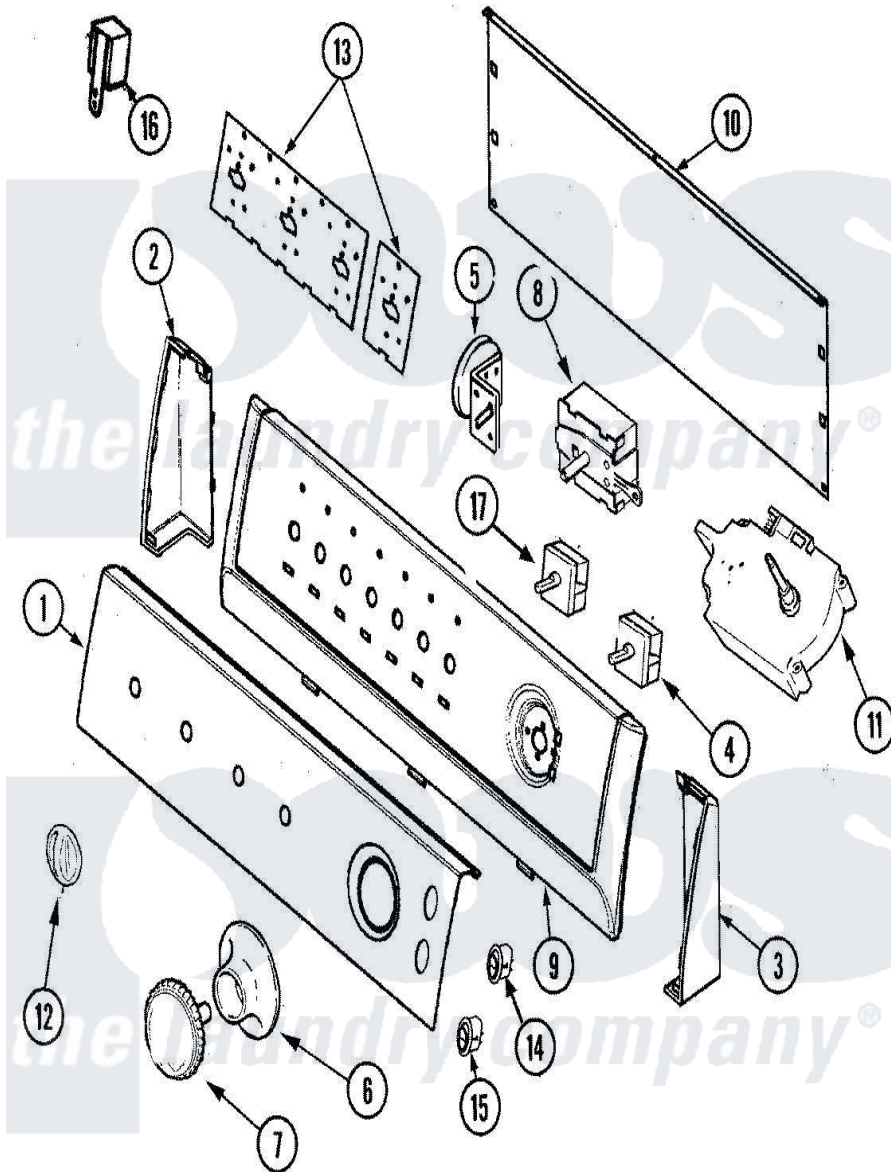

# Maytag PAVT454EWW 03 - CONTROL PANEL

Maytag [Residential Maytag PAVT454EWW Washer Parts](#) Parts Diagram 03 - CONTROL PANEL  
 Click on the part number to view part

Item	Original Part Number	Replaced By	Status	Part Description
1	<a href="#">21002027</a>			Panel, Control
2	<a href="#">21001519</a>			Endcap
"	25-3092	<a href="#">90767</a>		Screw, 8A X 3/8 HeX Washer Head Tapping
3	<a href="#">21001523</a>			Endcap
"	25-3092	<a href="#">90767</a>		Screw, 8A X 3/8 HeX Washer Head Tapping
4	<a href="#">21001960</a>			Switch, Speed
5	<a href="#">21002031</a>			Switch, Water Level
6	21001953	<a href="#">21001600</a>		Skirt, Timer
7	21001952	<a href="#">21001972</a>		Knob, Timer
8	<a href="#">21002028</a>			Switch, Water Temp
9	<a href="#">21001965</a>			Frame, Control Panel, Support
10	<a href="#">21001527</a>			Shield, Rear
11	<a href="#">21001959</a>			Timer
12	<a href="#">21001954</a>			Knob, Selector
13	<a href="#">21001517</a>			Shield, Control

"	<a href="#">21001603</a>		Shield, Control
14	22003977	<a href="#">74010226</a>	Switch, Rocker W/Shield
15	<a href="#">22003981</a>		Switch, Momentary Rocker
16	<a href="#">53-1639</a>		Buzzer Assembly
17	<a href="#">31001443</a>		Switch, Two Pos Rotary
18	<a href="#">21001978</a>		Lead Assembly
"	<a href="#">21001979</a>		Lead Assembly
"	<a href="#">21001981</a>		Lead Assembly
"	<a href="#">21002029</a>		Harness, Wiring