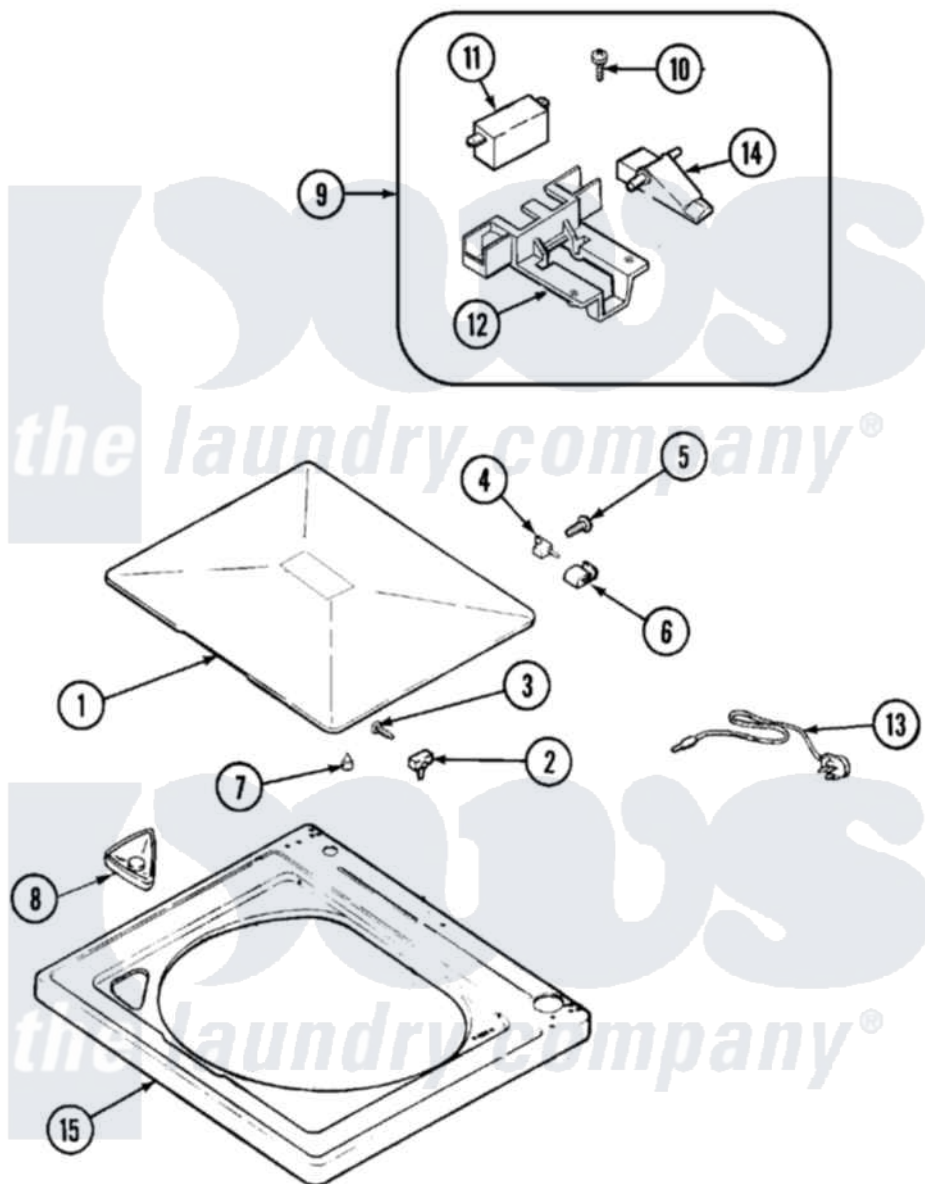

Maytag PAVT454EWW 05 - TOP

Maytag [Residential Maytag PAVT454EWW Washer Parts](#) Parts Diagram 05 - TOP
 Click on the part number to view part

Item	Original Part Number	Replaced By	Status	Part Description
1	35-2026			Lid
2	43-0057			Actuator, Door Switch
3	25-7438			Screw
4	35-2045			Pin, Hinge
5	25-7893			Screw
6	35-2044			Hinge, Lid
7	35-0581			Bumper, Door
8	21001597			Dispenser, Bleach
9	21001137	12001187		Kit, Lid Switch Assembly
10	21001136	3400872		Screw, 8-18 X 3/8
11	21001148	12001187		Kit, Lid Switch Assembly
12	21001135			Housing, Lid Switch
13	21001592			Cord, Power
14	21001134			Lever, Lid Switch
15	21001602			Top, Cabinet