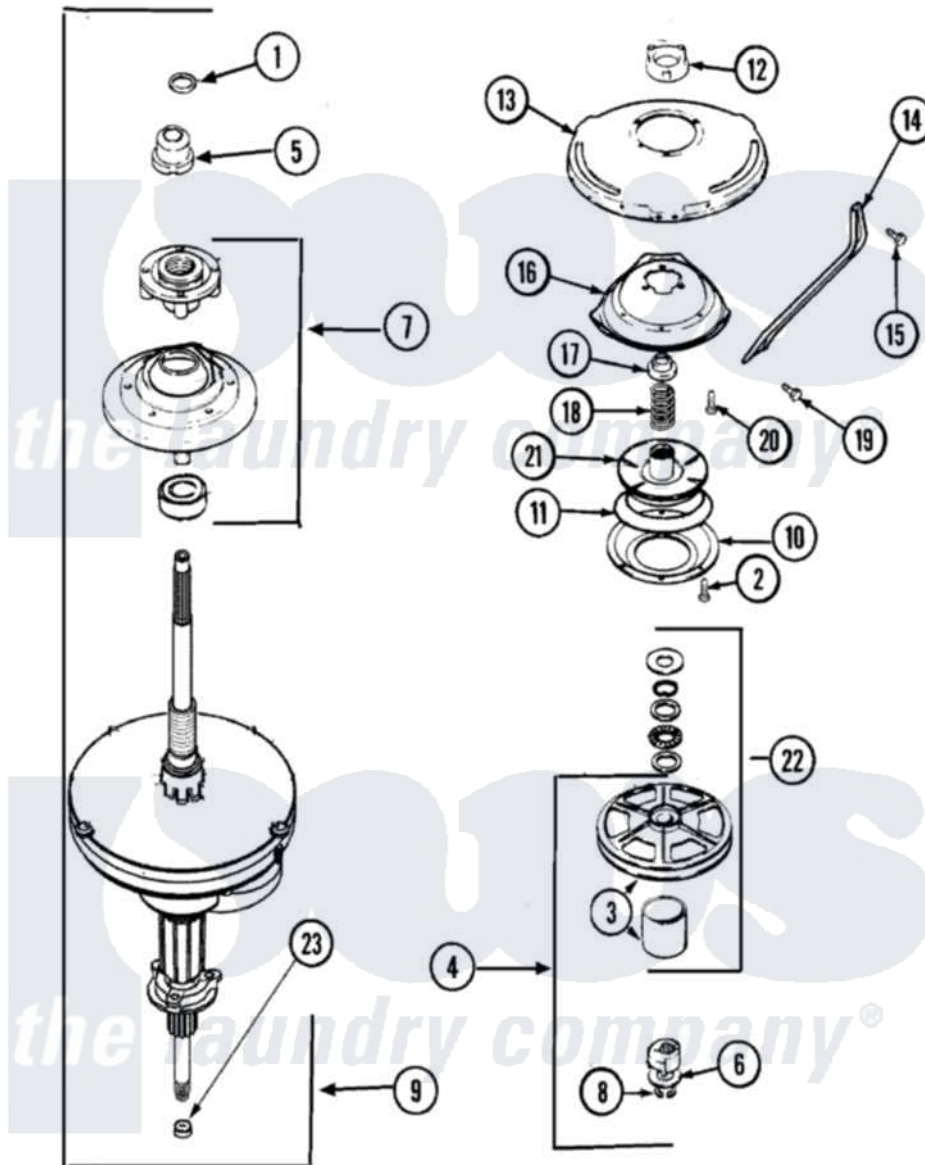

Maytag PAVT454EWW 06 - TRANSMISSION

Maytag [Residential Maytag PAVT454EWW Washer Parts](#) Parts Diagram 06 - TRANSMISSION
 Click on the part number to view part

Item	Original Part Number	Replaced By	Status	Part Description
1	25-7941			"O" Ring, Agr Drive Shaft
2	21001065			Screw, No.10-24 x .50 Hxnibhd
3	12001797	12002213		Thrust Bearing Kit
4	LA-2007	12002213		Thrust Bearing Kit
5	21001533	35-5655-1		Seal
6	35-2132			Washer, 1.25ODX.530IDX.032
"	35-2082			Washer, 1.25ODX.530IDX.062
7	21001868	W10219156		Tub Seal
8	25-7854			Ring, Retaining
9	21001867	35-6615		Ht TranS S
10	35-6918			Stator, Brake
11	21001161	21002026		Snubber
12	21001511	12001562		Bearing Assembly
"	35-2205			Bearing, Spin
13	21001518			Support, Tub
14	21001532			Brace, Tub

15	21001858		Screw 5/16-18 x 1/2
16	21001163		Housing, Suspension
17	35-2017		Retainer, Brake Spring
18	21001910		Spring, Brake
19	25-7930	21001858	Screw 5/16-18 x 1/2
20	21001509		Screw, High Performance Plastic
21	21002010	35-6714	Brake Roto
22	12002213		Thrust Bearing Kit
23	35-2010	207843	Lip Seal Repair Kit