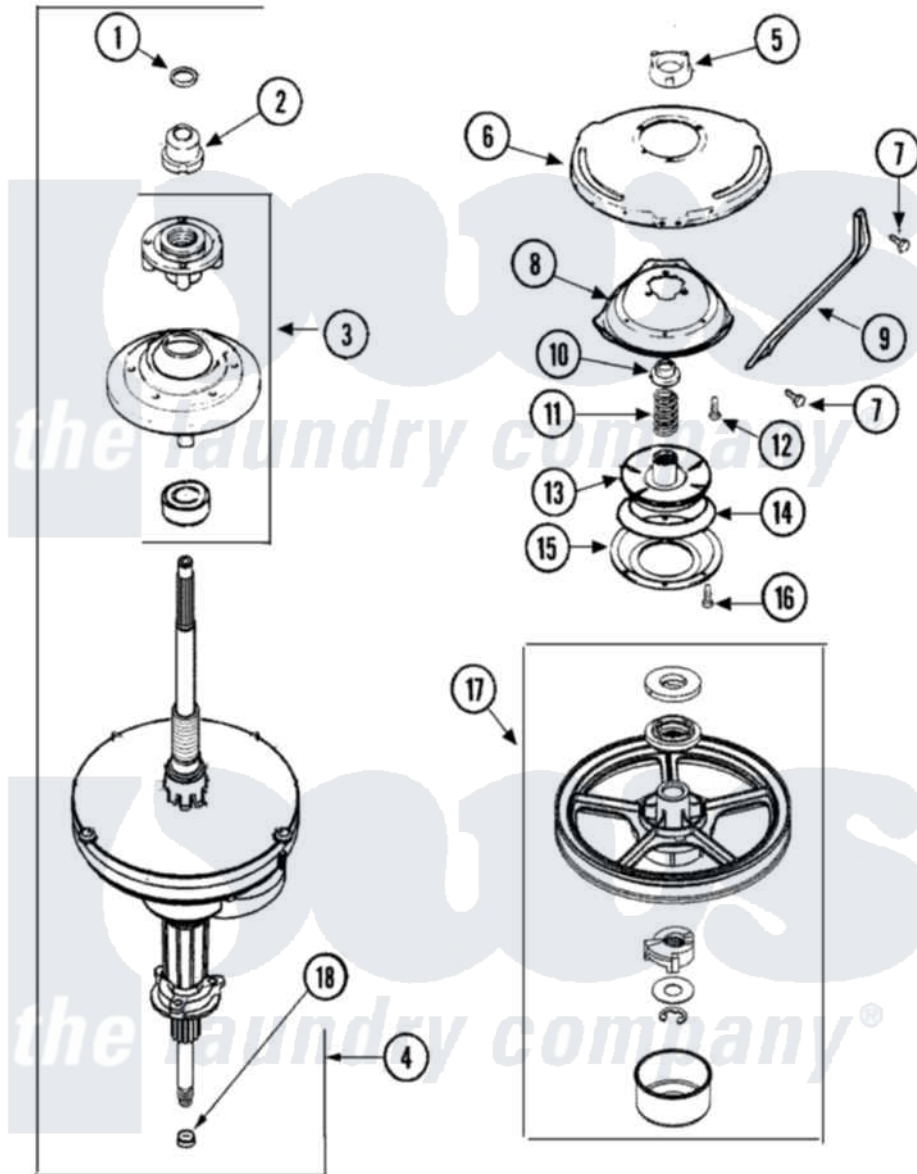

# Maytag PAVT454EWW 07 - TRANSMISSION (SERIES 22)

Maytag [Residential Maytag PAVT454EWW Washer Parts](#) Parts Diagram 07 - TRANSMISSION (SERIES 22)  
 Click on the part number to view part

Item	Original Part Number	Replaced By	Status	Part Description
1	<a href="#">25-7941</a>			"O" Ring, Agr Drive Shaft
2	21001533	<a href="#">35-5655-1</a>		Seal
3	21001868	<a href="#">W10219156</a>		Tub Seal
4	21001867	<a href="#">35-6615</a>		Ht Tran S
5	21001511	<a href="#">12001562</a>		Bearing Assembly
6	<a href="#">21001518</a>			Support, Tub
7	<a href="#">21001858</a>			Screw 5/16-18 x 1/2
8	<a href="#">21001163</a>			Housing, Suspension
9	<a href="#">21001532</a>			Brace, Tub
10	<a href="#">35-2017</a>			Retainer, Brake Spring
11	<a href="#">21001910</a>			Spring, Brake
12	<a href="#">21001509</a>			Screw, High Performance Plastic
13	21002010	<a href="#">35-6714</a>		Brake Roto
14	<a href="#">21002026</a>			Snubber
15	<a href="#">35-6918</a>			Stator, Brake
16	<a href="#">21001065</a>			Screw, No.10-24 x .50 Hxnibhd