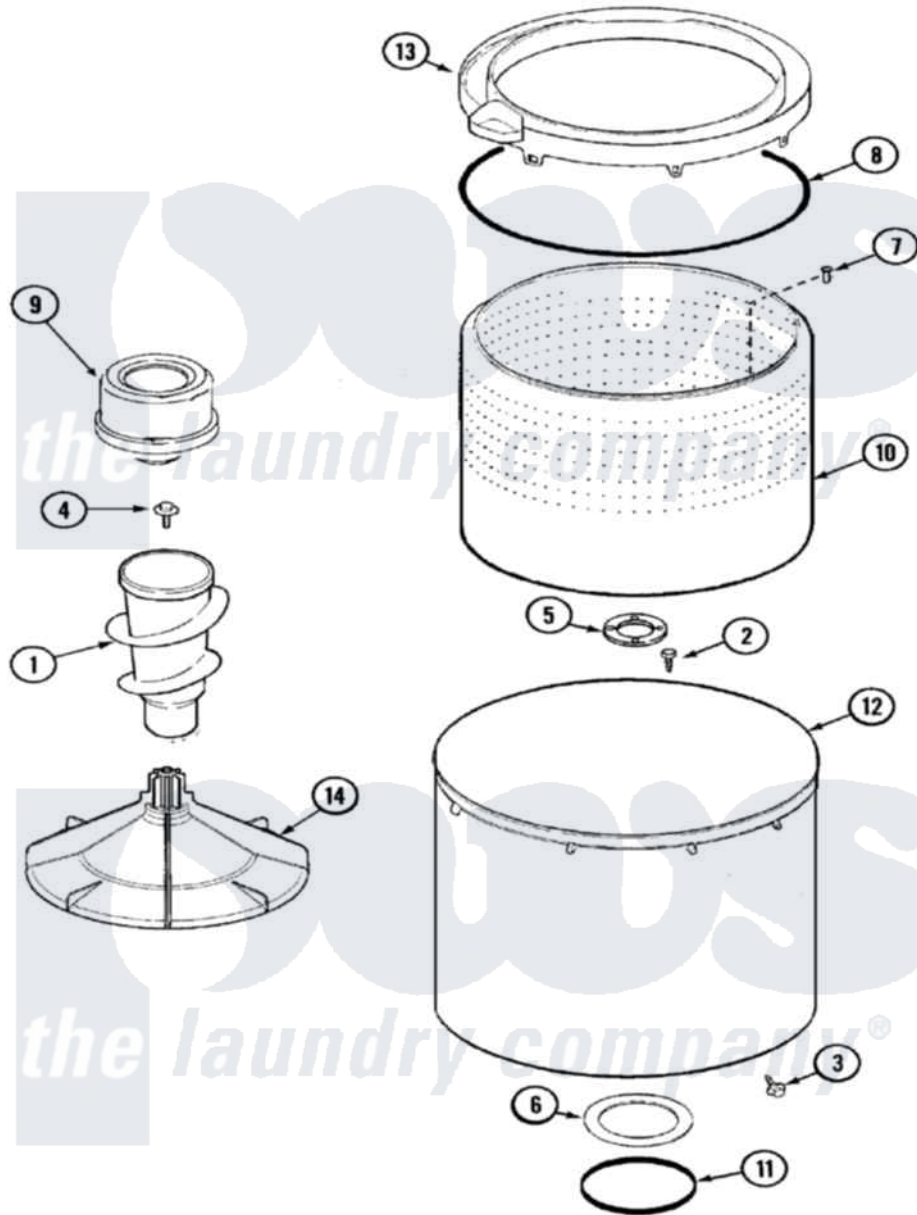

Maytag PAVT454EWW 08 - TUB

Maytag Residential Maytag PAVT454EWW Washer Parts Parts Diagram 08 - TUB
 Click on the part number to view part

Item	Original Part Number	Replaced By	Status	Part Description
1	21001878			Auger/Post Assembly
2	21001510	22002947		Bolt, Tub
3	25-7953	22002933		Screw
4	25-8004	W10309247		Screw
5	35-3685			Gasket, Basket To Centerpost
6	35-3686			Gasket, Tub To Housing
7	25-7967	3400504		Screw
8	35-2328			Seal, Tub Top
9	21001905			Dispenser, Fabric
10	21001529			Basket Assembly
11	35-2978			Seal, Tub/Housing
12	35-3700			Tub Assembly
13	21001531		Not Available	TOP, TUB (PLASTIC)
14	21001530			Base, Agitator