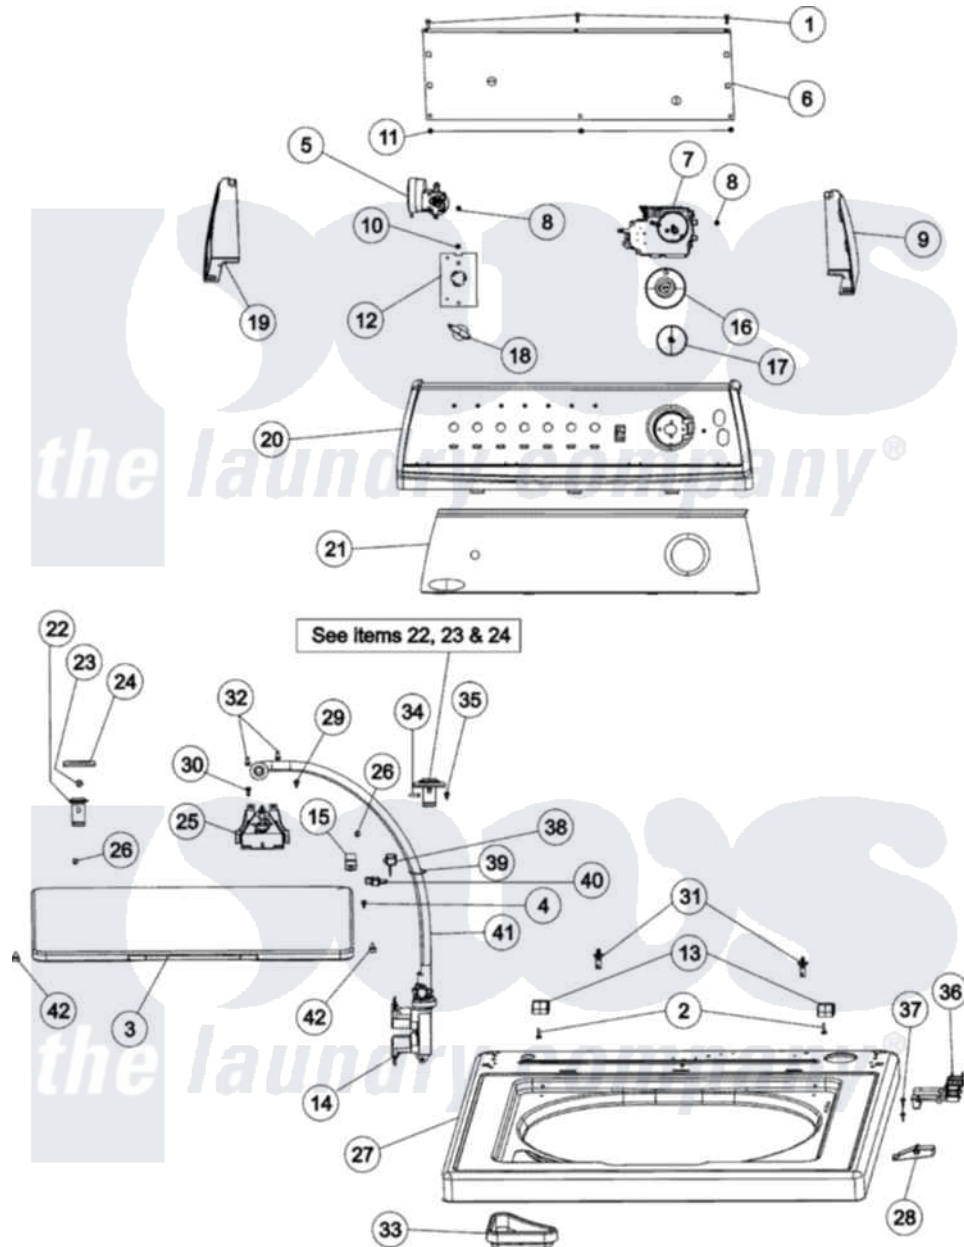

Maytag PAVT910AWW 03 - CONTROL PANEL & TOP

Maytag Residential Maytag PAVT910AWW Washer Parts Parts Diagram 03 - CONTROL PANEL & TOP
 Click on the part number to view part

Item	Original Part Number	Replaced By	Status	Part Description
1	21002224			Screw
2	25-7893			Screw
3	35-2026			Lid
4	31001721			Screw, Abno.8-18 x 3/8 Hxws
5	Y2201474			Switch, Pressure
6	21001527			Shield, Rear
7	21002056			Timer
8	25-3092	90767		Screw, 8A X 3/8 HeX Washer Head Tapping
9	21001547			Endcap, Panel
10	12002749			Hose, Flume Kit
"	31001721			Screw, Abno.8-18 x 3/8 Hxws
11	25-3092	90767		Screw, 8A X 3/8 HeX Washer Head Tapping
12	21002077			Shield, Control-1 Hole/Console
13	35-2044			Hinge, Lid
14	21001932			Valve, Water Inlet

15	21001148	12001187	Kit, Lid Switch Assembly
16	21002174		Timer Skirt
17	21001594	21001972	Knob, Timer
18	21002196		Knob-Selector
19	21001546		Endcap, Panel
20	21001965		Frame, Control Panel, Support
21	21002146		Facia
22	35-2846		Hinge, Cabinet Top
23	25-7732	681414	Screw, 10AB X 1/2
24	35-4128		Pad, Hinge
25	21001760		Flume Assembly / Water Diverter
26	25-7893		Screw
27	21001602		Top, Cabinet
28	21001134		Lever, Lid Switch
29	25-3092	90767	Screw, 8A X 3/8 HeX Washer Head Tapping
30	31001560		Washer, Roller
31	21001857		Clip, Plastic Snap-In
32	31001721		Screw, Abno.8-18 x 3/8 Hxws
33	21001597		Dispenser, Bleach
34	25-7438		Screw
35	31001721		Screw, Abno.8-18 x 3/8 Hxws
36	21001135		Housing, Lid Switch
37	21001136	3400872	Screw, 8-18 X 3/8
38	43-0057		Actuator, Door Switch
39	25-7430		Clip, Wiring Harness
40	35-2045		Pin, Hinge
41	12002749		Hose, Flume Kit
"	35-2378	12002749	Hose, Flume Kit
42	35-0581		Bumper, Door