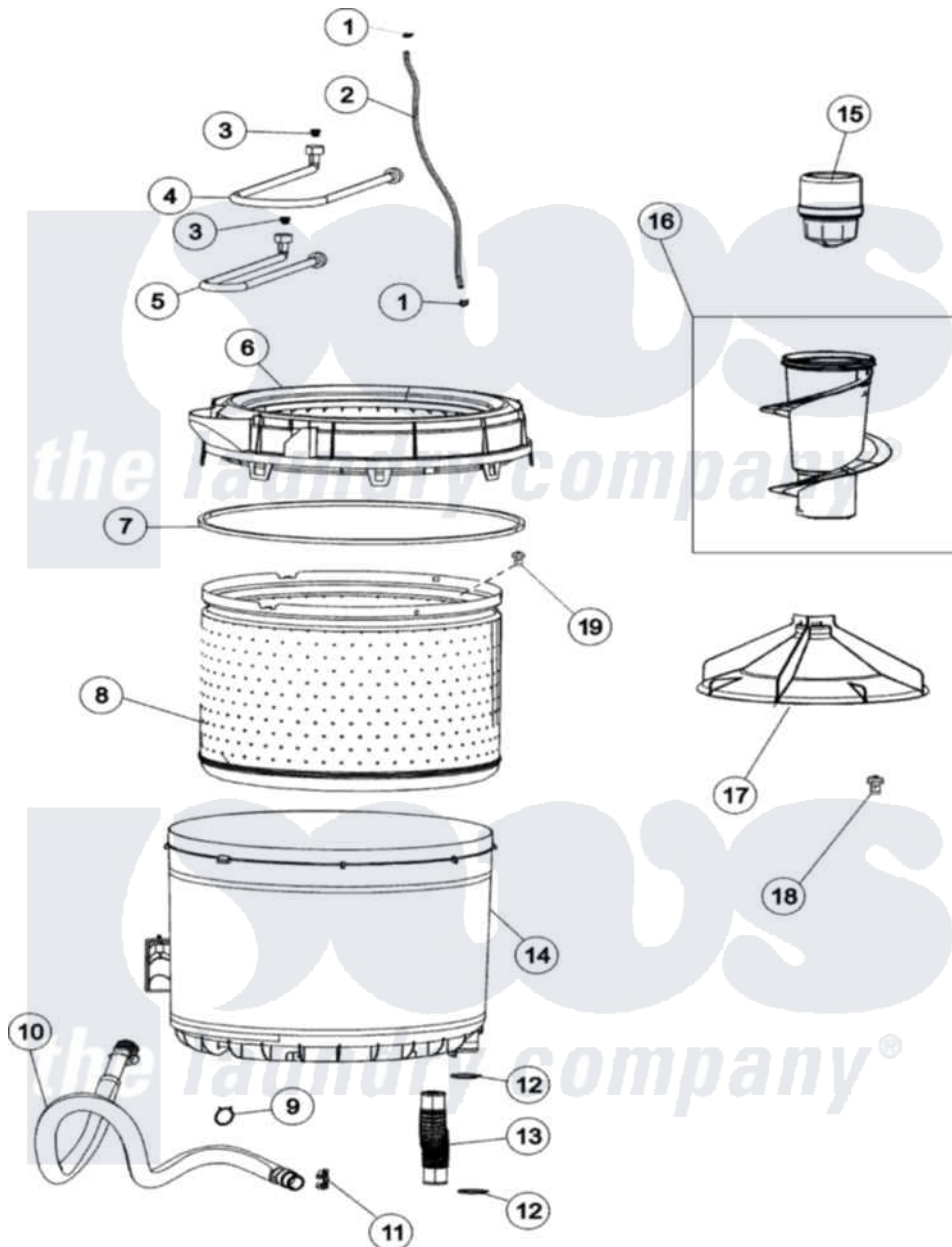

Maytag PAVT910AWW 04 - INNER - OUTER TUB

Maytag Residential Maytag PAVT910AWW Washer Parts Parts Diagram 04 - INNER - OUTER TUB
 Click on the part number to view part

Item	Original Part Number	Replaced By	Status	Part Description
1	25-7796	596669		Clamp, Manifold
2	21001749	21001748		Hose, Pressure Switch
3	22002960			Strainer, Washer Inlet
4	35-0874	76313		Hosefill
5	33-7891	89503		Hose-Inlet
6	21001531		Not Available	TOP, TUB (PLASTIC)
7	35-2328			Seal, Tub Top
8	21001529			Basket Assembly
9	21001875	285655		Clamp, Hose
10	21001872			Hose, Drain
11	22002765			Clip, Hose
12	25-6068	285655		Clamp, Hose
13	21001915			Hose, Tub To Pump
14	35-3700			Tub Assembly
15	21002006			Fabric Disp Assembly
16	21001521			Top, Agitator

17

[21001530](#)

Base, Agitator

18

25-8004

[W10309247](#)

Screw

19

25-7967

[3400504](#)

Screw