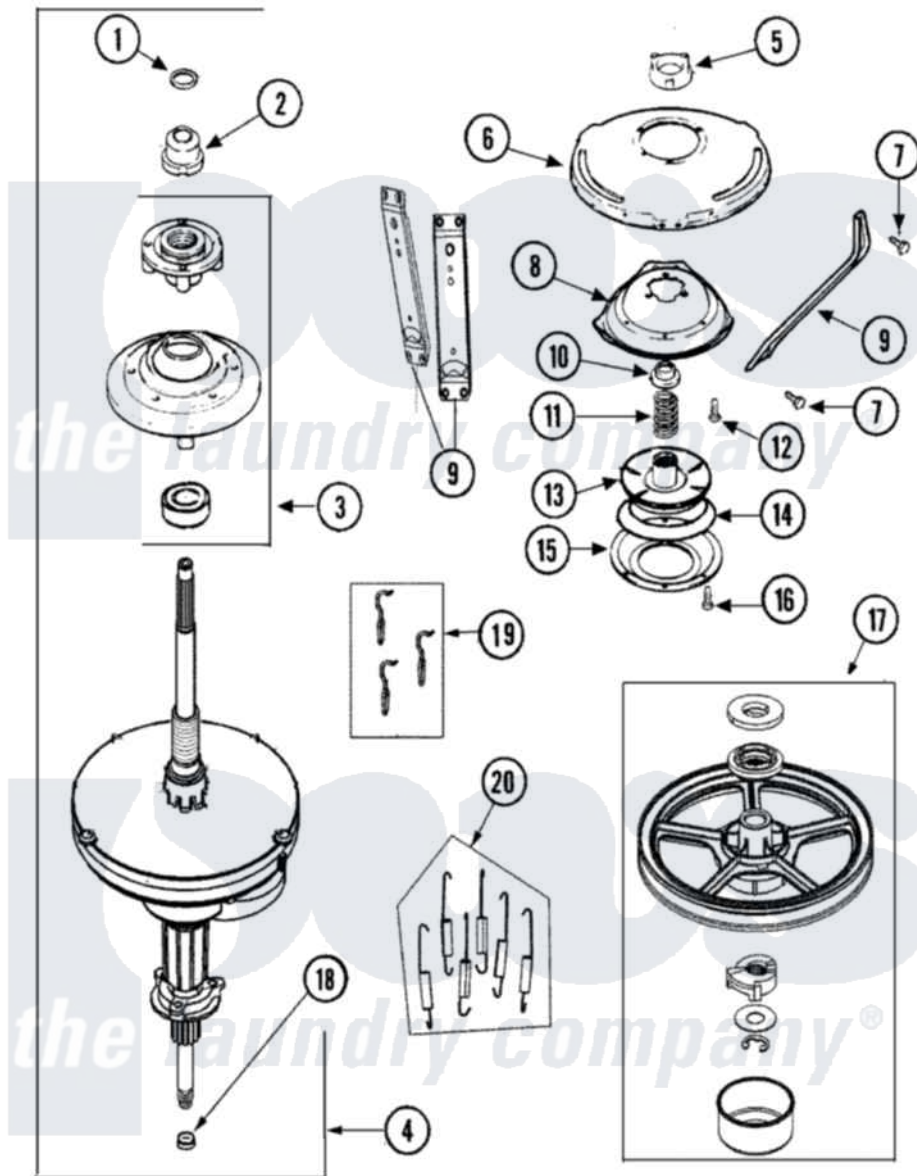

Maytag PAVT910AWW 06 - TRANSMISSION

Maytag Residential Maytag PAVT910AWW Washer Parts Parts Diagram 06 - TRANSMISSION
 Click on the part number to view part

Item	Original Part Number	Replaced By	Status	Part Description
1	25-7941			"O" Ring, Agtr Drive Shaft
2	21001533	35-5655-1		Seal
3	21001868	W10219156		Tub Seal
4	21001867	35-6615		Ht TranS S
5	21001511	12001562		Bearing Assembly
6	21001518			Support, Tub
7	21001858			Screw 5/16-18 x 1/2
8	21001163			Housing, Suspension
9	21001532			Brace, Tub
10	35-2017			Retainer, Brake Spring
11	21001910			Spring, Brake
12	21001509			Screw, High Performance Plastic
13	21002010	35-6714		Brake Roto
14	21002026			Snubber
15	35-6918			Stator, Brake
16	21001065			Screw, No.10-24 x .50 Hxnibhd

17	12002213		Thrust Bearing Kit
18	35-2010	207843	Lip Seal Repair Kit
19	21001166		Hook, Suspension Spring
20	21002065	12002773	Spring