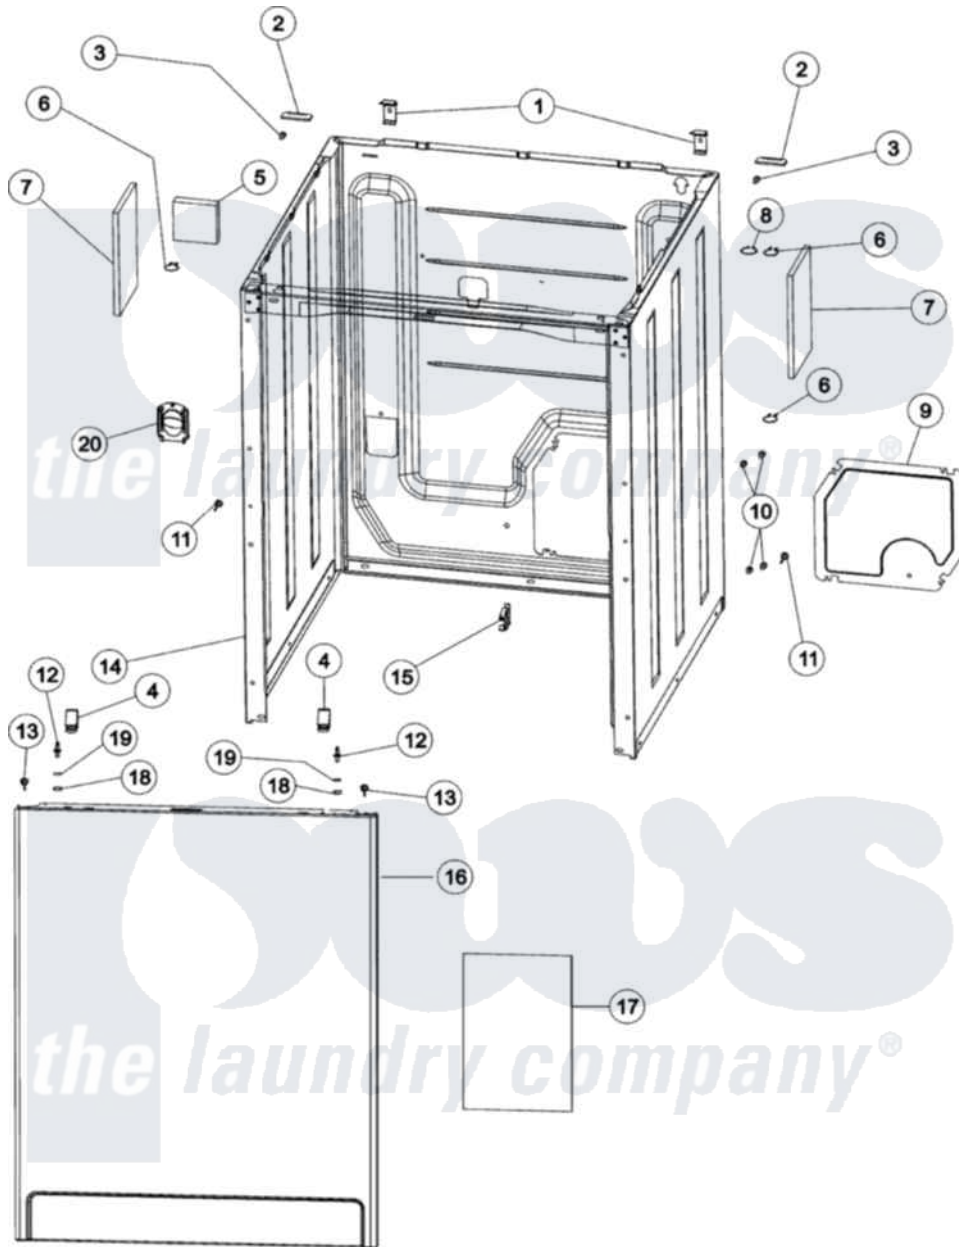

# Maytag PAVT915AWW 02 - CABINET & FRONT PANEL

Maytag Residential Maytag PAVT915AWW Washer Parts Parts Diagram 02 - CABINET & FRONT PANEL  
 Click on the part number to view part

Item	Original Part Number	Replaced By	Status	Part Description
1	<a href="#">35-2846</a>			Hinge, Cabinet Top
2	<a href="#">35-4128</a>			Pad, Hinge
3	25-7732	<a href="#">681414</a>		Screw, 10AB X 1/2
4	<a href="#">25-7220</a>			Clip, Cabinet Top
5	35-0706		Not Available	PAD, FOAM
6	31001320	<a href="#">16515</a>		Clip
7	<a href="#">21002011</a>			Pad, Cabinet
8	<a href="#">25-7430</a>			Clip, Wiring Harness
9	<a href="#">21001876</a>			Shield, Rear
10	25-7733	<a href="#">681414</a>		Screw, 10AB X 1/2
11	<a href="#">21001829</a>			Post, Locating
12	<a href="#">53-0643</a>			Pin, Locator
"	<a href="#">21001874</a>			Outlet, Drain Hose
13	25-7732	<a href="#">681414</a>		Screw, 10AB X 1/2
14	<a href="#">21001871</a>			Cabinet
15	<a href="#">22002765</a>			Clip, Hose

16	<a href="#">35-2084</a>	Panel, Front	
17	<a href="#">21001281</a>	Damper, Sound Pad	
18	25-0224	<a href="#">3400029</a>	Nut, Adapter Plate
19	<a href="#">35-4129</a>	Bumper, Cabinet	
20	<a href="#">21001874</a>	Outlet, Drain Hose	