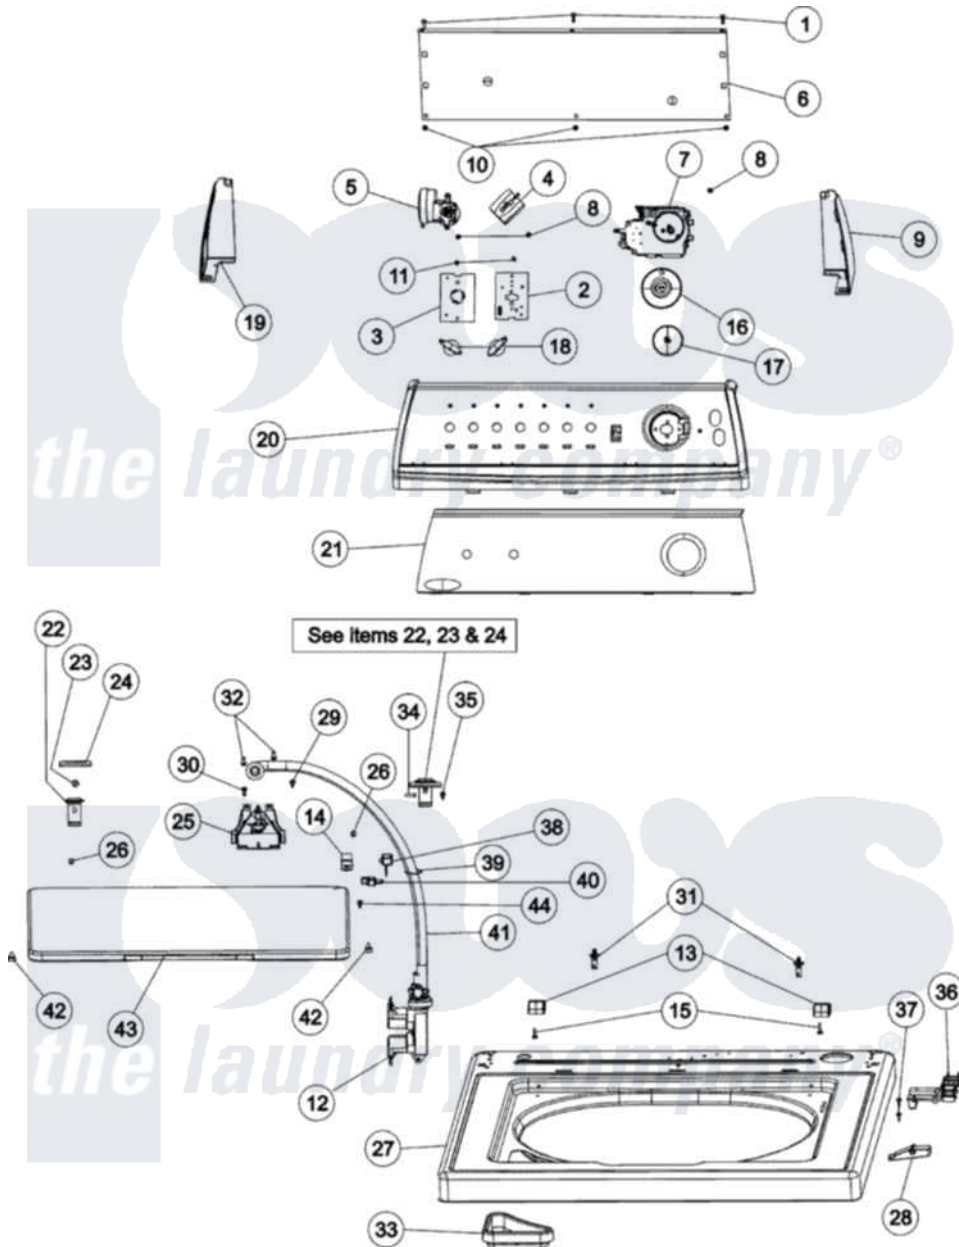

# Maytag PAVT915AWW 03 - CONTROL PANEL & TOP

Maytag [Residential Maytag PAVT915AWW Washer Parts](#) Parts Diagram 03 - CONTROL PANEL & TOP  
 Click on the part number to view part

Item	Original Part Number	Replaced By	Status	Part Description
1	<a href="#">21002224</a>			Screw
2	<a href="#">25-7893</a>			Screw
3	<a href="#">21002077</a>			Shield, Control-1 Hole/Console
4	<a href="#">21001139</a>			Switch, Water Temp. 3 Position
5	<a href="#">Y2201474</a>			Switch, Pressure
6	<a href="#">21001517</a>			Shield, Control
7	<a href="#">21002102</a>			Timer, Washer
8	25-3092	<a href="#">90767</a>		Screw, 8A X 3/8 HeX Washer Head Tapping
9	<a href="#">21001547</a>			Endcap, Panel
10	<a href="#">31001721</a>			Screw, Abno.8-18 x 3/8 Hxws
11	25-3092	<a href="#">90767</a>		Screw, 8A X 3/8 HeX Washer Head Tapping
12	<a href="#">21001932</a>			Valve, Water Inlet
13	<a href="#">35-2044</a>			Hinge, Lid
14	21001148	<a href="#">12001187</a>		Kit, Lid Switch Assembly