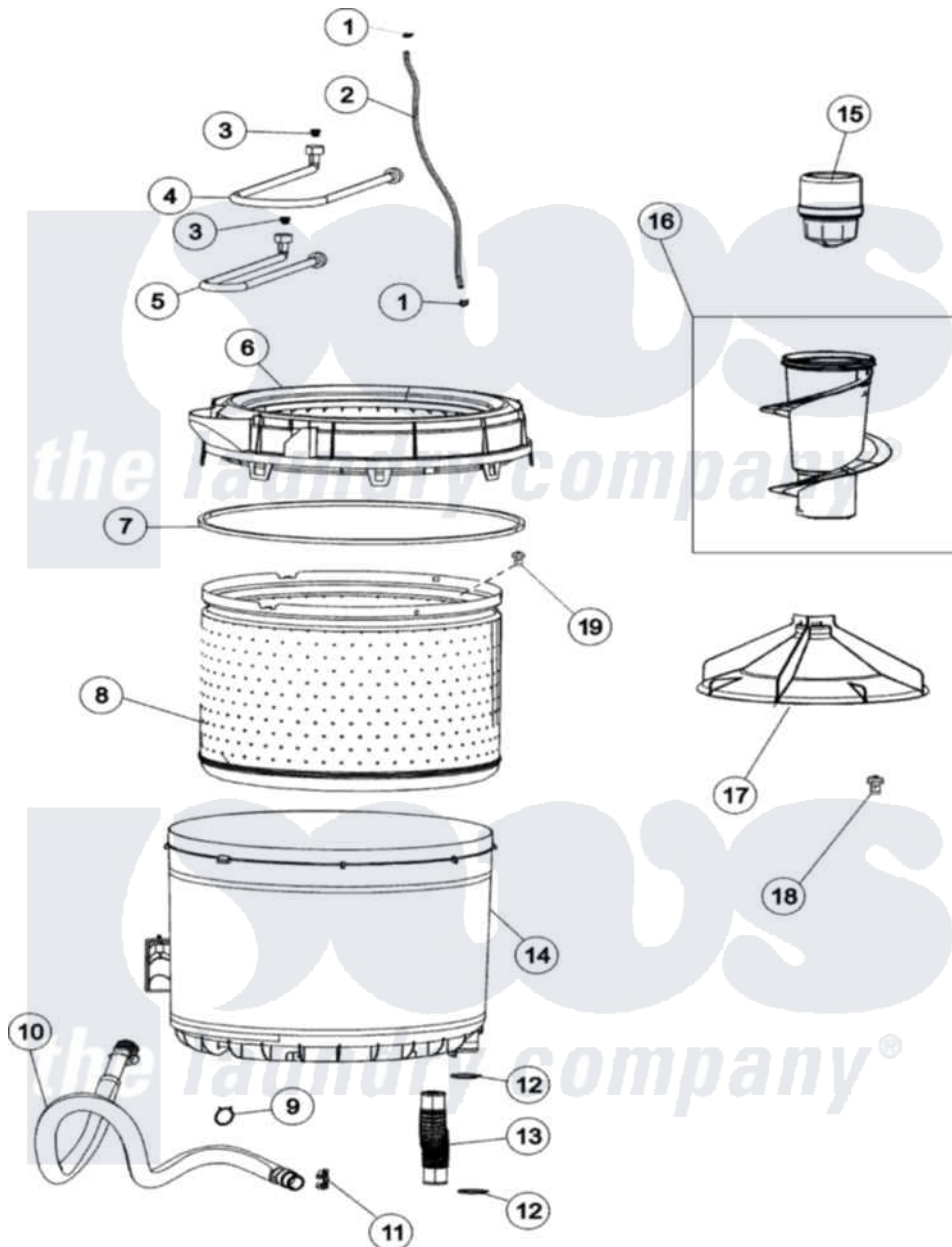

Maytag PAVT915AWW 04 - INNER - OUTER TUB

Maytag Residential Maytag PAVT915AWW Washer Parts Parts Diagram 04 - INNER - OUTER TUB
 Click on the part number to view part

Item	Original Part Number	Replaced By	Status	Part Description
1	25-7796	596669		Clamp, Manifold
2	21001749	21001748		Hose, Pressure Switch
3	22002960			Strainer, Washer Inlet
4	35-0874	76313		Hosefill
5	33-7891	89503		Hose-Inlet
6	21001531		Not Available	TOP, TUB (PLASTIC)
7	35-2328			Seal, Tub Top
8	21001529			Basket Assembly
9	21001875	285655		Clamp, Hose
10	21001872			Hose, Drain
11	22002765			Clip, Hose
12	25-6068	285655		Clamp, Hose
13	21001915			Hose, Tub To Pump
14	35-3700			Tub Assembly
15	21002006			Fabric Disp Assembly
16	21001521			Top, Agitator

17

[21001530](#)

Base, Agitator

18

25-8004

[W10309247](#)

Screw

19

25-7967

[3400504](#)

Screw