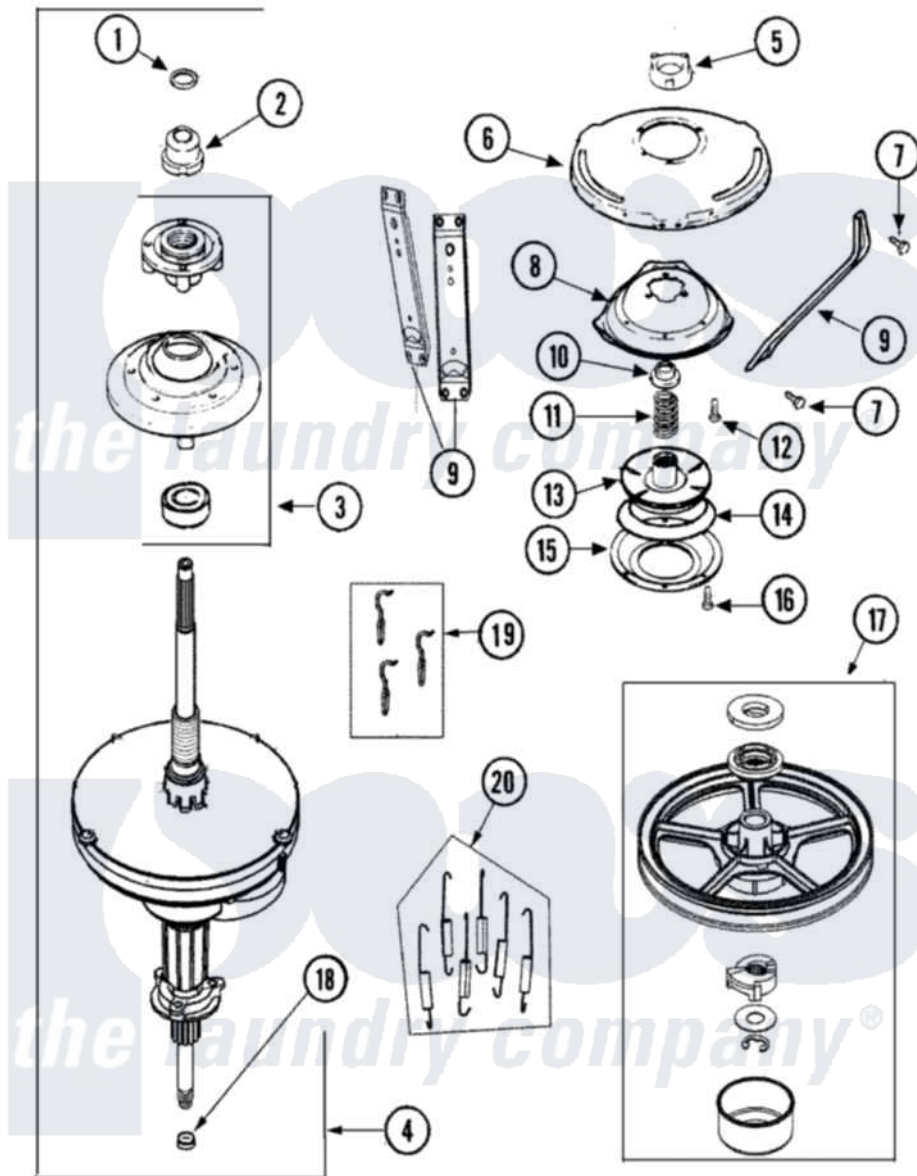

Maytag PAVT915AWW 06 - TRANSMISSION

Maytag Residential Maytag PAVT915AWW Washer Parts Parts Diagram 06 - TRANSMISSION
 Click on the part number to view part

Item	Original Part Number	Replaced By	Status	Part Description
1	25-7941			"O" Ring, Agr Drive Shaft
2	21001533	35-5655-1		Seal
3	21001868	W10219156		Tub Seal
4	21001867	35-6615		Ht TranS S
5	21001511	12001562		Bearing Assembly
6	21001518			Support, Tub
7	21001858			Screw 5/16-18 x 1/2
8	21001163			Housing, Suspension
9	21001532			Brace, Tub
10	35-2017			Retainer, Brake Spring
11	21001910			Spring, Brake
12	21001509			Screw, High Performance Plastic
13	21002010	35-6714		Brake Roto
14	21002026			Snubber
15	35-6918			Stator, Brake
16	21001065			Screw, No.10-24 x .50 Hxnibhd

17	12002213		Thrust Bearing Kit
18	35-2010	207843	Lip Seal Repair Kit
19	21001166		Hook, Suspension Spring
20	21002065	12002773	Spring