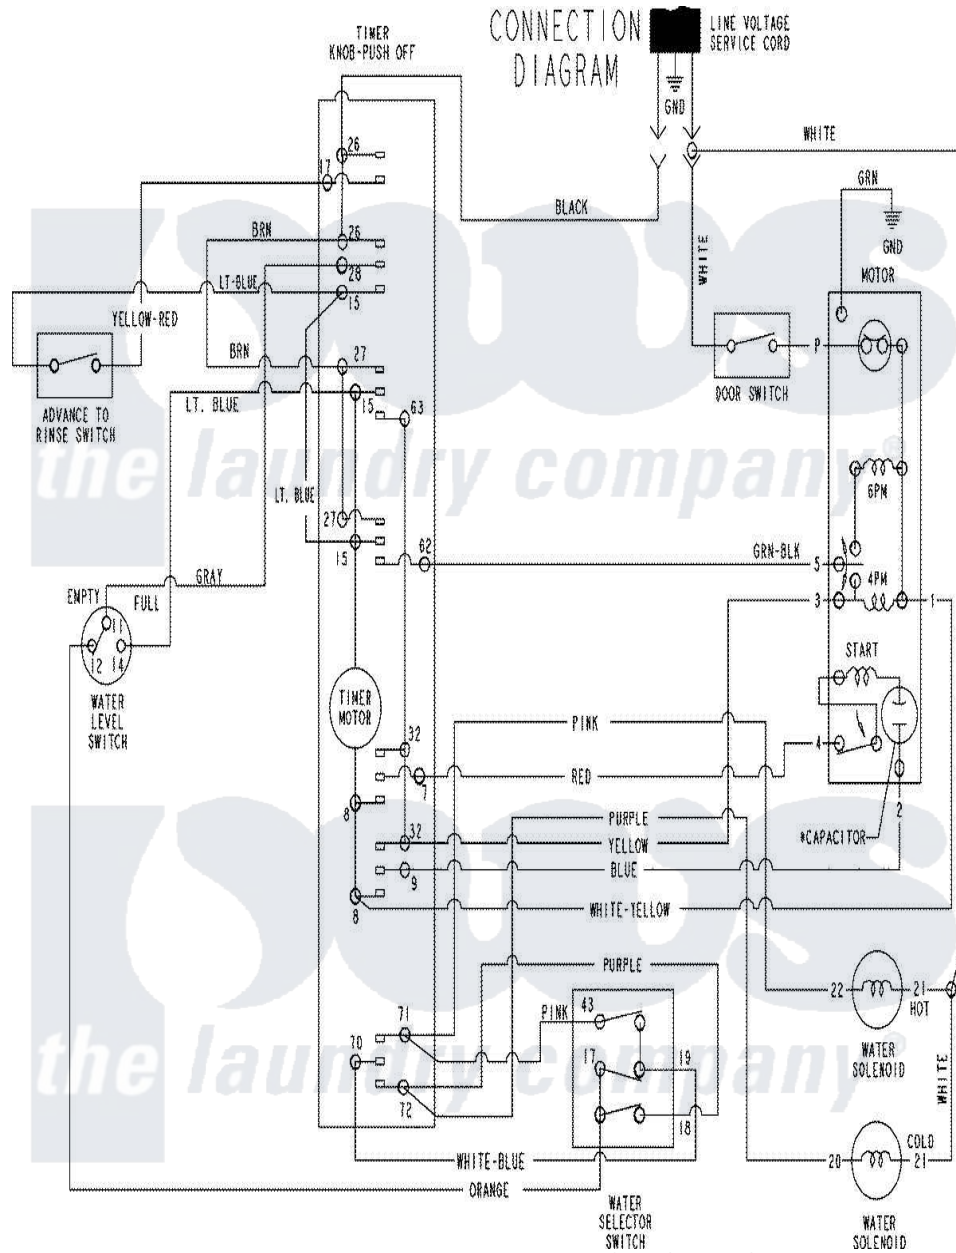

Maytag PAVT920AWW 07 - WIRING INFORMATION

Maytag Residential Maytag PAVT920AWW Washer Parts Parts Diagram 07 - WIRING INFORMATION
 Click on the part number to view part

| Item | Original Part Number | Replaced By | Status | Part Description |
|------|----------------------|-------------|---------------|--------------------|
| NI | 15003779 | | Not Available | WIRING INFORMATION |