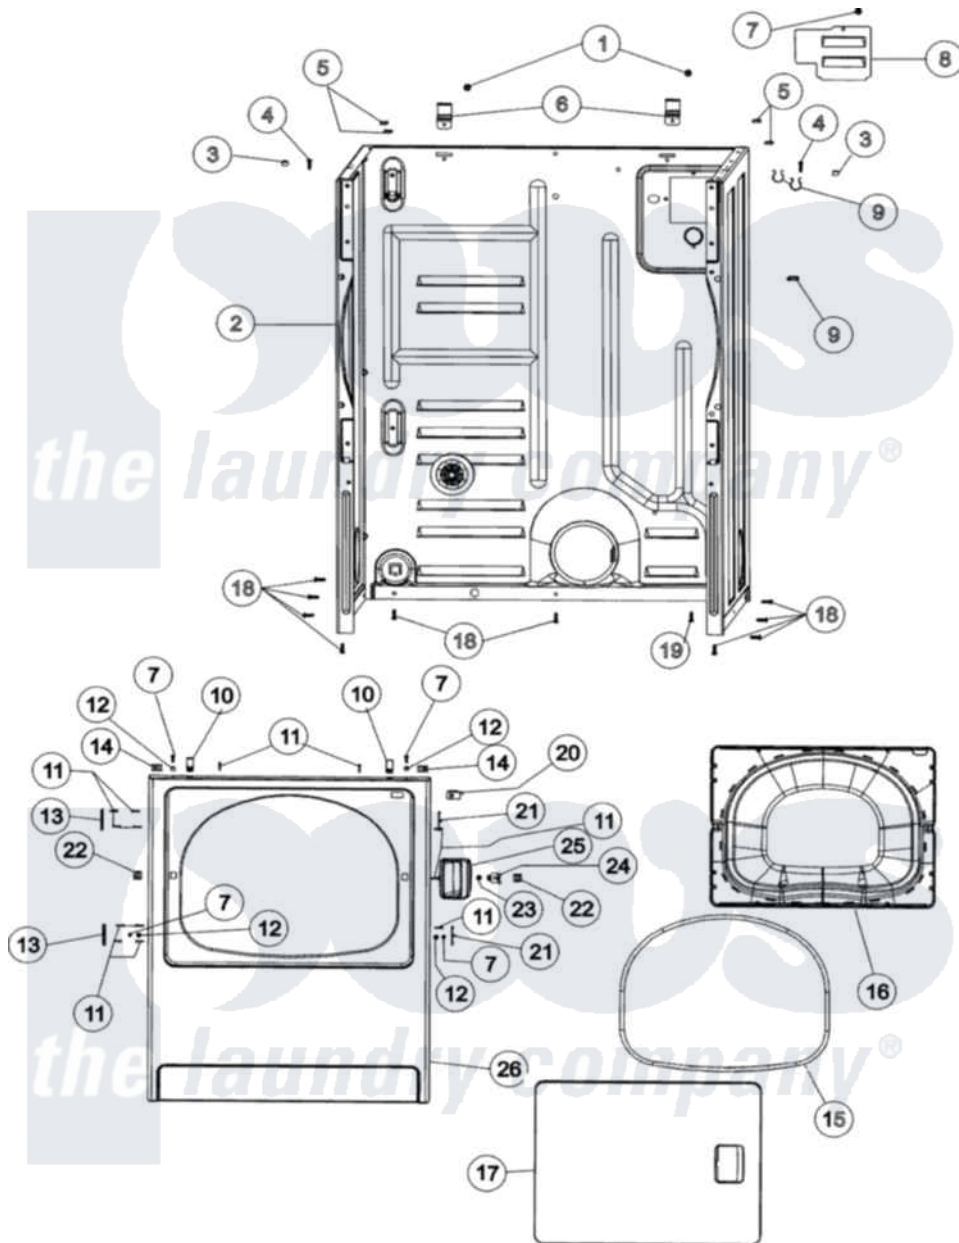

# Maytag PDET910AYW 02 - CABINET & FRONT PANEL

Maytag Residential Maytag PDET910AYW Dryer Parts Parts Diagram 02 - CABINET & FRONT PANEL  
 Click on the part number to view part

| Item | Original Part Number     | Replaced By              | Status | Part Description            |
|------|--------------------------|--------------------------|--------|-----------------------------|
| 1    | <a href="#">503688</a>   |                          |        | Screw, 10B-16 X .34 I       |
| 2    | 37001155                 | <a href="#">37001284</a> |        | Cabinet As Pack             |
| 3    | <a href="#">505187</a>   |                          |        | Locator, Panel              |
| 4    | 32671                    | <a href="#">Y014874</a>  |        | Screw, Idler Arm And Sleeve |
| 5    | <a href="#">Y56128</a>   |                          |        | Pad, Bumper                 |
| 6    | <a href="#">500003</a>   |                          |        | Hinge, Top                  |
| 7    | 32671                    | <a href="#">Y014874</a>  |        | Screw, Idler Arm And Sleeve |
| 8    | <a href="#">503293</a>   |                          |        | Plate, Access Cover         |
| 9    | <a href="#">504034</a>   |                          |        | Clip, Wire                  |
| 10   | <a href="#">25-7220</a>  |                          |        | Clip, Cabinet Top           |
| 11   | <a href="#">37001030</a> |                          |        | Screw, No.8ab-16 x 3/4 Fh   |
| 12   | <a href="#">505187</a>   |                          |        | Locator, Panel              |
| 13   | <a href="#">Y503676</a>  |                          |        | Hinge, Door And Top         |
| 14   | 213280                   | <a href="#">204439</a>   |        | Screw And Fstner Assembly   |
| 15   | 504005                   | <a href="#">511056</a>   |        | Seal Front Panel            |
| 16   | <a href="#">37001028</a> |                          |        | Seal And Liner, Assembly    |