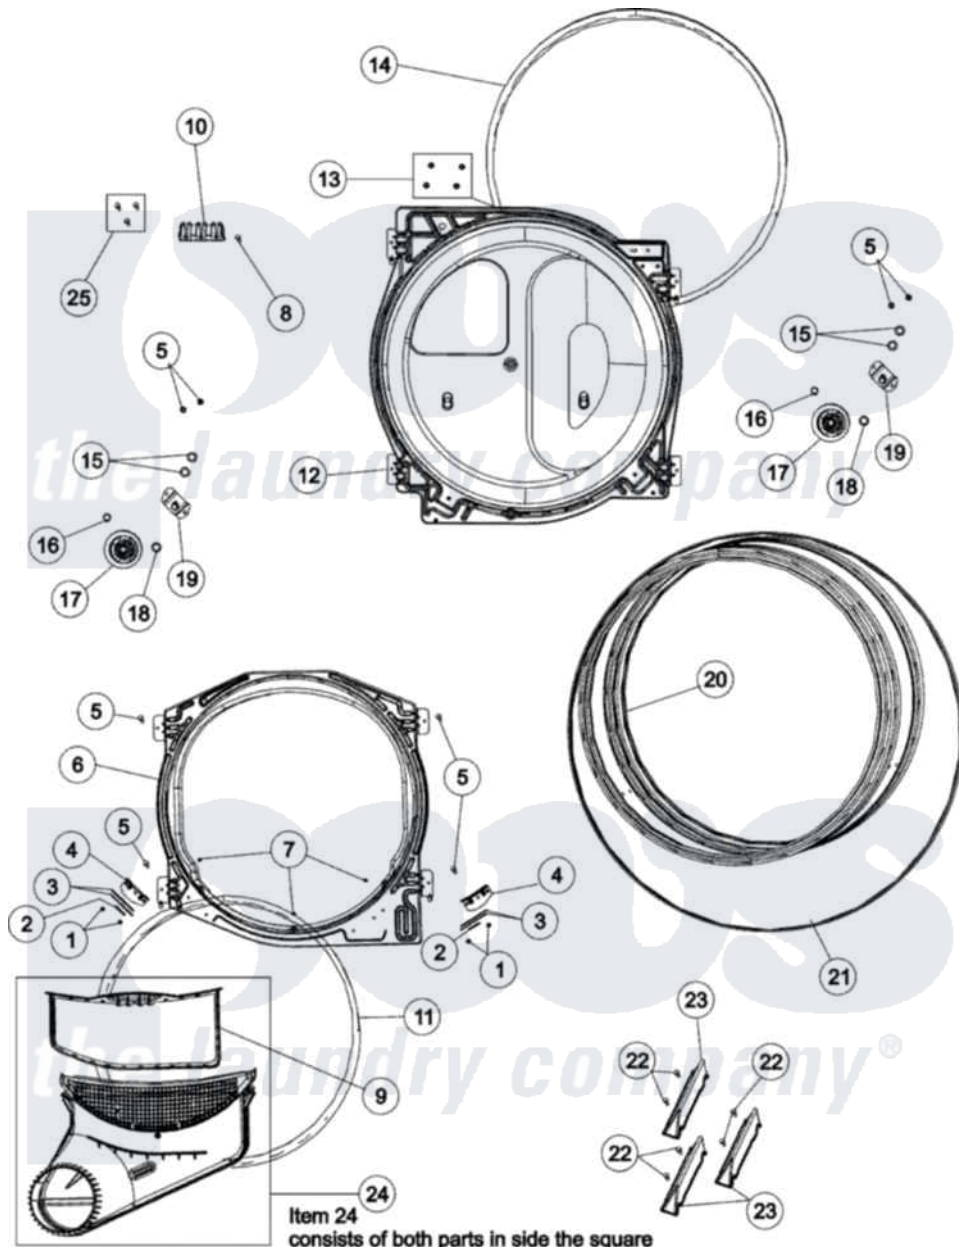

# Maytag PDET910AYW 05 - TUMBLER

Maytag [Residential Maytag PDET910AYW Dryer Parts](#) Parts Diagram 05 - TUMBLER  
 Click on the part number to view part

Item	Original Part Number	Replaced By	Status	Part Description
1	37001031	<a href="#">3370225</a>		Screw
2	500121	<a href="#">510189</a>		Pad Felt
3	40116501	<a href="#">37001298</a>		Glide- Dry
4	<a href="#">37001036</a>			Bracket, Cylinder Glide
5	503661	<a href="#">27001200</a>		Screw
6	<a href="#">503756W</a>			Assembly, Blkhd Front CO
7	<a href="#">37001030</a>			Screw, No.8ab-16 x 3/4 Fh
8	<a href="#">501285</a>			Screw, No.12 X 9/16-Pla
9	<a href="#">37001142</a>			Filter, Lint
10	<a href="#">61923</a>			Block, Terminal
11	<a href="#">37001132</a>			Seal, Cylinder
12	504801W	<a href="#">502614WP</a>		Bulkhead, Rear
13	<a href="#">503688</a>			Screw, 10B-16 X .34 I
14	<a href="#">37001132</a>			Seal, Cylinder
15	<a href="#">52549</a>			Washer, 501 ID X3/4 Odx
16	<a href="#">23748</a>			Ring, Retaining

17	<a href="#">37001042</a>		Assembly, Cylinder Roller
18	<a href="#">Y504082</a>		Washer, Wave
19	<a href="#">40113601</a>		Assembly, Roller Brkt
20	504467W	<a href="#">504467WP</a>	Cylinder Assembly
21	<a href="#">40111201</a>		Belt, Cylinder
22	<a href="#">Y62588</a>		Screw, 10BT-12 X 1 Tap
23	37001125	<a href="#">12002559</a>	Baffle Kit
24	<a href="#">37001141</a>		Air Duct Assembly
25	<a href="#">37001300</a>		Screw Package, Terminal Block