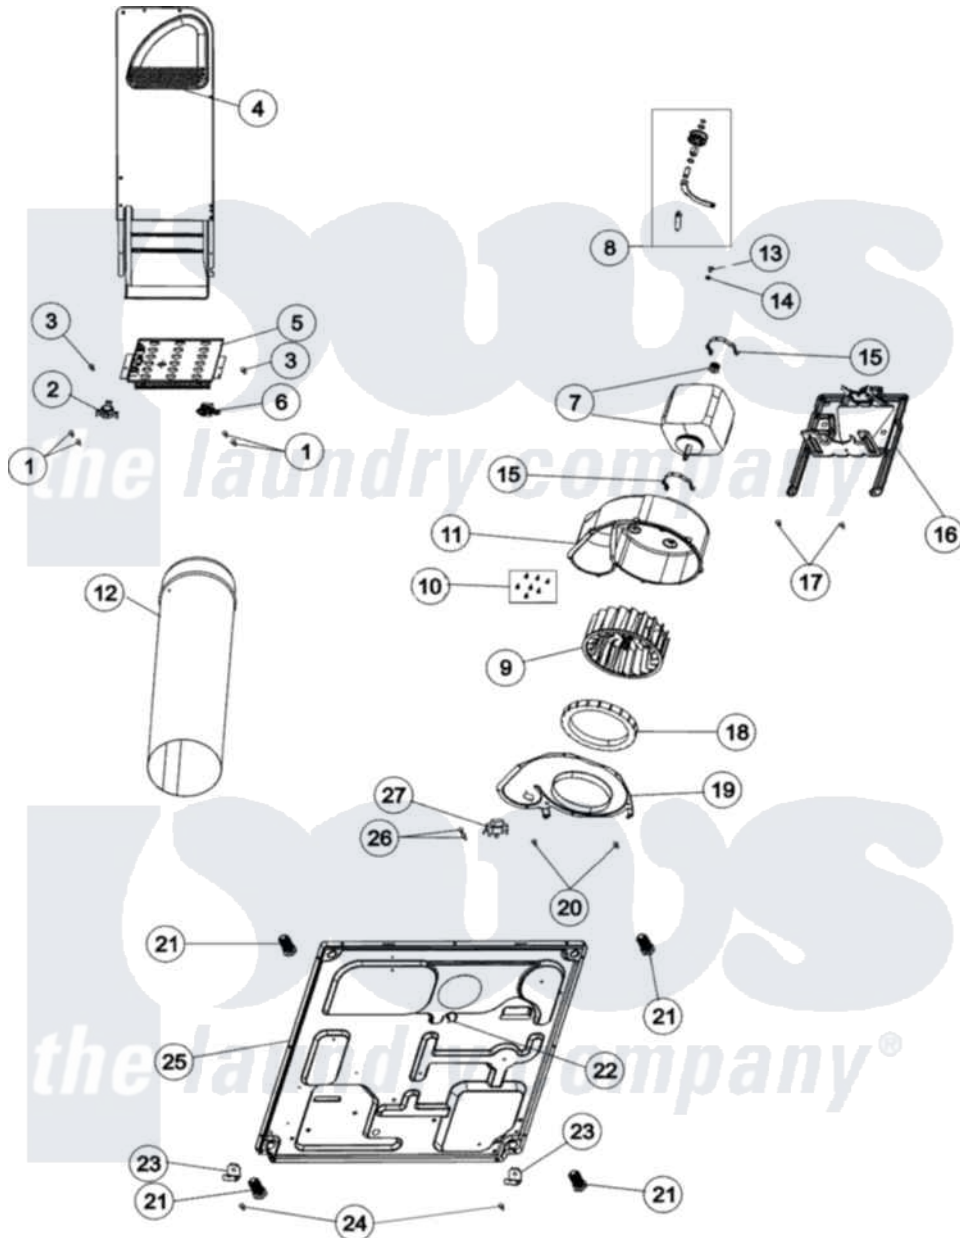

# Maytag PDET910AZW 01 - BASE, HEATER & MOTOR

Maytag Residential Maytag PDET910AZW Dryer Parts Parts Diagram 01 - BASE, HEATER & MOTOR  
 Click on the part number to view part

Item	Original Part Number	Replaced By	Status	Part Description
1	23222	<a href="#">3177991</a>		Screw
2	Y62641	<a href="#">W10116735</a>		Thermistor-Fix
3	<a href="#">503688</a>			Screw, 10B-16 X .34 I
4	<a href="#">503605</a>			Assembly, Heater Duct
5	<a href="#">Y503978</a>			Assembly, Heater Kit
6	<a href="#">40113801</a>			Fuse, Thermal
7	<a href="#">2200376</a>			Motor
8	<a href="#">37001287</a>			Assembly, Idler Lever/Shaft/Pulley
9	56000	<a href="#">510139P</a>		Assembly Blower Fan Package
10	<a href="#">31260</a>			Screw, No.8 X 3/8 Ind H
11	<a href="#">56020</a>			Housing, Blower
12	<a href="#">505518</a>			Duct, Exhaust
13	<a href="#">500824</a>			Screw, 1/4-20 Unc Hex
14	<a href="#">27001225</a>			Nut, Jam Mid Lock 1/4-20
15	V58017	<a href="#">660658</a>		Clamp, Motor Mounting

15	<a href="#">130047</a>	<a href="#">000000</a>	343481 685441
16	<a href="#">503613</a>		Mount, Motor
17	<a href="#">27001200</a>		Screw
18	<a href="#">37001119</a>		Seal, Blower Housing
19	500078	<a href="#">511969P</a>	Kit Blower Housing And Cover
20	<a href="#">503688</a>		Screw, 10B-16 X .34 I
21	<a href="#">Y500101</a>		Leg, Leveling
22	<a href="#">504034</a>		Clip, Wire
23	<a href="#">37001145</a>		Clip, Front Panel
24	<a href="#">27001200</a>		Screw
25	<a href="#">37001156</a>		Dryer Base
26	501086	<a href="#">90767</a>	Screw, 8A X 3/8 HeX Washer Head Tapping
27	<a href="#">37001136</a>		Thermostat, Cycling 146F