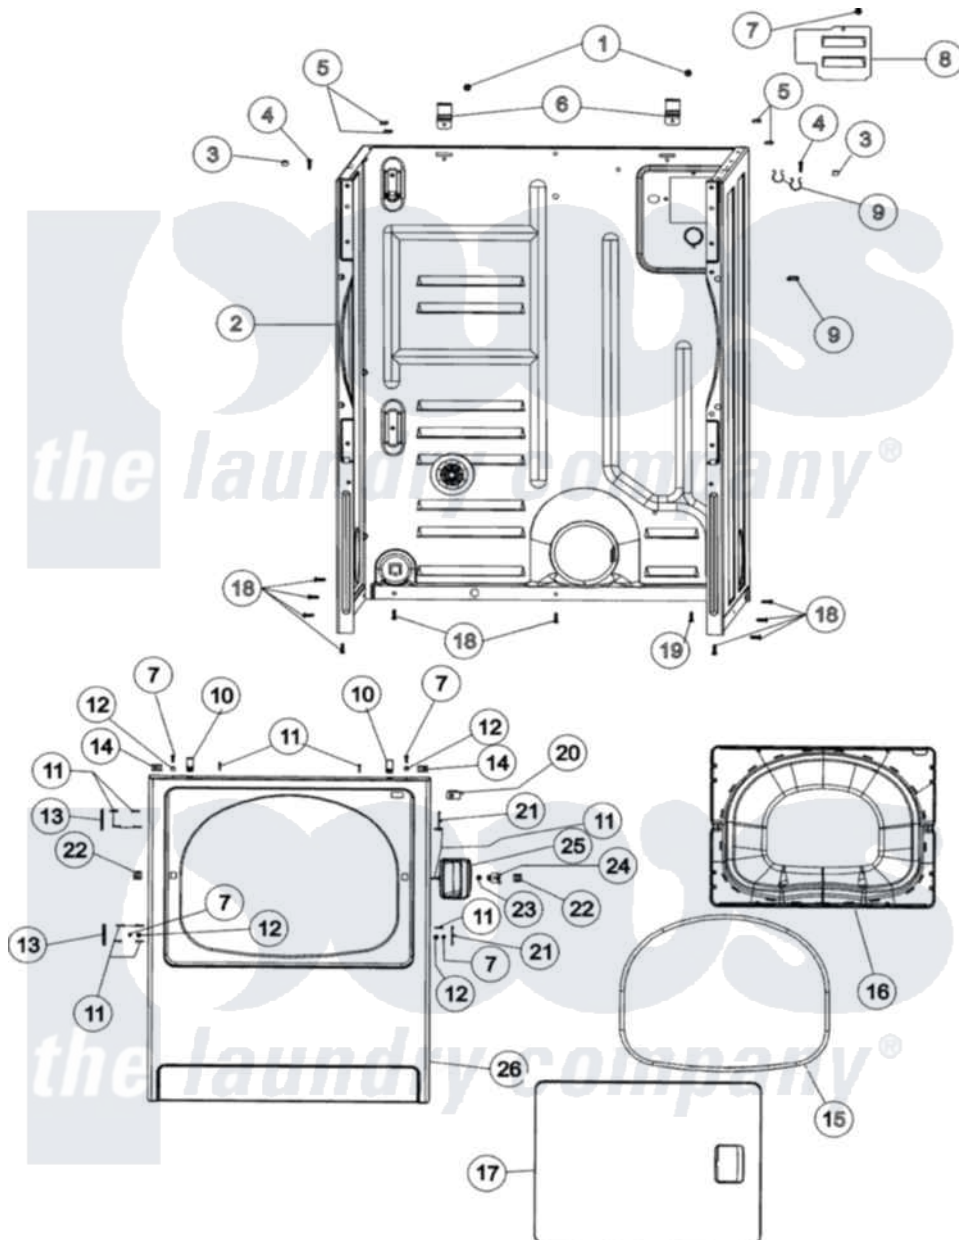

Maytag PDET910AZW 02 - CABINET & FRONT PANEL

Maytag Residential Maytag PDET910AZW Dryer Parts Parts Diagram 02 - CABINET & FRONT PANEL
 Click on the part number to view part

| Item | Original Part Number | Replaced By | Status | Part Description |
|------|--------------------------|--------------------------|--------|-----------------------------|
| 1 | 503688 | | | Screw, 10B-16 X .34 I |
| 2 | 37001155 | 37001284 | | Cabinet As Pack |
| 3 | 505187 | | | Locator, Panel |
| 4 | 32671 | Y014874 | | Screw, Idler Arm And Sleeve |
| 5 | Y56128 | | | Pad, Bumper |
| 6 | 500003 | | | Hinge, Top |
| 7 | 32671 | Y014874 | | Screw, Idler Arm And Sleeve |
| 8 | 503293 | | | Plate, Access Cover |
| 9 | 504034 | | | Clip, Wire |
| 10 | 25-7220 | | | Clip, Cabinet Top |
| 11 | 37001030 | | | Screw, No.8ab-16 x 3/4 Fh |
| 12 | 505187 | | | Locator, Panel |
| 13 | Y503676 | | | Hinge, Door And Top |
| 14 | 213280 | 204439 | | Screw And Fstner Assembly |
| 15 | 504005 | 511056 | | Seal Front Panel |
| 16 | 37001028 | | | Seal And Liner, Assembly |

| | | | |
|----|--------------------------|---------------------------|------------------------|
| 17 | 37001029 | | Door, Dryer |
| 18 | 27001200 | | Screw |
| 19 | 20530 | | Screw, 10-24 x 3/8 Hex |
| 20 | Y504570 | W10169313 | Switch-Dor |
| 21 | 503126 | | Plug, Hinge Hole |
| 22 | 54660 | LA-1003 | Door Catch Kit |
| 23 | 500039 | 510181 | Strike Doormetal |
| 24 | 40116201 | | Bracket, Door Strike |
| 25 | 33001241 | | Handle, Door |
| 26 | 37001154 | | Front Panel - White |