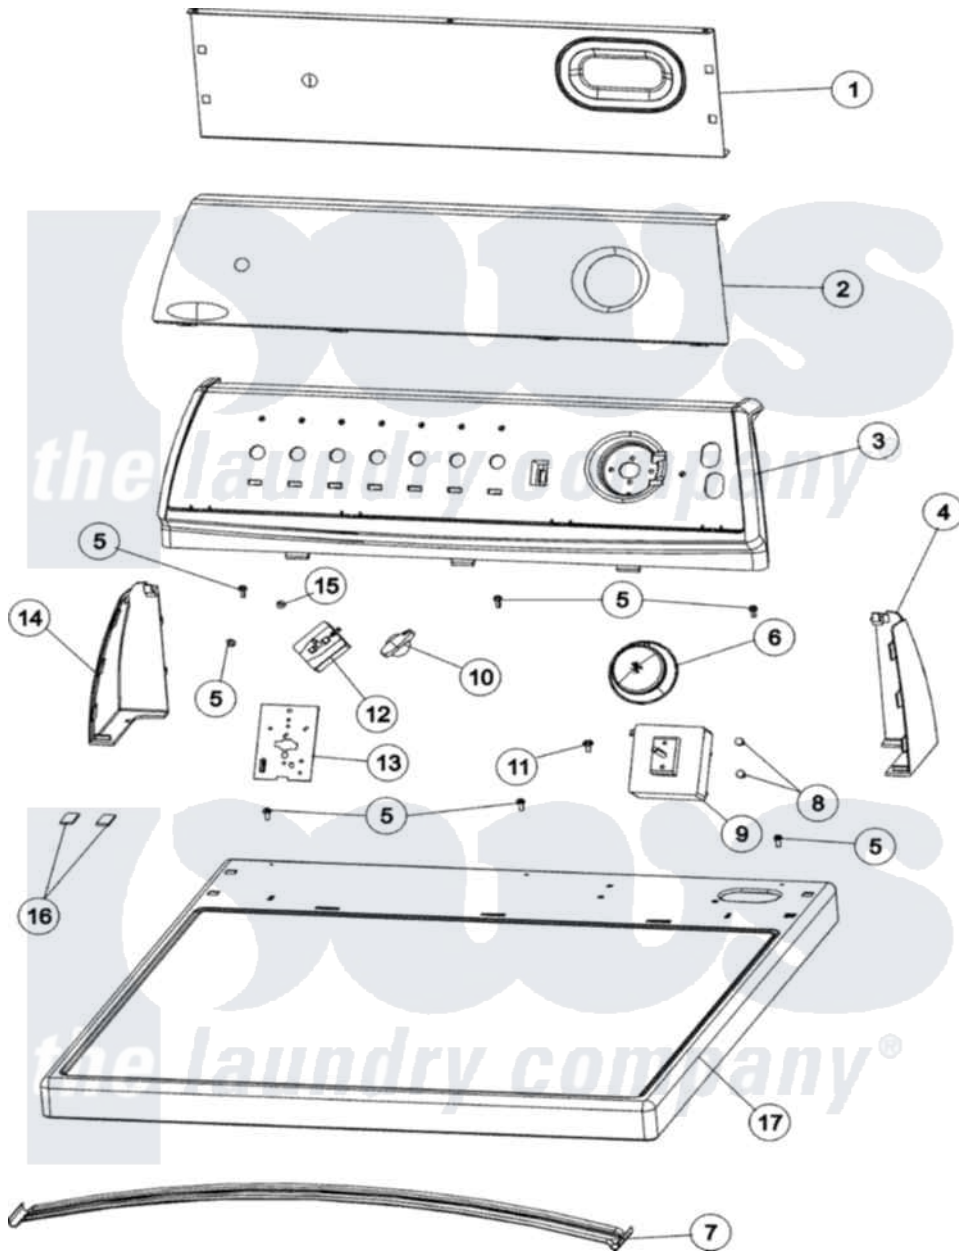

Maytag PDET910AZW 03 - CONTROL PANEL & TOP

Maytag [Residential Maytag PDET910AZW Dryer Parts](#) Parts Diagram 03 - CONTROL PANEL & TOP
 Click on the part number to view part

| Item | Original Part Number | Replaced By | Status | Part Description |
|------|--------------------------|-------------------------|---------------|---|
| 1 | 37001233 | | | Shield, Backguard |
| 2 | 37001217 | | | Facia |
| 3 | 21001552 | | | Frame , Control Panel |
| 4 | 21001547 | | | Endcap, Panel |
| 5 | 501086 | 90767 | | Screw, 8A X 3/8 HeX Washer Head Tapping |
| 6 | 37001184 | | | Timer Knob And Skirt Assembly |
| 7 | 56486 | | Not Available | BRACE, TOP |
| 8 | 37001031 | 3370225 | | Screw |
| 9 | 53-1639 | | | Buzzer Assembly |
| " | 37001240 | | | Timer - Dryer |
| 10 | 21002196 | | | Knob-Selector |
| 11 | 503688 | | | Screw, 10B-16 X .34 I |
| 12 | 31001190 | | | Switch, Two Position Rotary |
| 13 | 21001517 | | | Shield, Control |
| 14 | 21001546 | | | Endcap, Panel |

15

[31260](#)

Screw, No.8 X 3/8 Ind H

16

500121

[510189](#)

Pad Felt

17