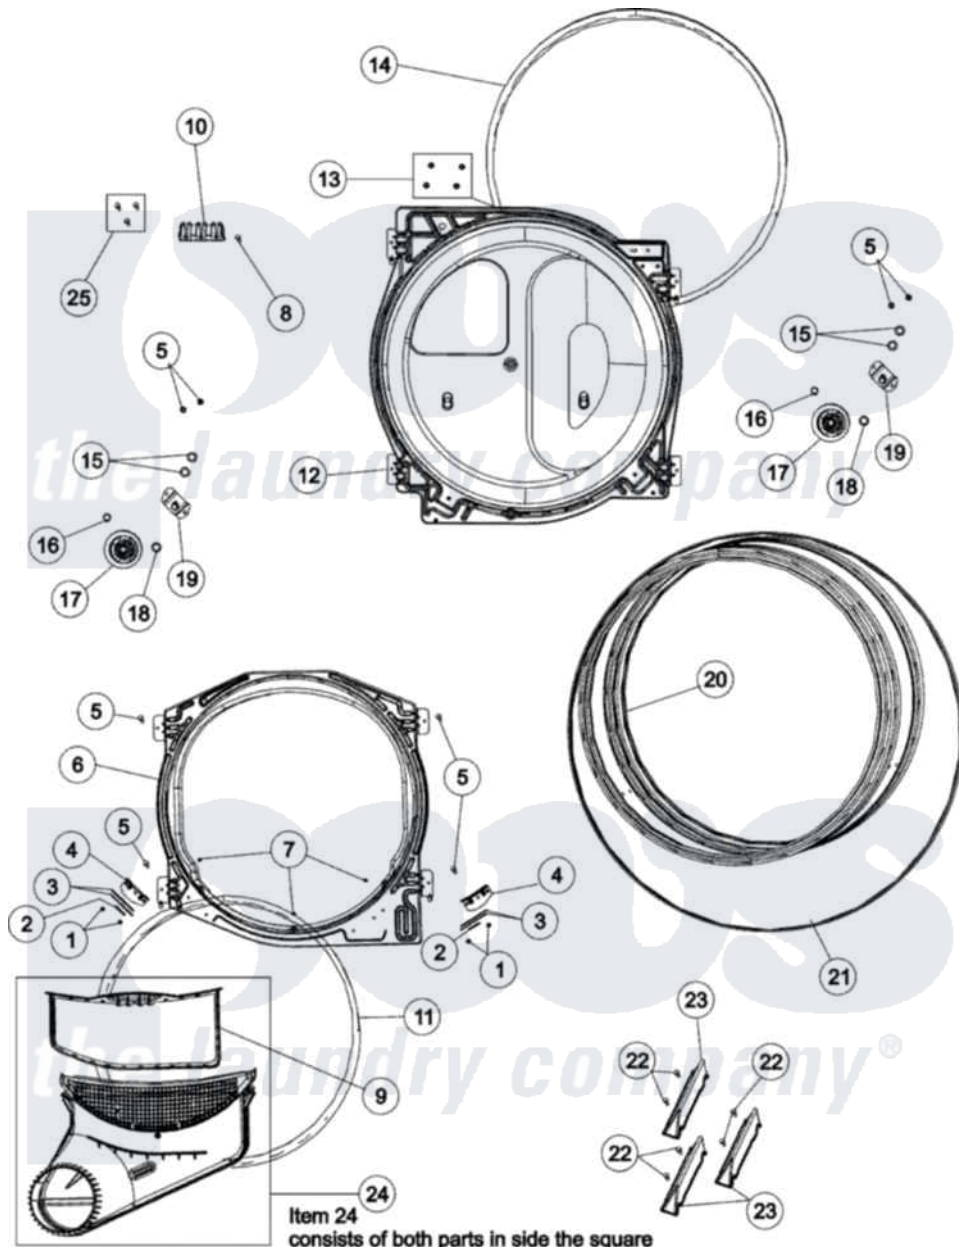

Maytag PDET910AZW 05 - TUMBLER

Maytag Residential Maytag PDET910AZW Dryer Parts Parts Diagram 05 - TUMBLER
 Click on the part number to view part

Item	Original Part Number	Replaced By	Status	Part Description
1	37001031	3370225		Screw
2	500121	510189		Pad Felt
3	40116501	37001298		Glide- Dry
4	37001036			Bracket, Cylinder Glide
5	503661	27001200		Screw
6	503756W			Assembly, Blkhd Front CO
7	37001030			Screw, No.8ab-16 x 3/4 Fh
8	501285			Screw, No.12 X 9/16-Pla
9	37001142			Filter, Lint
10	61923			Block, Terminal
11	37001132			Seal, Cylinder
12	504801W	502614WP		Bulkhead, Rear
13	503688			Screw, 10B-16 X .34 I
14	37001132			Seal, Cylinder
15	52549			Washer, 501 ID X3/4 Odx
16	23748			Ring, Retaining

17	37001042		Assembly, Cylinder Roller
18	Y504082		Washer, Wave
19	40113601		Assembly, Roller Brkt
20	504467W	504467WP	Cylinder Assembly
21	40111201		Belt, Cylinder
22	Y62588		Screw, 10BT-12 X 1 Tap
23	37001125	12002559	Baffle Kit
24	37001141		Air Duct Assembly
25	37001300		Screw Package, Terminal Block