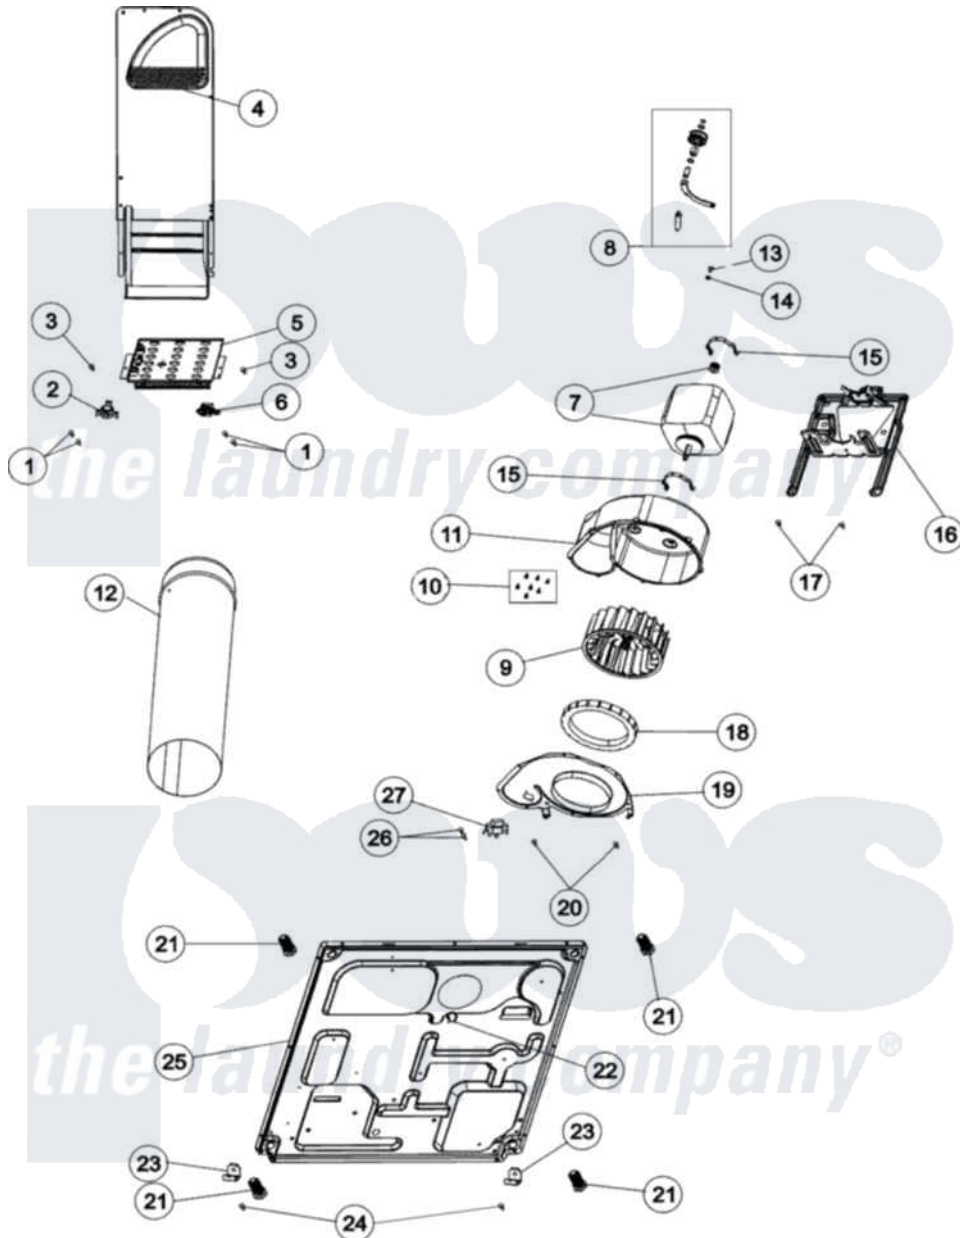

# Maytag PDET920AYW 01 - BASE, HEATER & MOTOR

Maytag Residential Maytag PDET920AYW Dryer Parts Parts Diagram 01 - BASE, HEATER & MOTOR  
 Click on the part number to view part

Item	Original Part Number	Replaced By	Status	Part Description
1	23222	<a href="#">3177991</a>		Screw
2	Y62641	<a href="#">W10116735</a>		Thermistor-Fix
3	<a href="#">503688</a>			Screw, 10B-16 X .34 I
4	<a href="#">503605</a>			Assembly, Heater Duct
5	<a href="#">Y503978</a>			Assembly, Heater Kit
6	<a href="#">40113801</a>			Fuse, Thermal
7	<a href="#">2200376</a>			Motor
8	<a href="#">37001287</a>			Assembly, Idler Lever/Shaft/Pulley
9	56000	<a href="#">510139P</a>		Assembly Blower Fan Package
10	<a href="#">31260</a>			Screw, No.8 X 3/8 Ind H
11	<a href="#">56020</a>			Housing, Blower
12	<a href="#">505518</a>			Duct, Exhaust
13	<a href="#">500824</a>			Screw, 1/4-20 Unc Hex
14	<a href="#">27001225</a>			Nut, Jam Mid Lock 1/4-20
15	V58017	<a href="#">660658</a>		Clamp, Motor Mounting

15	<a href="#">130047</a>	<a href="#">000000</a>	343481 685441
16	<a href="#">503613</a>		Mount, Motor
17	<a href="#">27001200</a>		Screw
18	<a href="#">37001119</a>		Seal, Blower Housing
19	500078	<a href="#">511969P</a>	Kit Blower Housing And Cover
20	<a href="#">503688</a>		Screw, 10B-16 X .34 I
21	<a href="#">Y500101</a>		Leg, Leveling
22	<a href="#">504034</a>		Clip, Wire
23	<a href="#">37001145</a>		Clip, Front Panel
24	<a href="#">27001200</a>		Screw
25	<a href="#">37001156</a>		Dryer Base
26	501086	<a href="#">90767</a>	Screw, 8A X 3/8 HeX Washer Head Tapping
27	<a href="#">37001136</a>		Thermostat, Cycling 146F